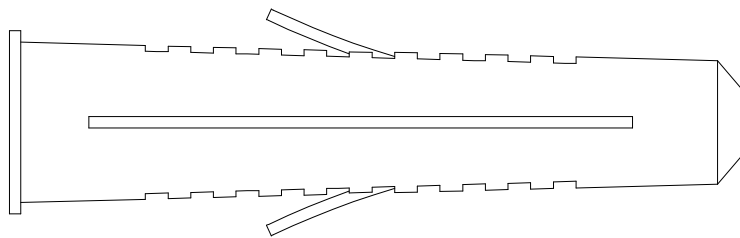

# GORILLA SPORTS

Washer: ( $\phi$  10)

3X

Bolt: (M10\*65)

3X

Wall anchor: (M10)

3X