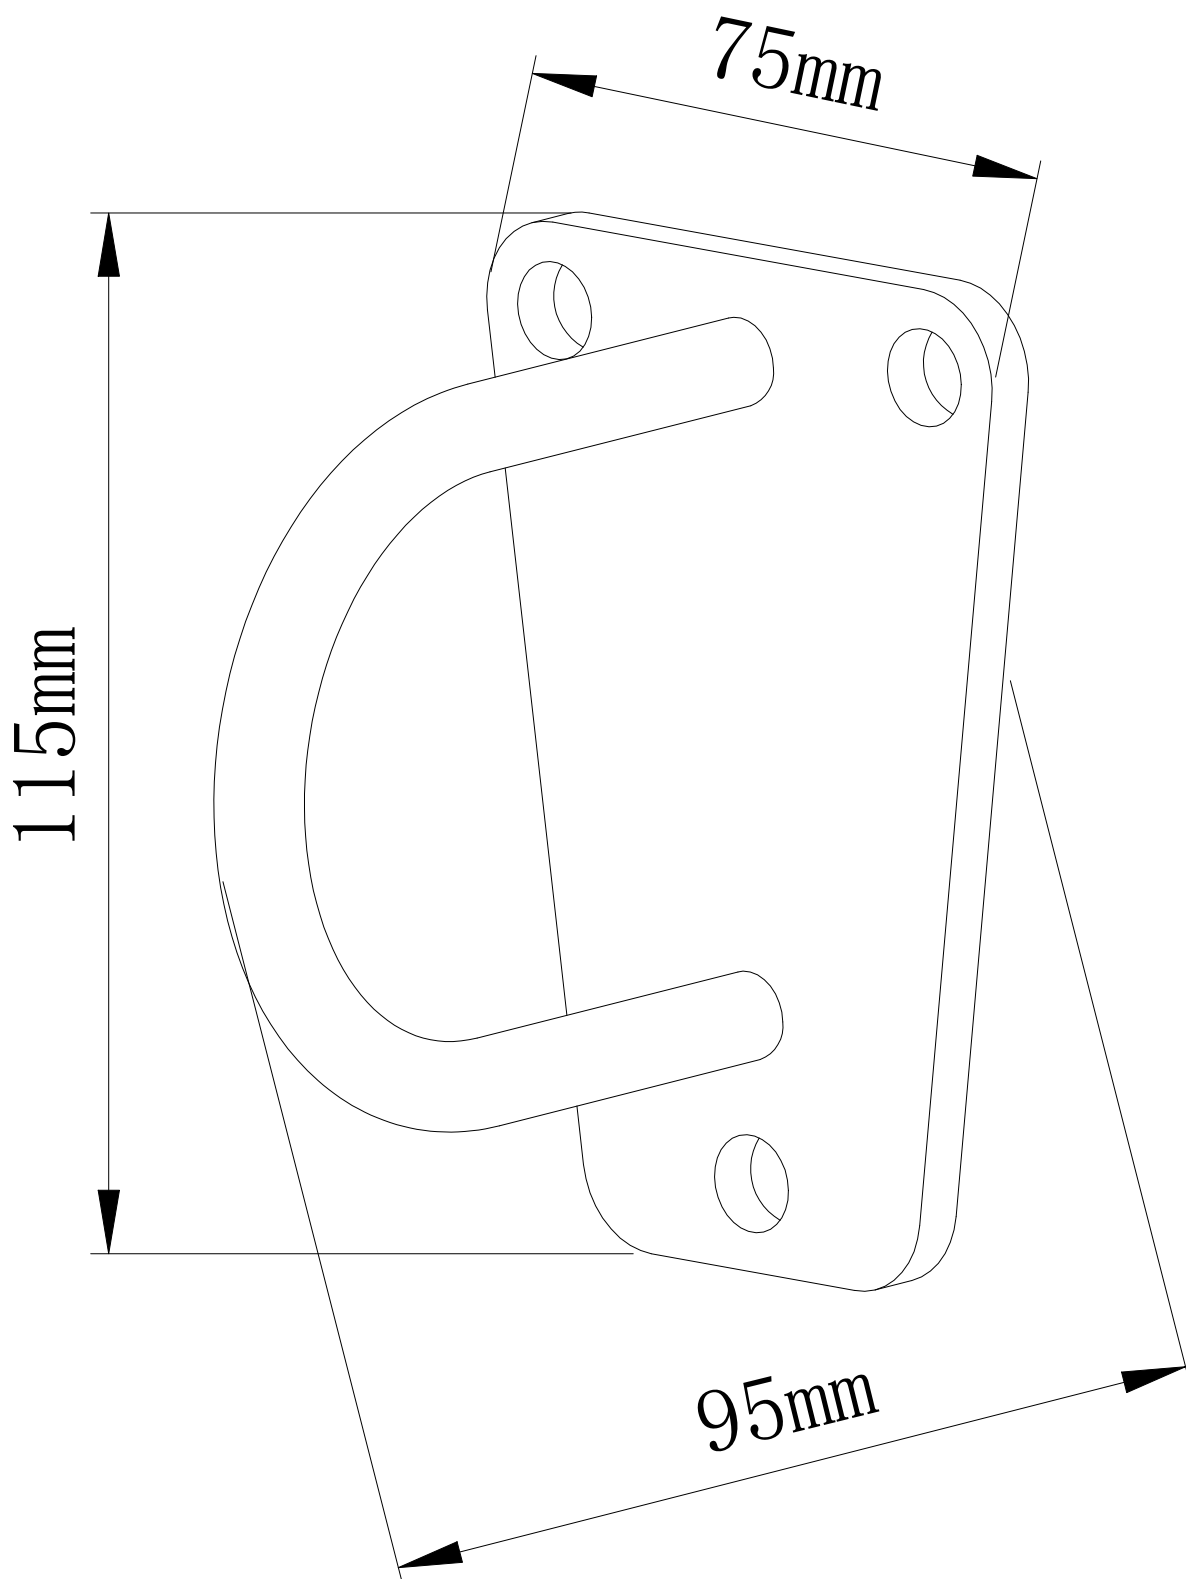

# GORILLA SPORTS

**Rope mount (100838)**

# GORILLA SPORTS

Washer: ( $\phi$  10)

3X

Bolt: (M10\*65)

3X

Wall anchor: (M10)

3X

# GORILLA SPORTS

Maximum load: 100kg