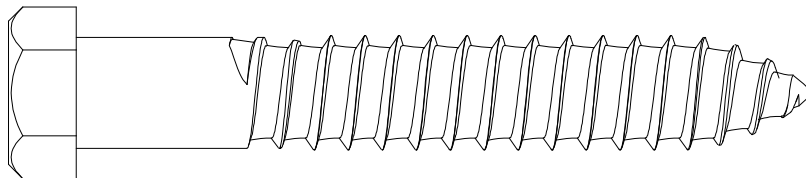

# GORILLA SPORTS

**Rope mount (100838)**

# GORILLA SPORTS

Washer: ( $\phi$  10)

3X

Bolt: (M10\*65)

3X

Wall anchor: (M10)

3X

# GORILLA SPORTS

Maximum load: 100kg