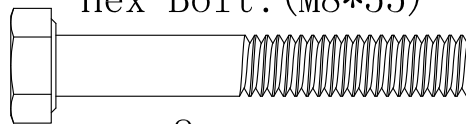

8x

Double thread screw: (M10*145)

2x

Hex Bolt: (M10*80)

4x

Hex Bolt: (M10*65)

2x

Hex Bolt: (M8*55)

8x

Spanner

2x

GORILLA SPORTS

Dimensions complete: 120 cm x 53.5 cm x 46-115 cm
Maximum loading: 200KG

1

Washer ($\phi 10$) - 4pcs

Hex Nut (M10) - 2PCS

Hex Nut (M10) - 3PCS

4

- Hex Bolt (M10*80) - 1PCS
- Washer ($\square 10$) - 2pcs
- Hex Nut (M10) - 1PCS

5

Double thread screw (M10*145) - 1PCS

Washer (φ10) - 4pcs

Hex Bolt (M10*80) - 1PCS

Hex Nut (M10) - 3PCS