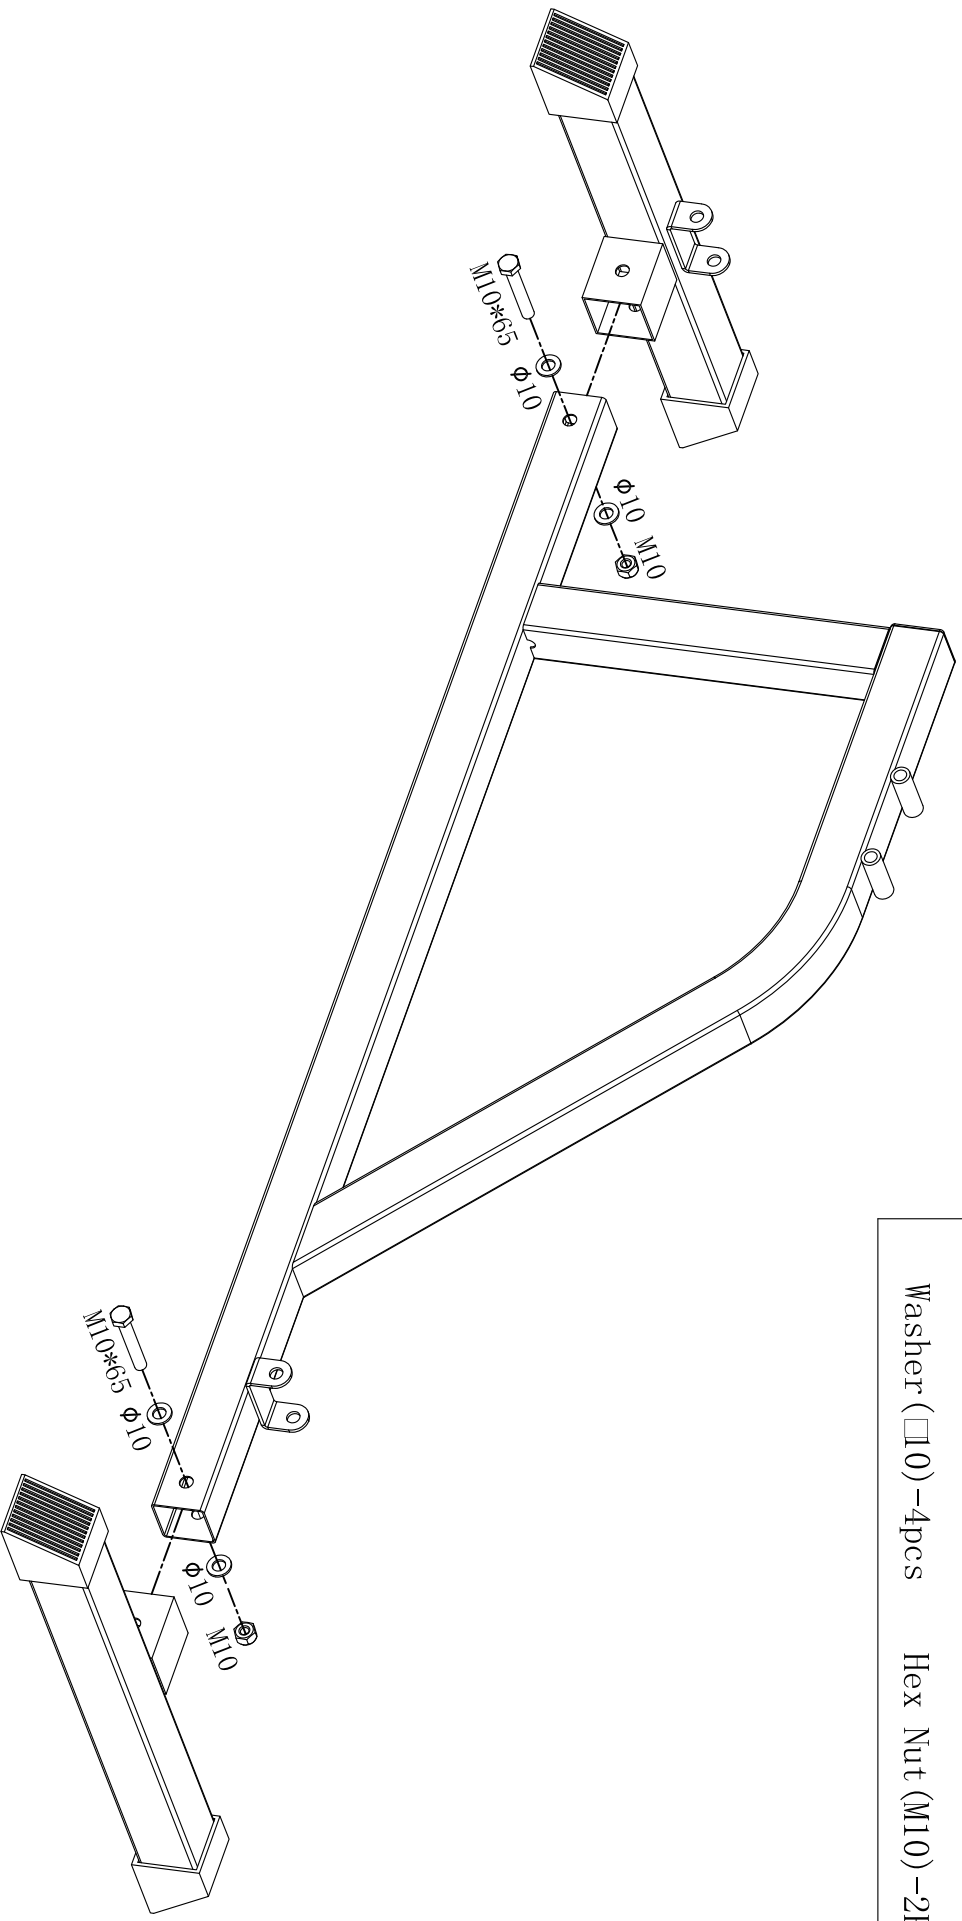

8x

Double thread screw: (M10*145)

2x

Hex Bolt: (M10*80)

4x

Hex Bolt: (M10*65)

2x

Hex Bolt: (M8*55)

8x

Spanner

2x

GORILLA SPORTS

Dimensions complete: 120 cm x 53.5 cm x 46-115 cm
Maximum loading: 200KG

1

Washer ($\phi 10$) - 4pcs

Hex Nut (M10) - 2PCS

2

Hex Bolt (M10*80) - 1PCS

Washer (φ10) - 2pcs

Hex Nut (M10) - 1PCS

3

Double thread screw (M10*145) - 1PCS

Washer (φ10) - 4pcs

Hex Bolt (M10*80) - 1PCS

Hex Nut (M10) - 3PCS

4

- Hex Bolt (M10*80) - 1PCS
- Washer ($\square 10$) - 2pcs
- Hex Nut (M10) - 1PCS

5

Double thread screw (M10*145) - 1PCS

Washer (φ10) - 4pcs

Hex Bolt (M10*80) - 1PCS

Hex Nut (M10) - 3PCS