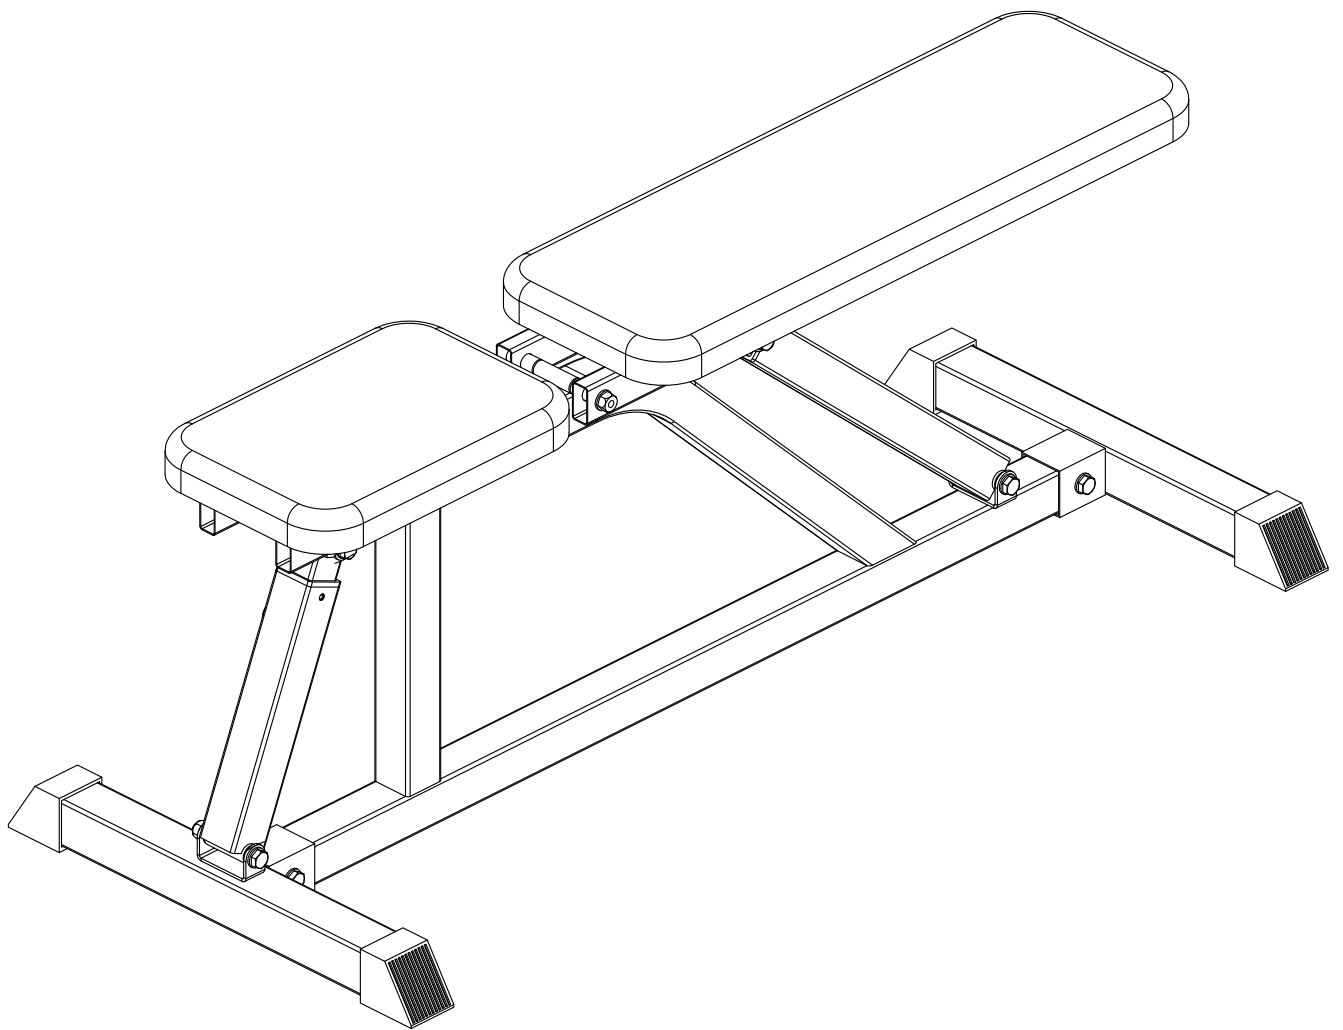

GORILLA SPORTS

Bench Multi Function (300006)

GORILLA SPORTS

Washer: ($\phi 10$)

16x

Hex Nut: (M10)

10x

Washer: ($\phi 8$)

8x

Double thread screw: (M10*145)

2x

Hex Bolt: (M10*80)

4x

Hex Bolt: (M10*65)

2x

Hex Bolt: (M8*55)

8x

Spanner

2x

GORILLA SPORTS

Dimensions complete: 120 cm x 53.5 cm x 46-115 cm
Maximum loading: 200KG

1

Washer ($\phi 10$) - 4pcs

Hex Nut (M10) - 2PCS

Hex Bolt (M8*55) - 8PCS

Washer (φ8) - 8PCS