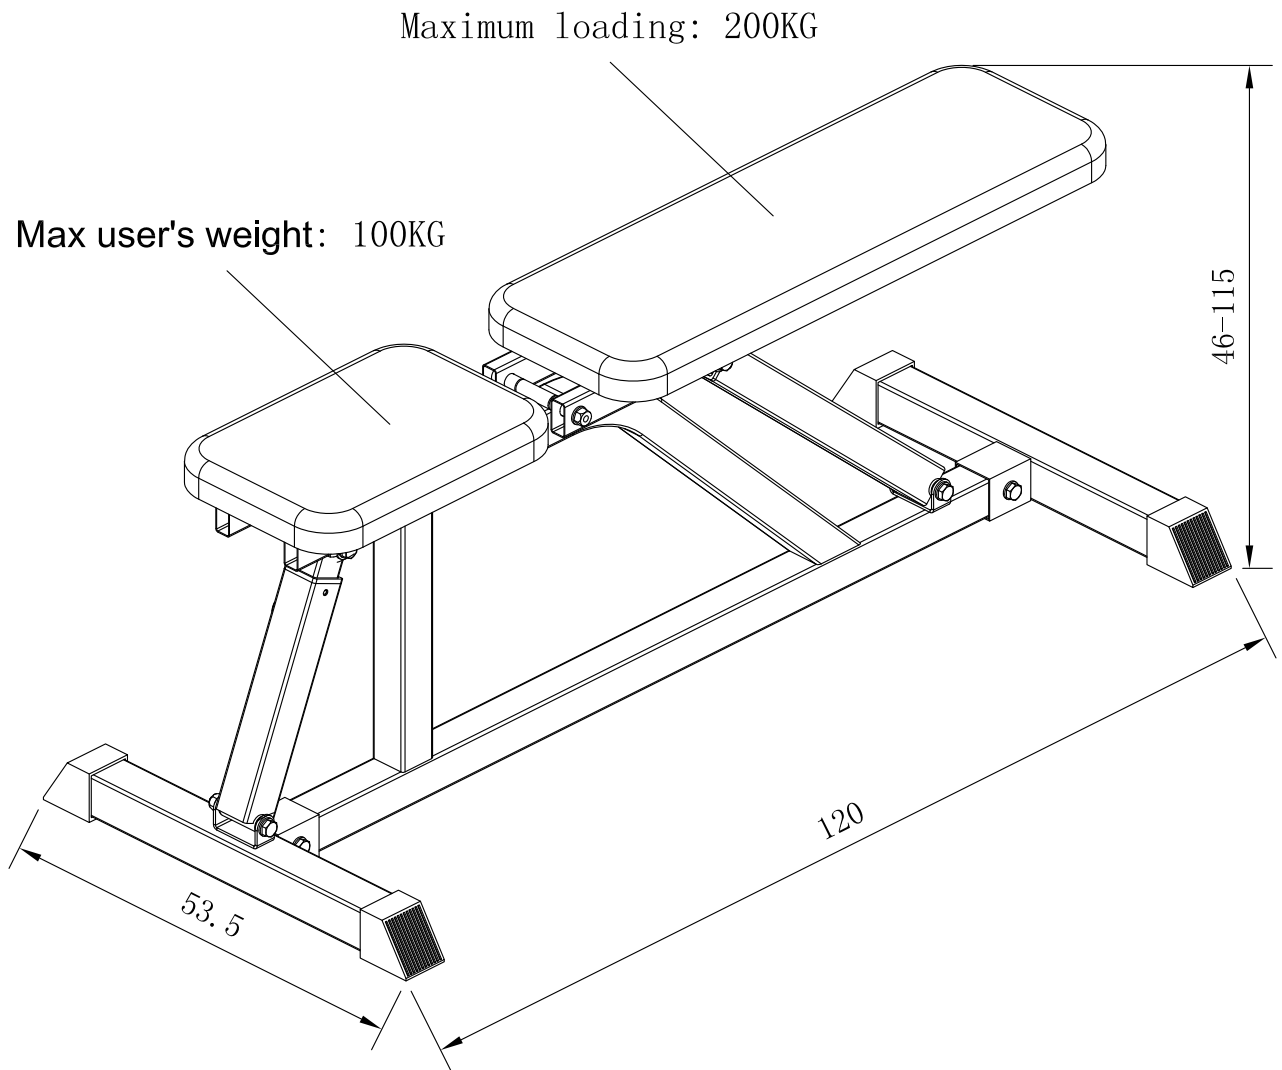

8x

Double thread screw: (M10*145)

2x

Hex Bolt: (M10*80)

4x

Hex Bolt: (M10*65)

2x

Hex Bolt: (M8*55)

8x

Spanner

2x

GORILLA SPORTS

Dimensions complete: 120 cm x 53.5 cm x 46-115 cm
Maximum loading: 200KG

1

Washer ($\phi 10$) - 4pcs

Hex Nut (M10) - 2PCS

2

Hex Bolt (M10*80) - 1PCS

Washer (φ10) - 2pcs

Hex Nut (M10) - 1PCS

3

Double thread screw (M10*145) - 1PCS

Washer (φ10) - 4pcs

Hex Bolt (M10*80) - 1PCS