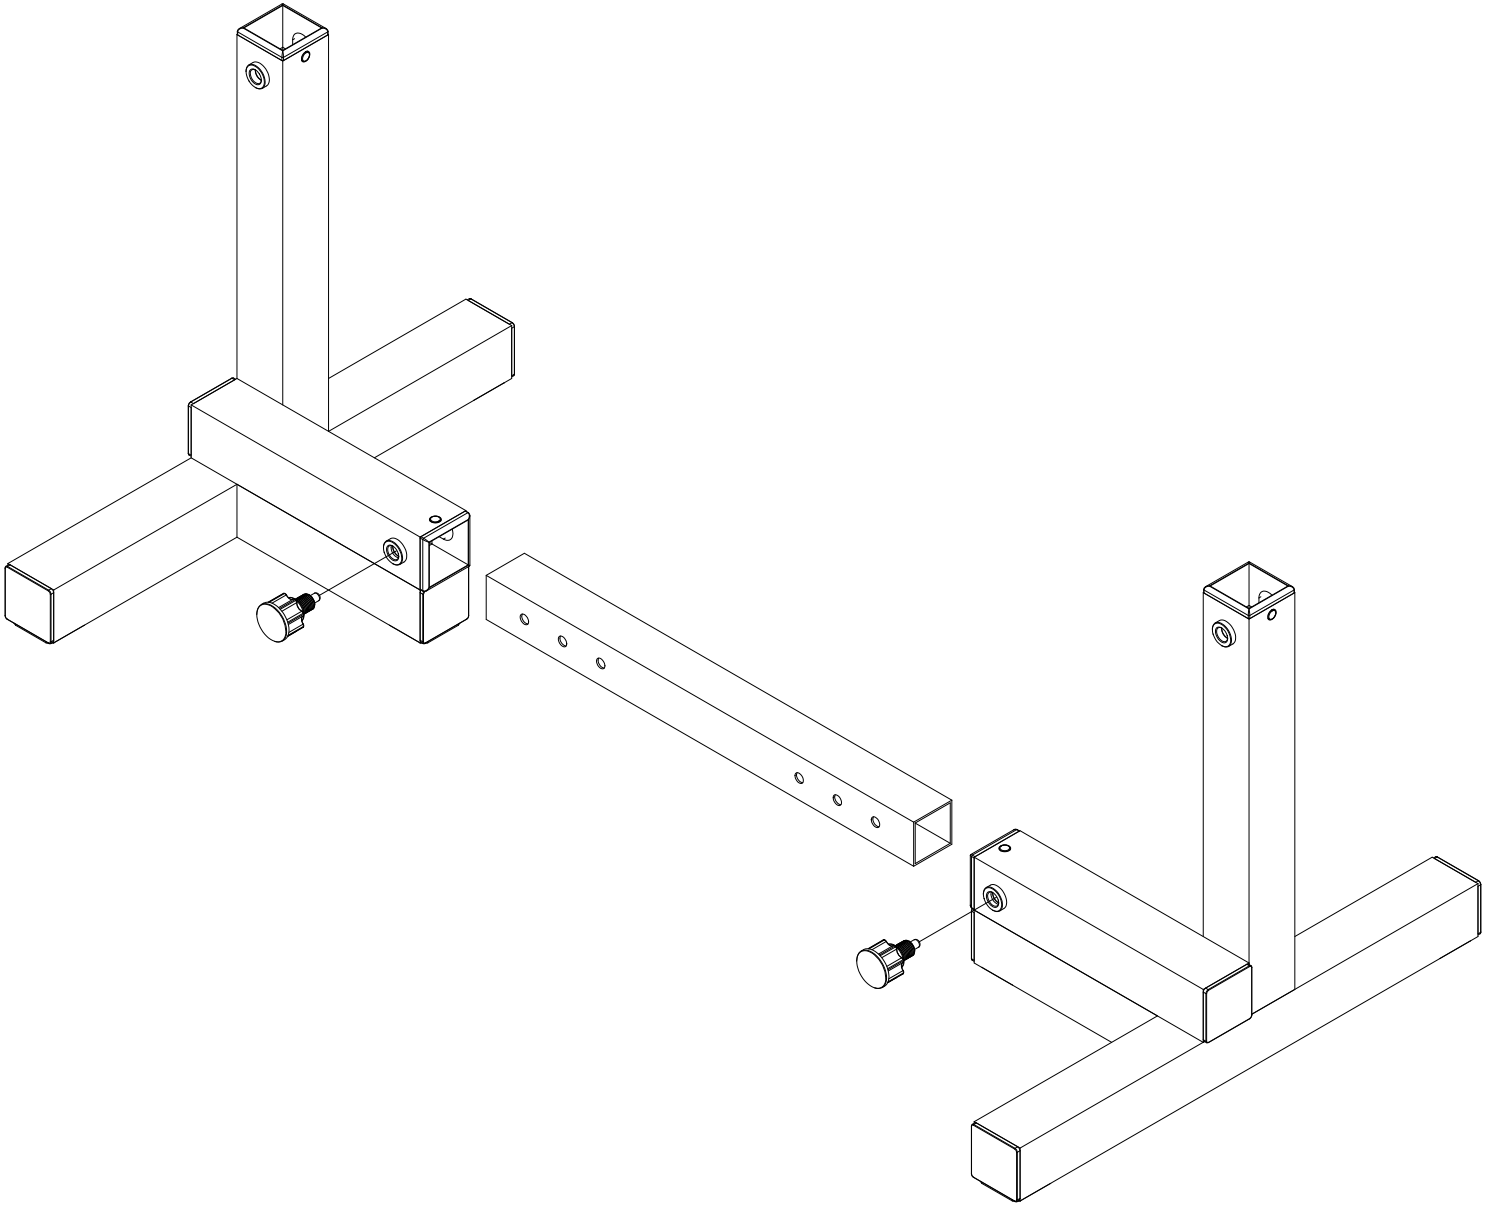

GORILLA SPORTS

**Security Handcuffs Weight Benches
(100841)**

GORILLA SPORTS

Maximum load: 250kg

1

2