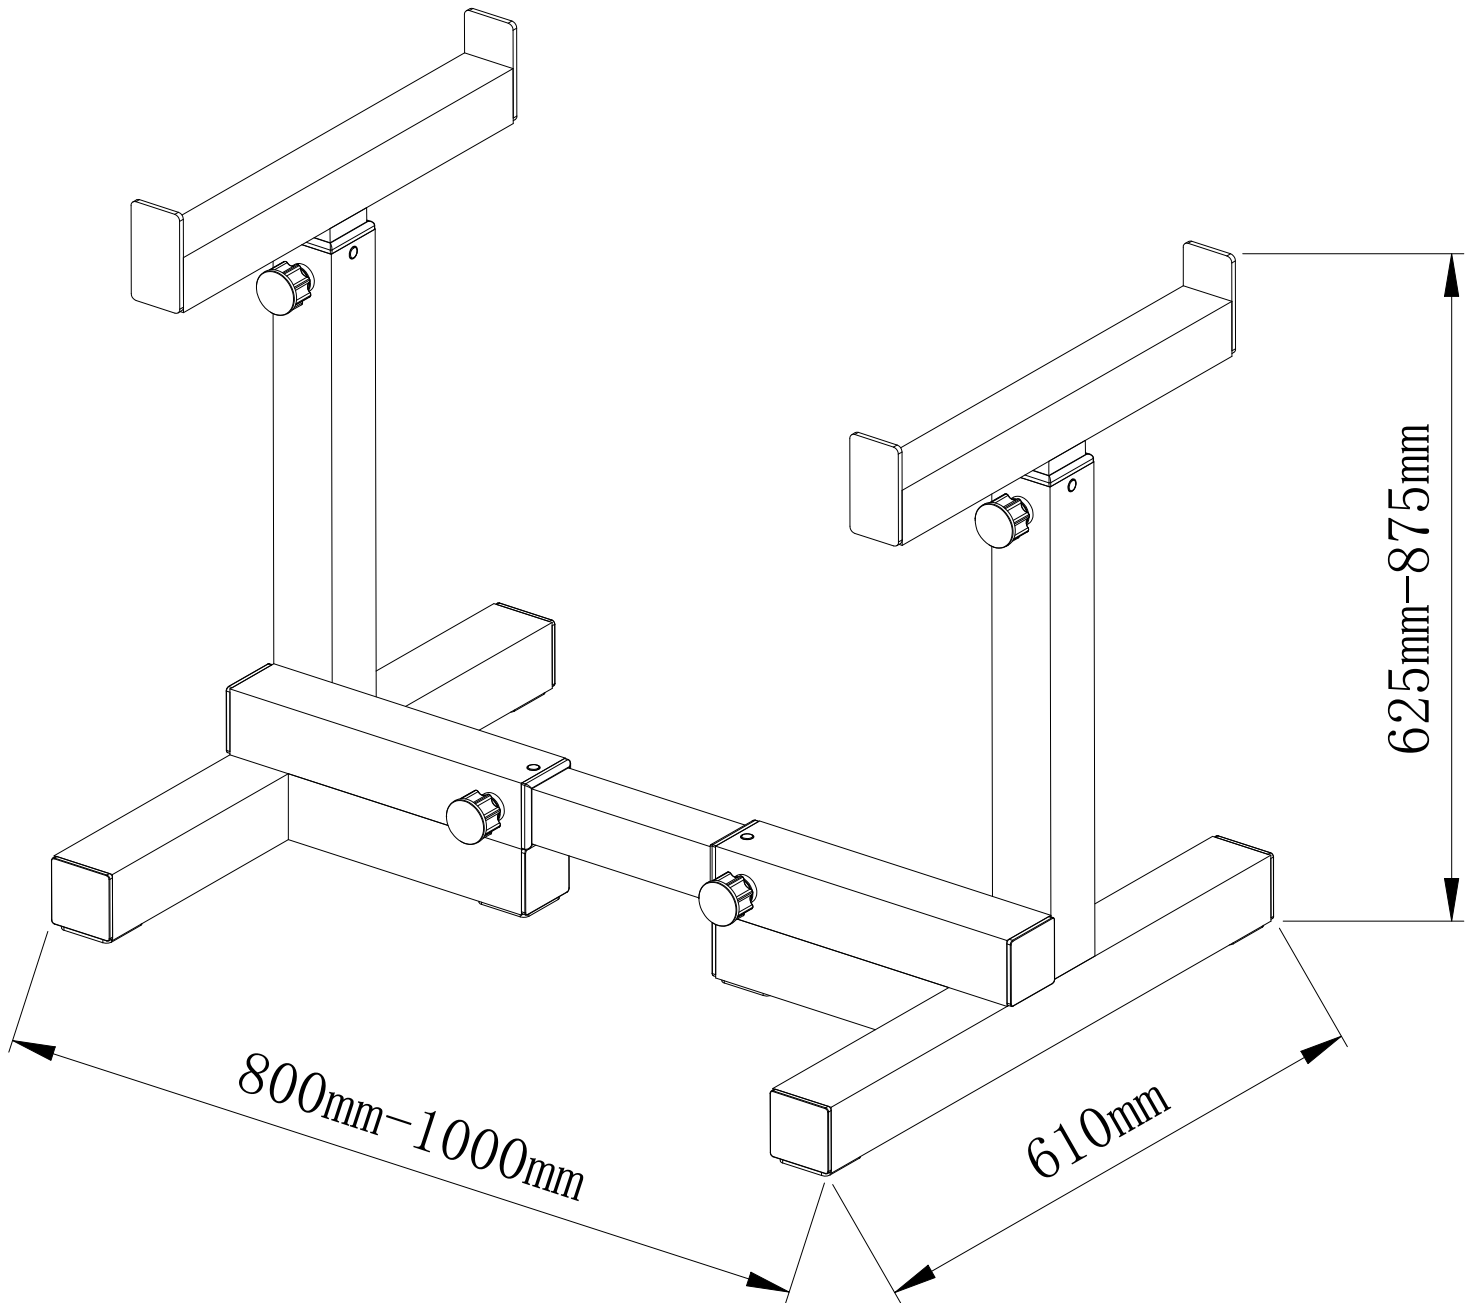

GORILLA SPORTS

**Security Handcuffs Weight Benches
(100841)**

GORILLA SPORTS

Maximum load: 250kg

1

2