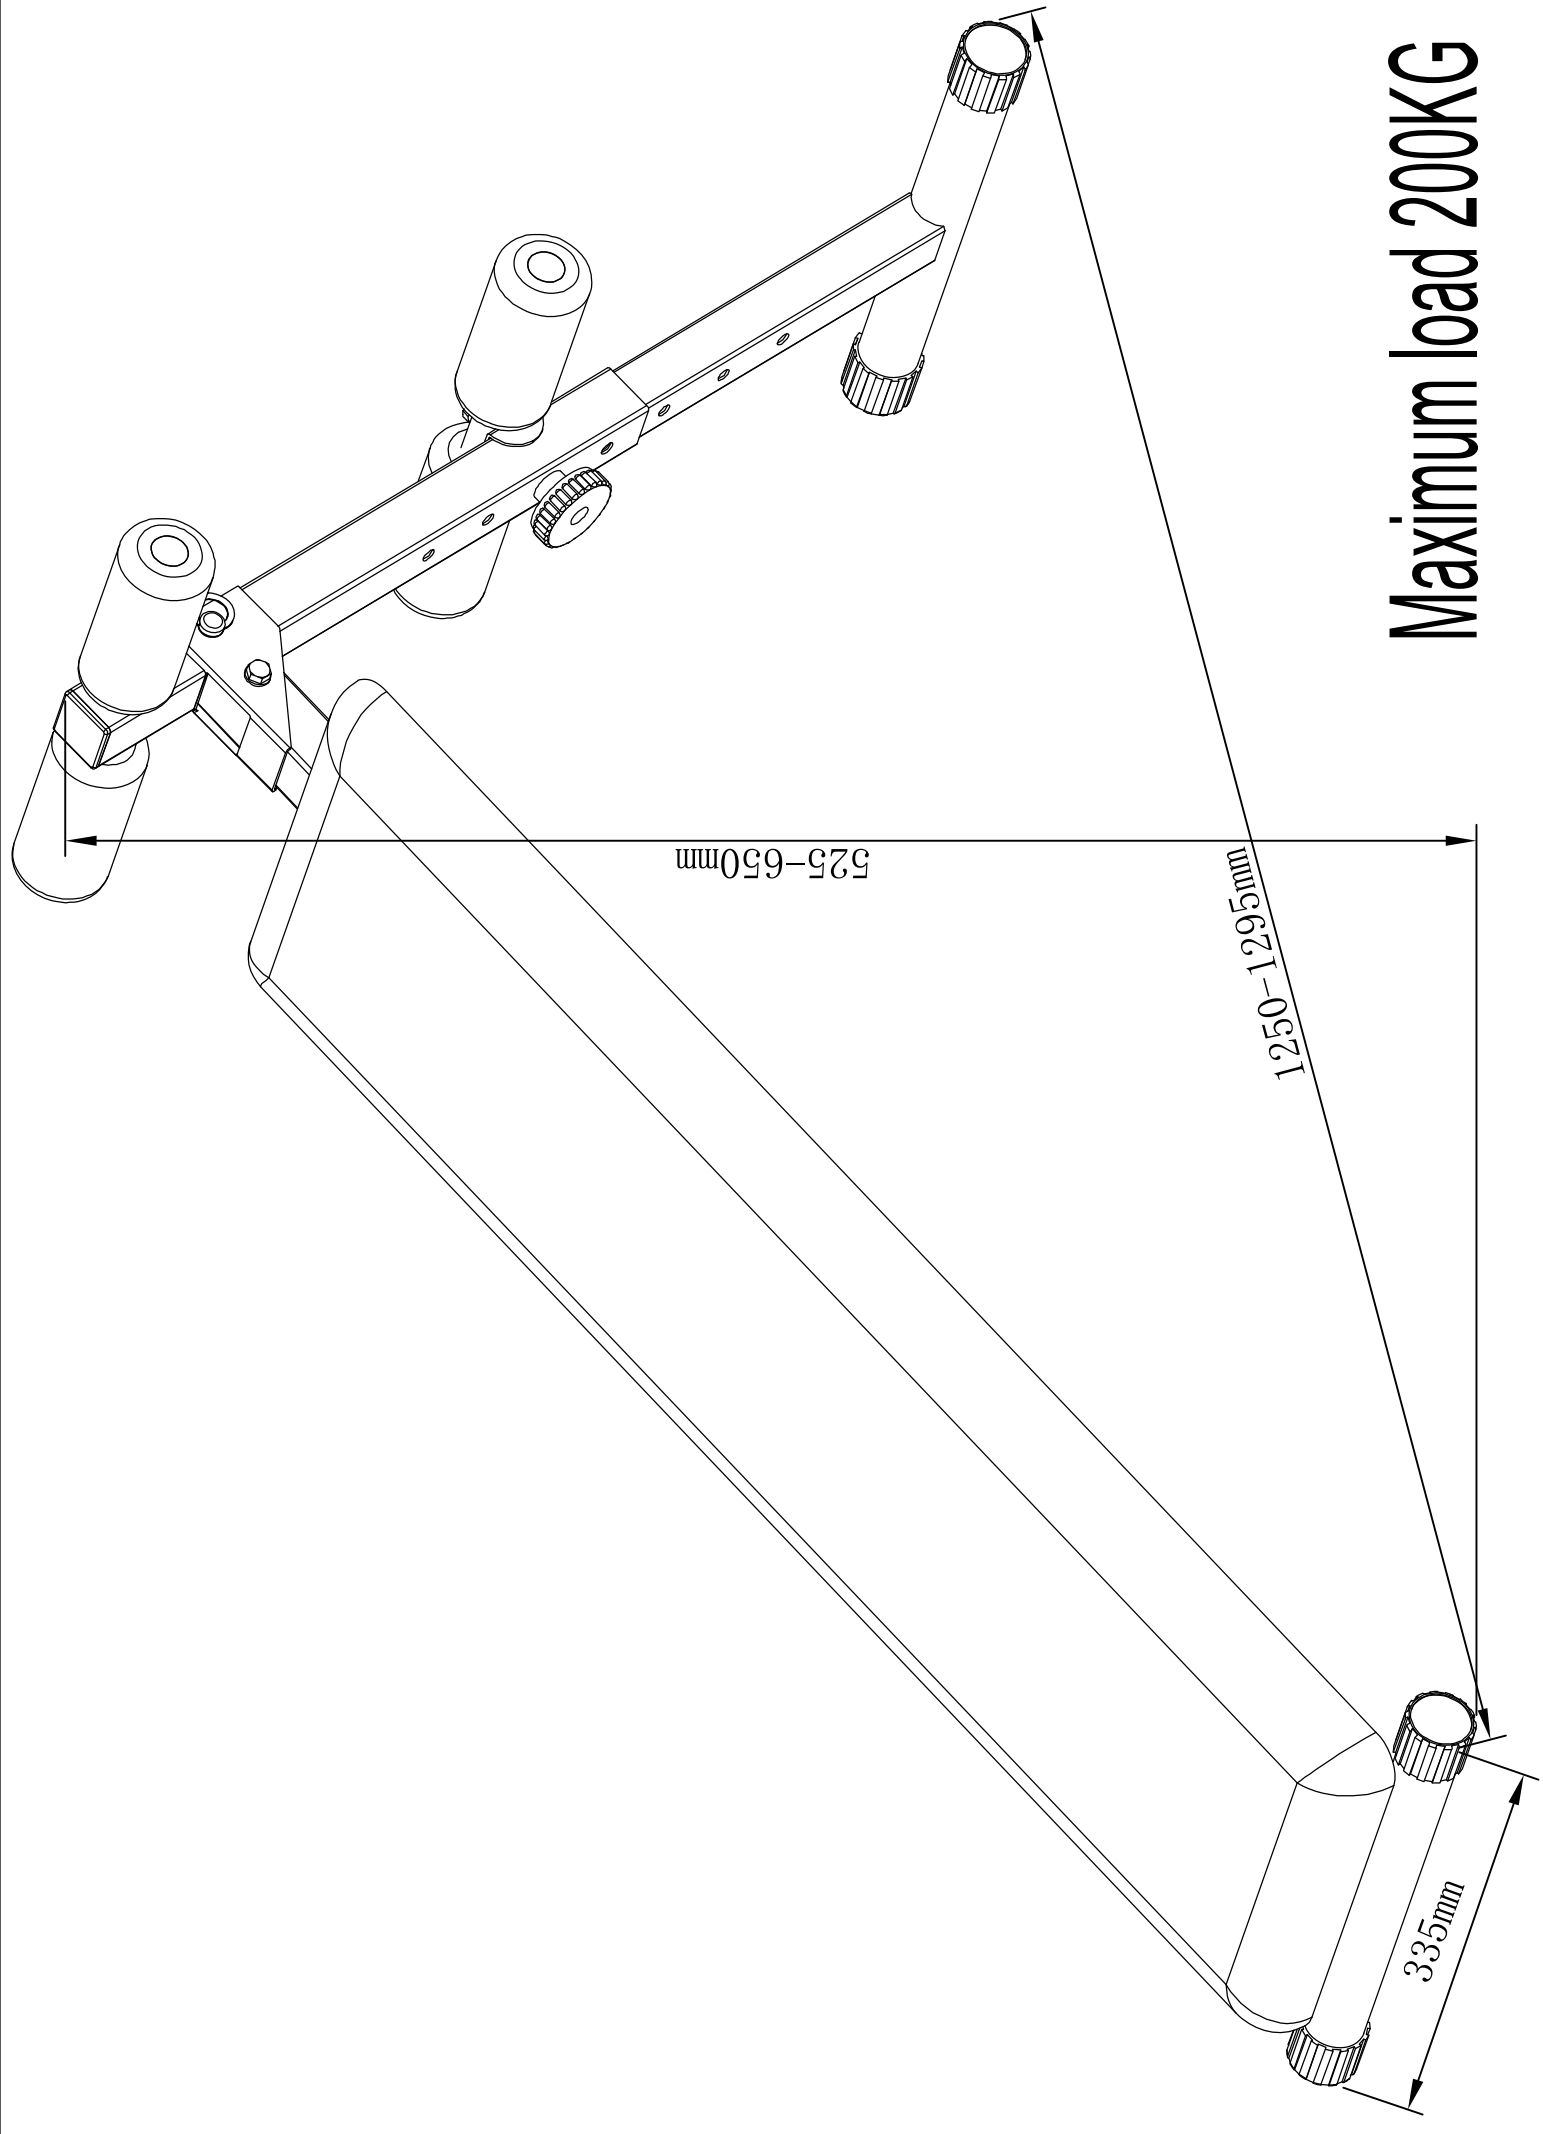

GORILLA SPORTS

SIIT UP BENCH(10000121)

525-650mm

1250-1295mm

335mm

Maximum load 200KG

GORILLA SPORTS

Washer: (Ø10)

2X

Washer: (Ø8)

4X

Hex Nut: (M10)

1X

Hex Bolt: (M8*16)

4X

Hex Bolt: (M10*60)

1X

Key Bolt (M8*50)

1X

Pipe Plug (38*38)

2X

Foot Cover (Ø38)

4X

Tube Bushing (Ø25)