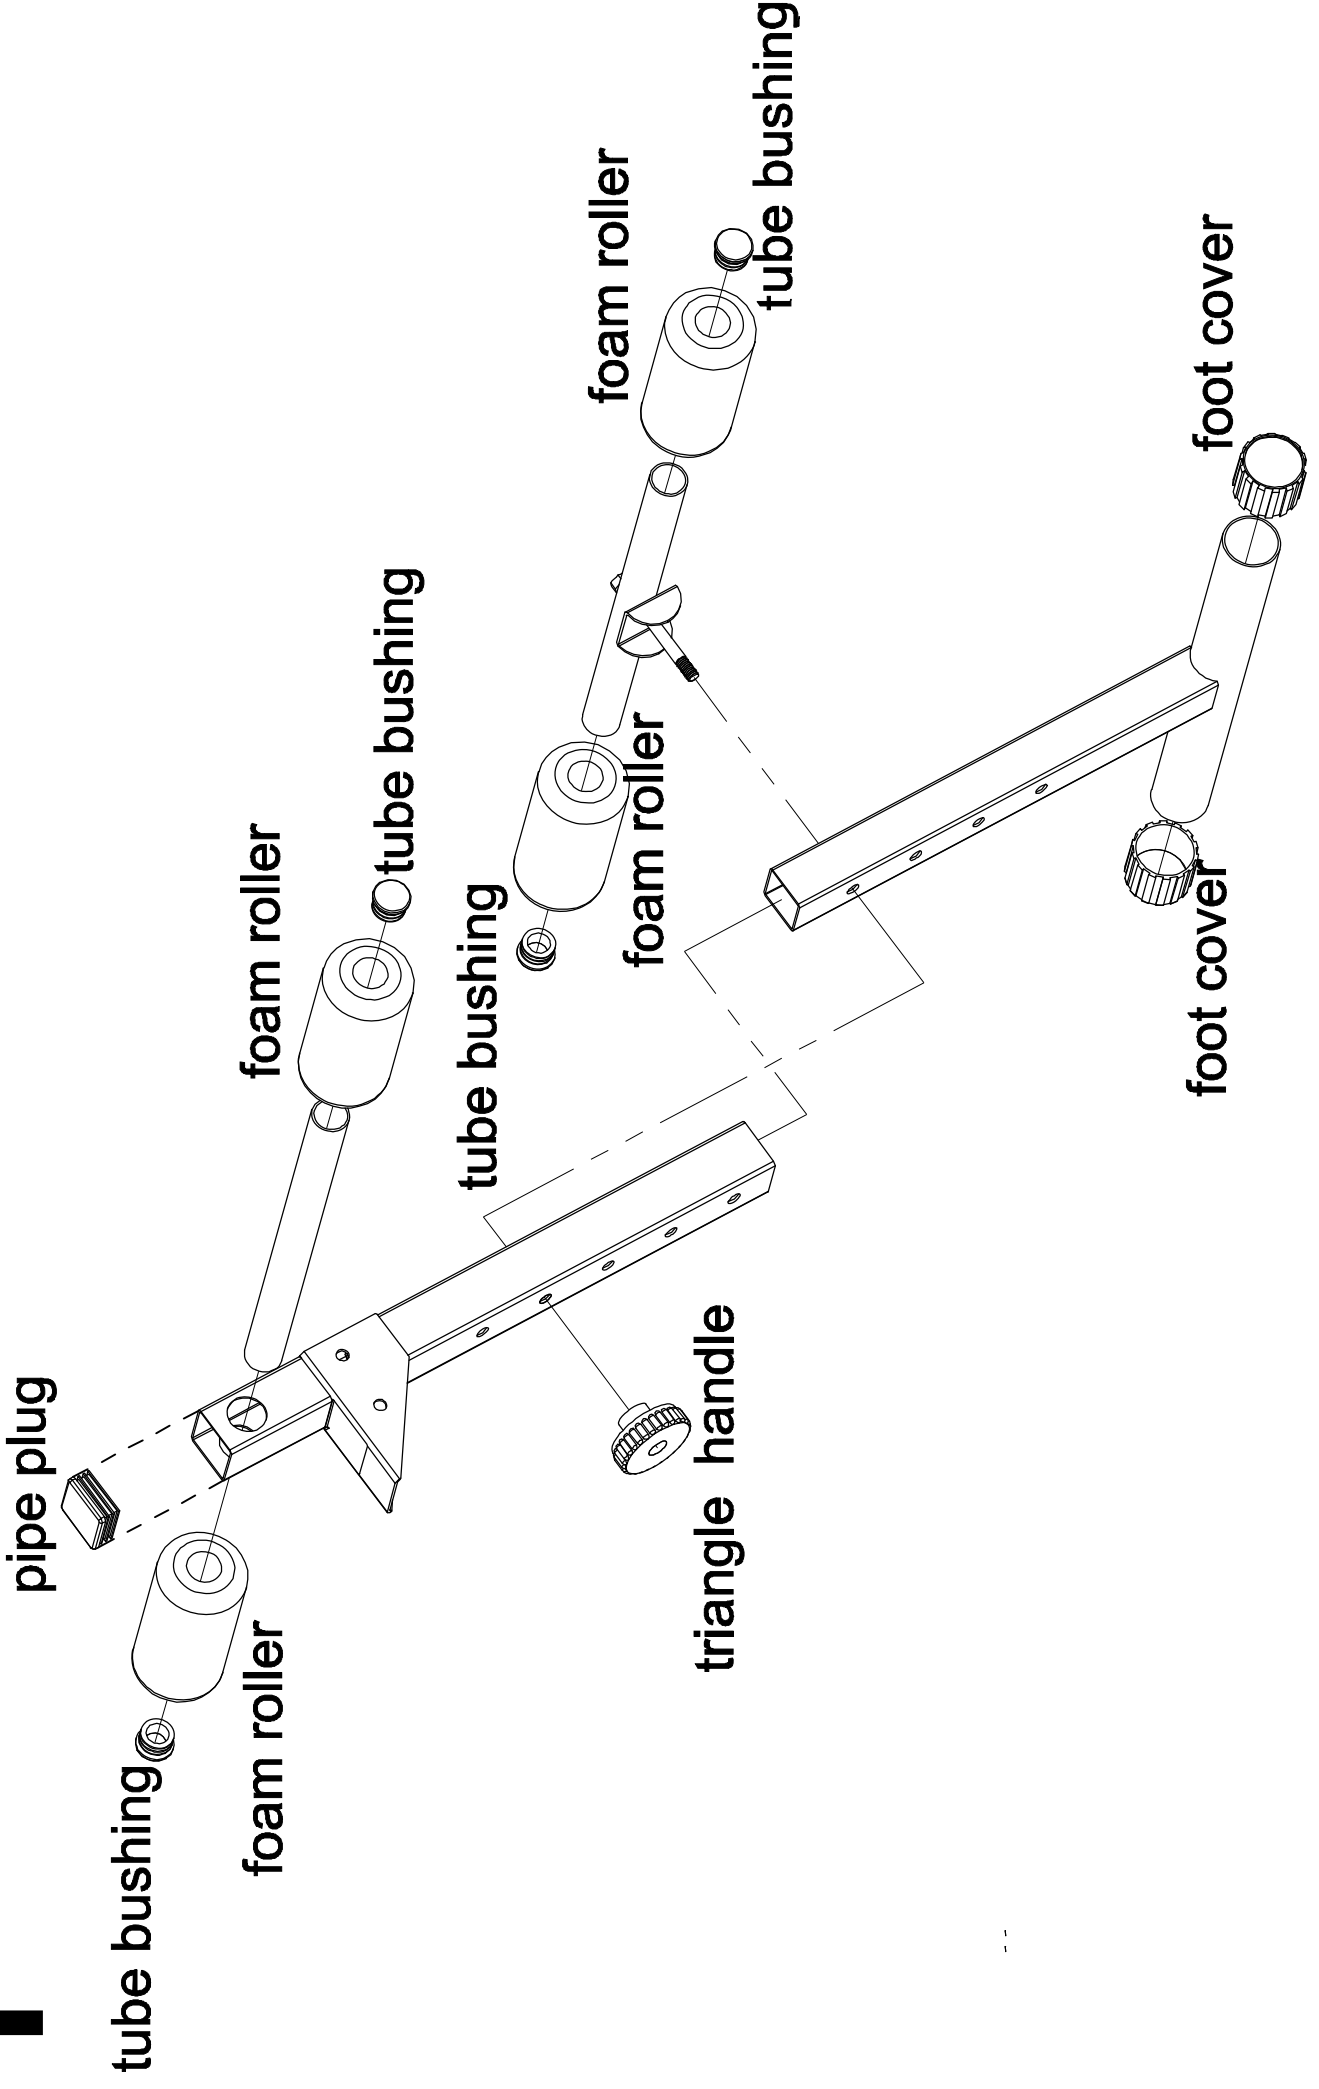

GORILLA SPORTS

SIIT UP BENCH(10000121)

525-650mm

1250-1295mm

335mm

Maximum load 200KG

GORILLA SPORTS

Washer: (Ø10)

2X

Washer: (Ø8)

4X

Hex Nut: (M10)

1X

Hex Bolt: (M8*16)

4X

Hex Bolt: (M10*60)

1X

Key Bolt (M8*50)

1X

Pipe Plug (38*38)

2X

Foot Cover (Ø38)

4X

Tube Bushing (Ø25)

4X

Foam Roller

4X

Triangle Handle

1X

1

2