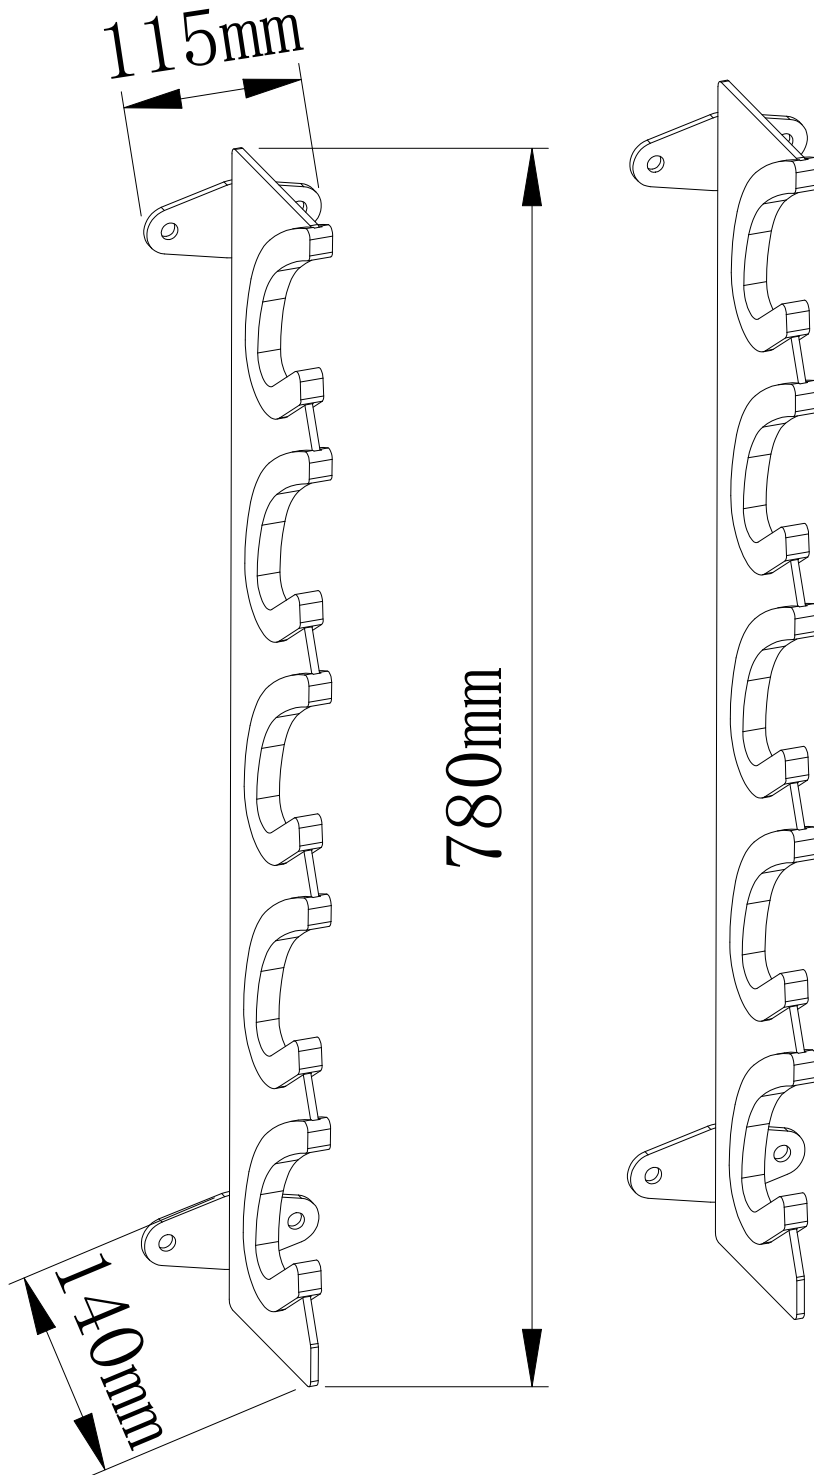

GORILLA SPORTS

Bar rack(101027)

GORILLA SPORTS

Maximum load: 300kg

1

Expansion Bolt (M10*80) - 8PCS