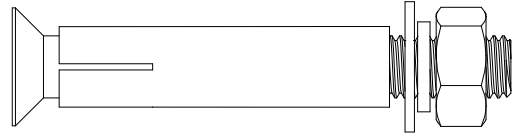

GORILLA SPORTS

Bar rack(101027)

GORILLA SPORTS

Maximum load: 300kg

1

Expansion Bolt (M10*80) - 8PCS