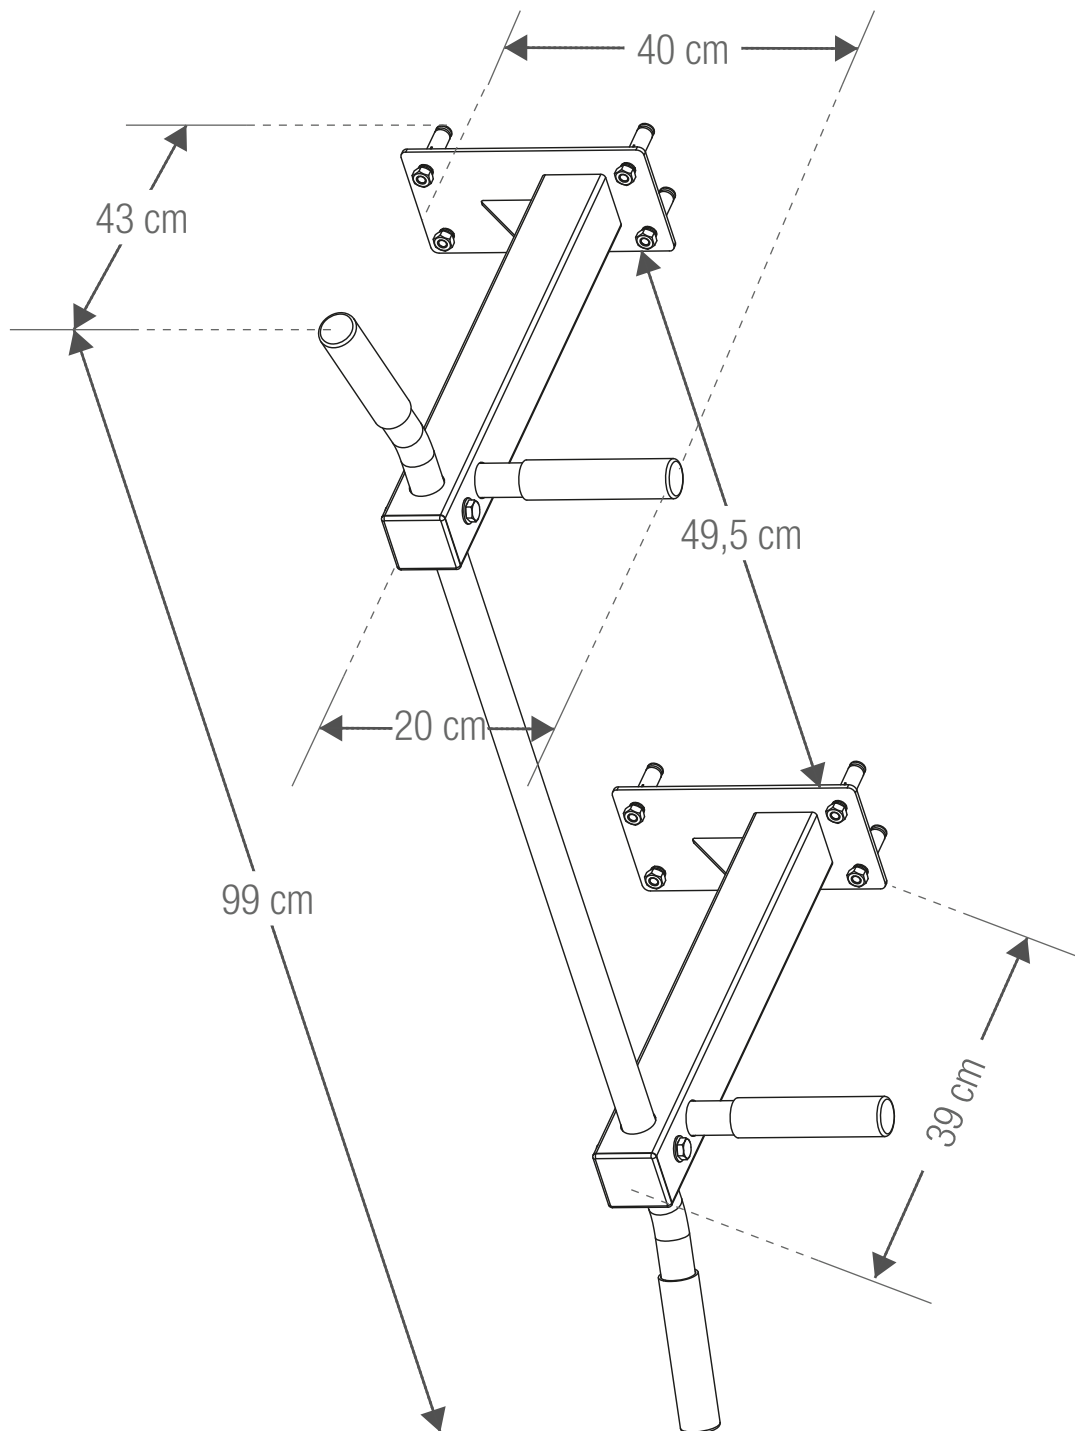

GORILLA SPORTS

PULL UP CEILING RACK (10000486)

GORILLA SPORTS

Maximum loading: 350KG

GORILLA SPORTS

Washer: ($\phi 10$)

2x

Hex Nut: (M8)

2x

Washer: ($\phi 8$)

4x

Bolt: (M8*65)

2x

Bolt: (M10*15)

2x

Bulgy screw: (ST8*54)

8x

1

Bolt M10x15 2PCS

Washer $\varnothing 10$ 2PCS

2

Bolt M8*65 2PCS

Washer ø8 4PCS

Nut M8 2PCS