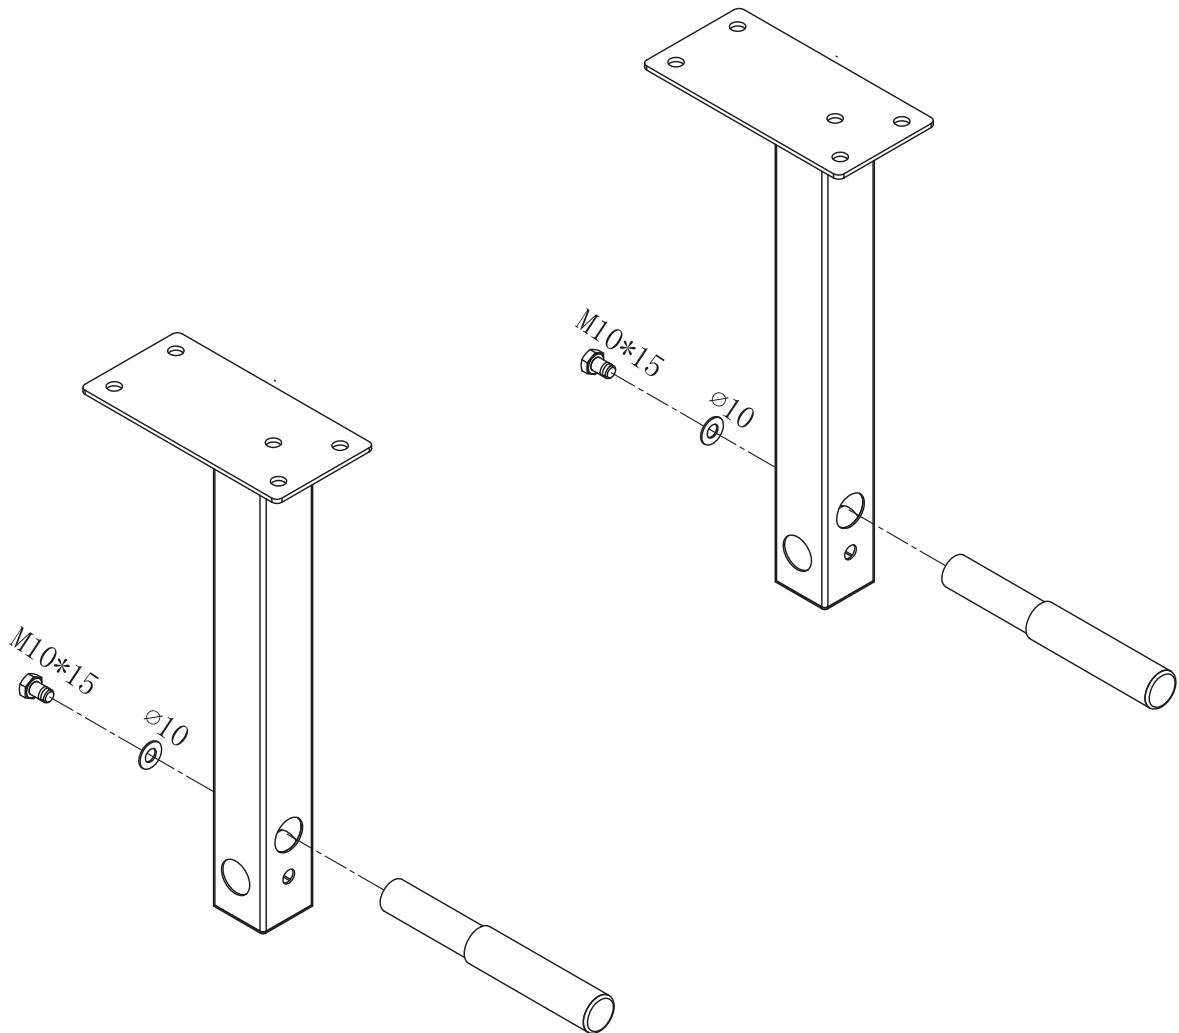

GORILLA SPORTS

PULL UP CEILING RACK (10000486)

GORILLA SPORTS

Maximum loading: 350KG

GORILLA SPORTS

Washer: ($\phi 10$)

2x

Hex Nut: (M8)

2x

Washer: ($\phi 8$)

4x

Bolt: (M8*65)

2x

Bolt: (M10*15)

2x

Bulgy screw: (ST8*54)

8x

1

Bolt M10x15 2PCS

Washer $\varnothing 10$ 2PCS

2

Bolt M8*65 2PCS

Washer ø8 4PCS

Nut M8 2PCS