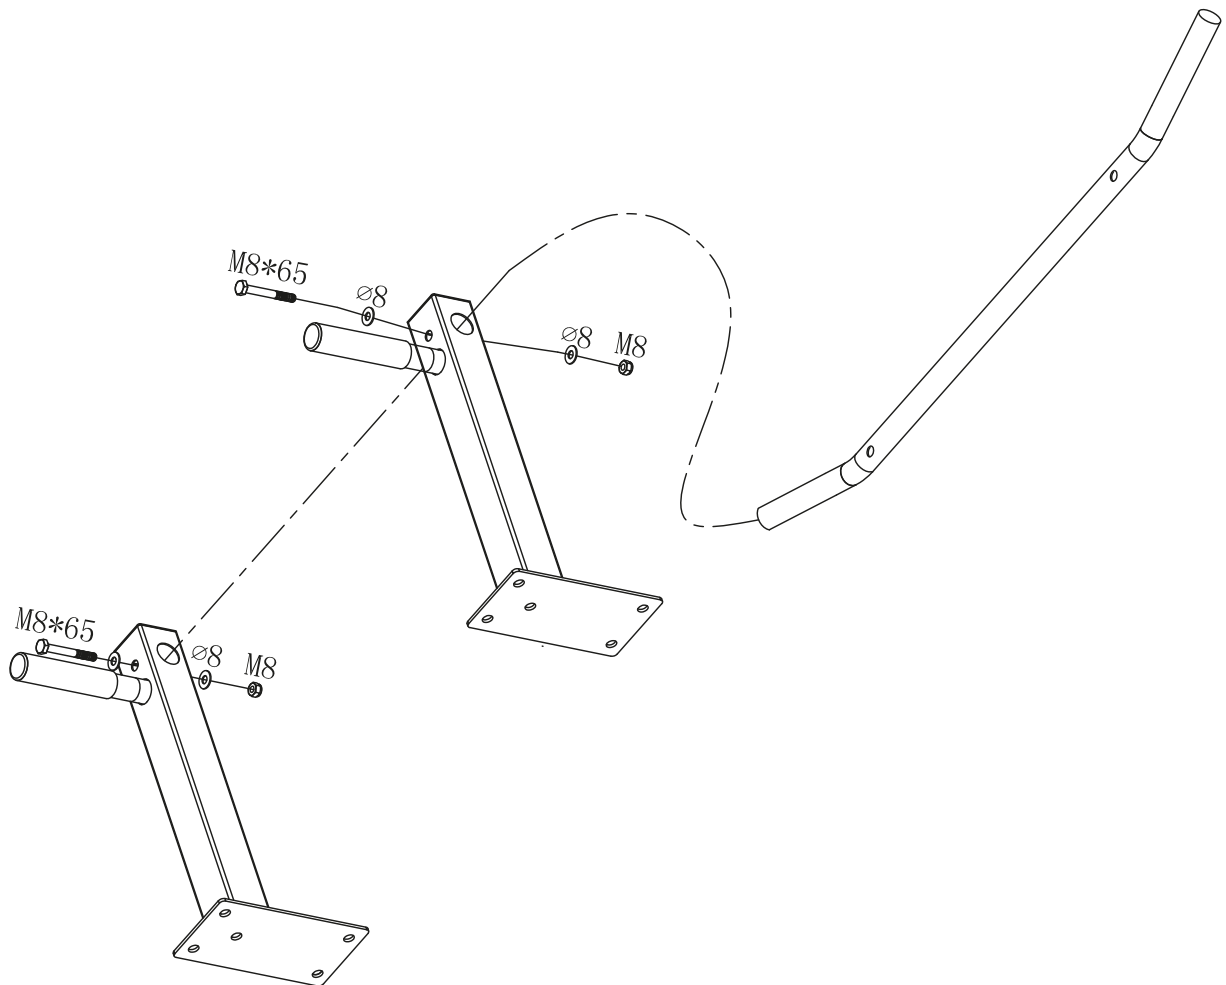

GORILLA SPORTS

PULL UP CEILING RACK (10000486)

GORILLA SPORTS

Maximum loading: 350KG

GORILLA SPORTS

Washer: ($\phi 10$)

2x

Hex Nut: (M8)

2x

Washer: ($\phi 8$)

4x

Bolt: (M8*65)

2x

Bolt: (M10*15)

2x

Bulgy screw: (ST8*54)

8x

1

Bolt M10x15 2PCS

Washer $\varnothing 10$ 2PCS

2

Bolt M8*65 2PCS

Washer ø8 4PCS

Nut M8 2PCS