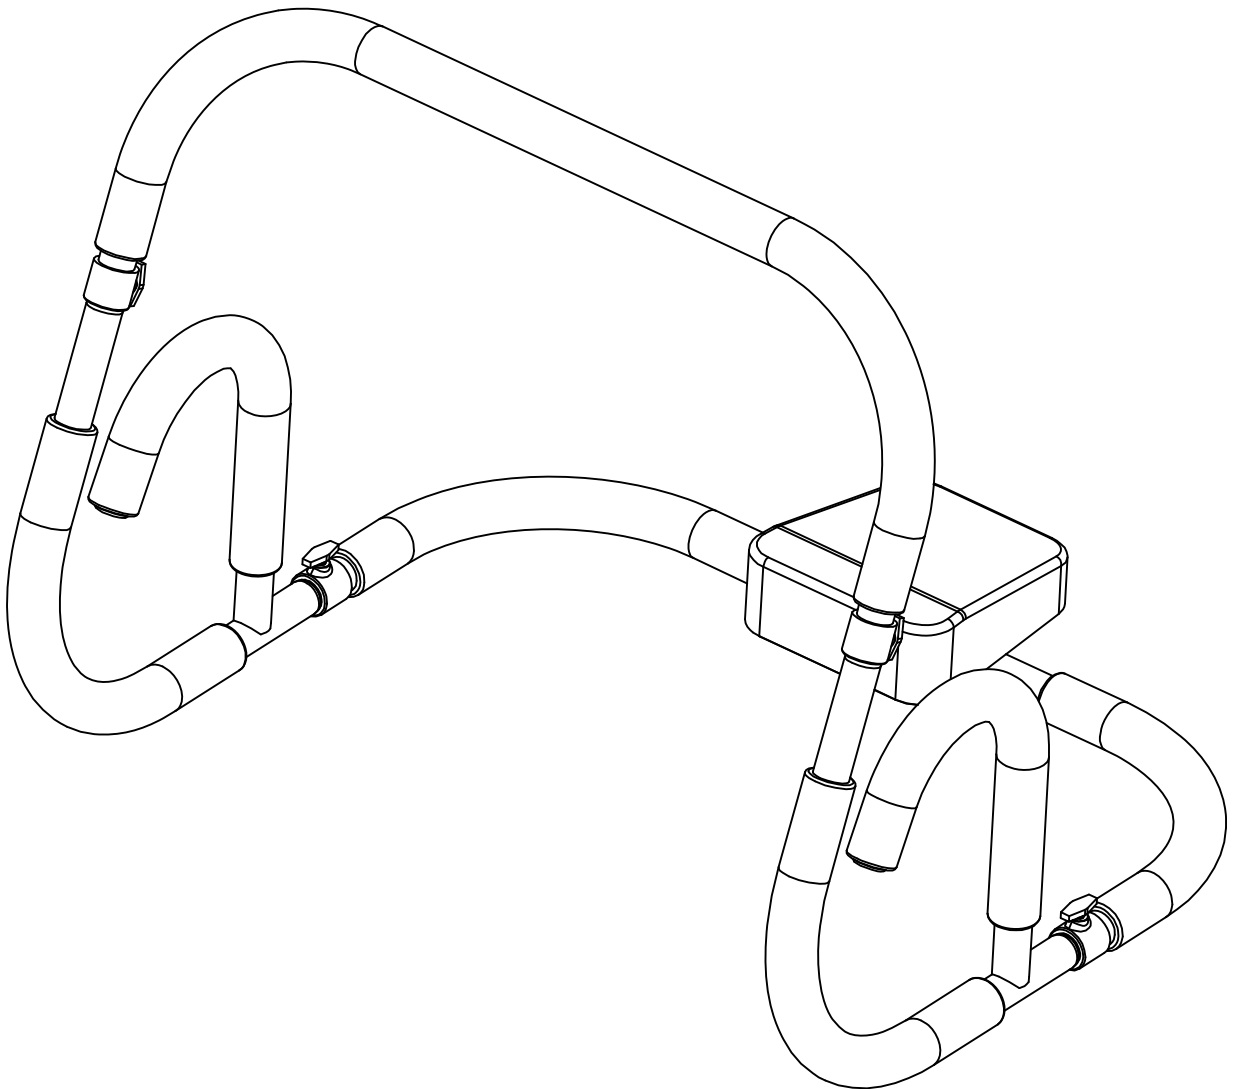

GYRONETICS
INNOVATIVE FITNESS PRODUCTS

AB ROLLER (30000024)

GYRONETICS

INNOVATIVE FITNESS PRODUCTS

1

2

Allen Bolt: (M8x30)

2PCS

GYRONETICS

INNOVATIVE FITNESS PRODUCTS

Maximum Load:120kg