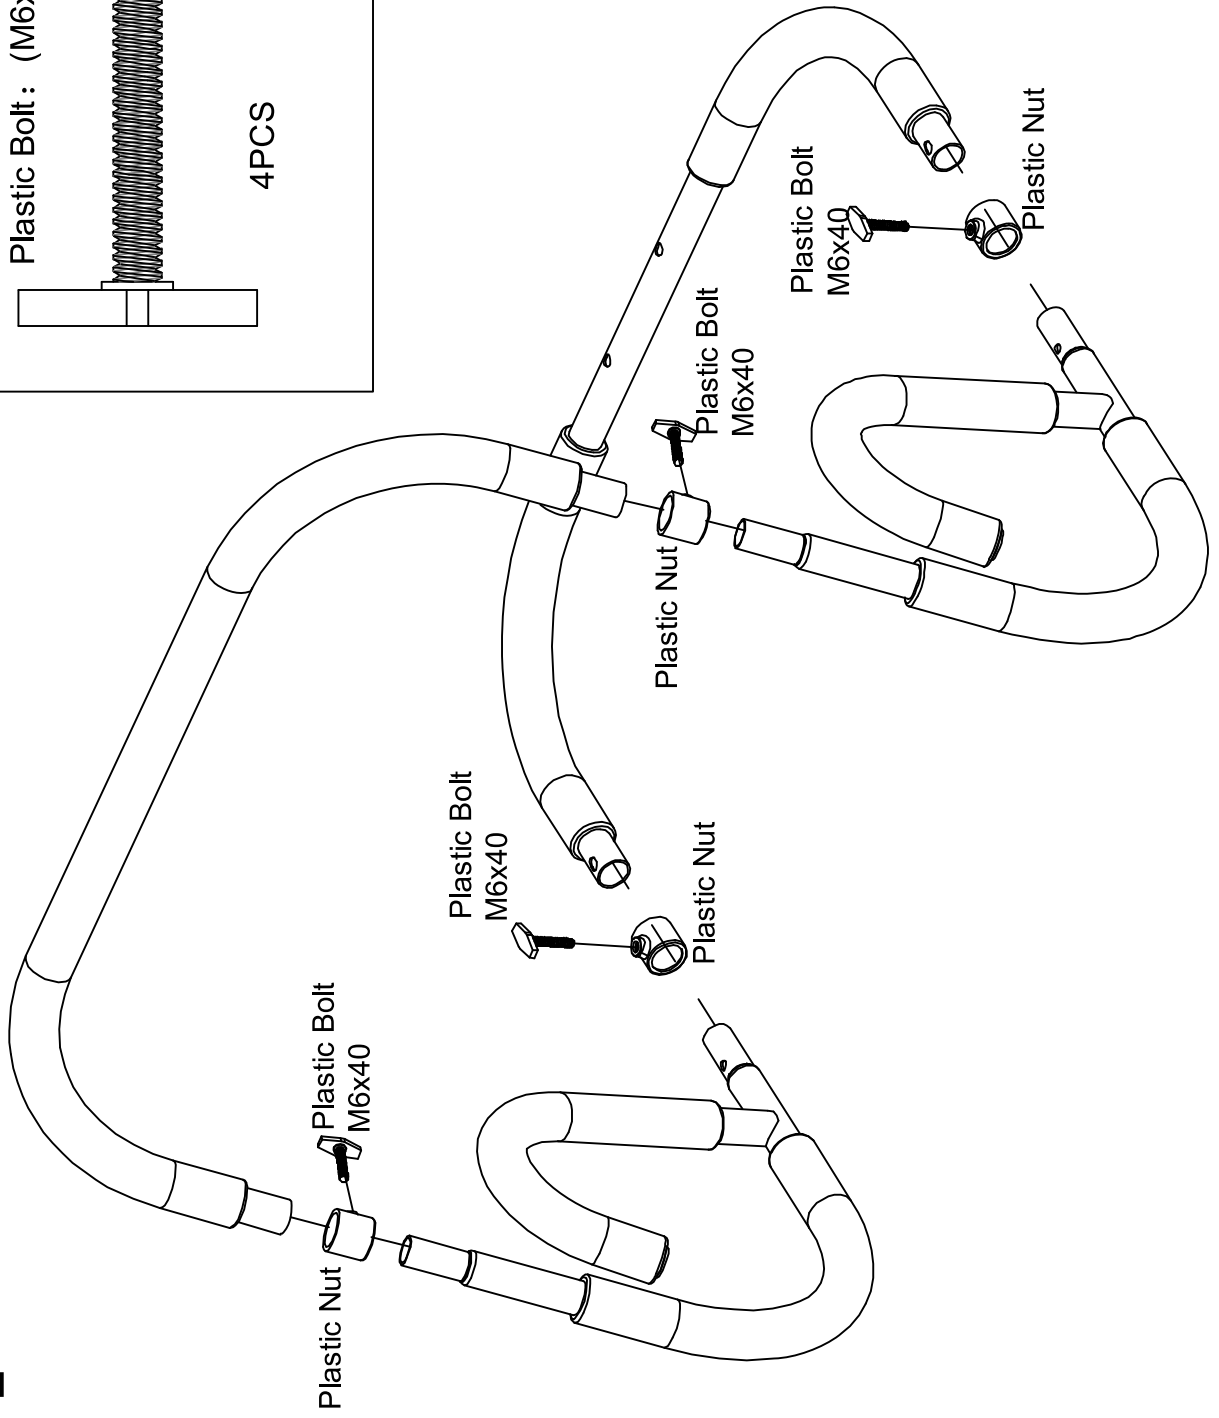

GYRONETICS
INNOVATIVE FITNESS PRODUCTS

AB ROLLER (30000024)

GYRONETICS

INNOVATIVE FITNESS PRODUCTS

1

2

Allen Bolt: (M8x30)

2PCS

GYRONETICS

INNOVATIVE FITNESS PRODUCTS

Maximum Load:120kg