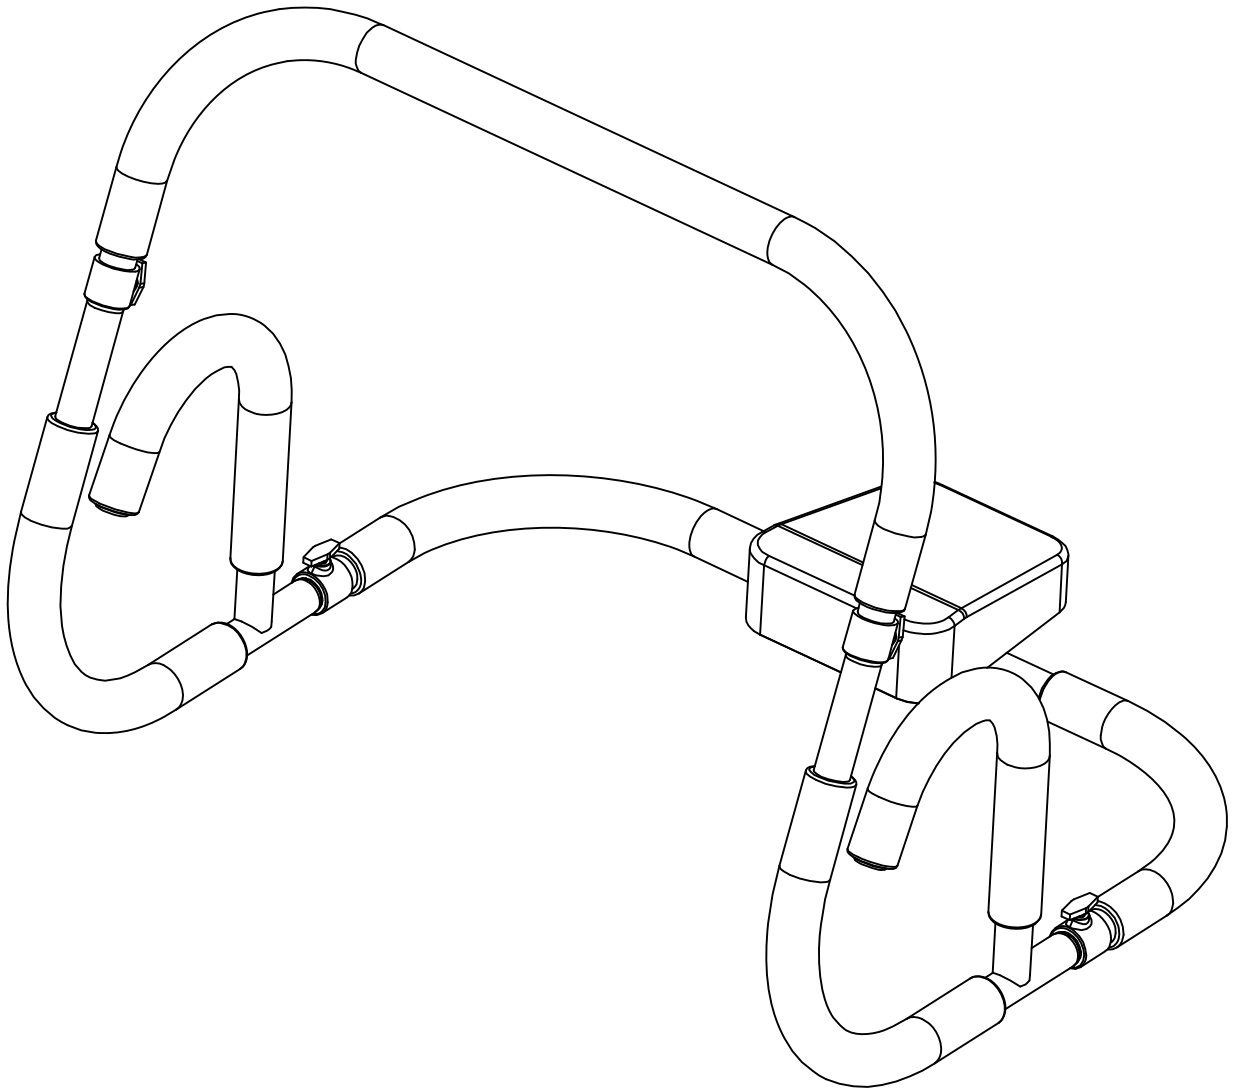

GYRONETICS
INNOVATIVE FITNESS PRODUCTS

AB ROLLER (30000024)

GYRONETICS

INNOVATIVE FITNESS PRODUCTS

1

2

Allen Bolt: (M8x30)

2PCS

GYRONETICS

INNOVATIVE FITNESS PRODUCTS

Maximum Load:120kg