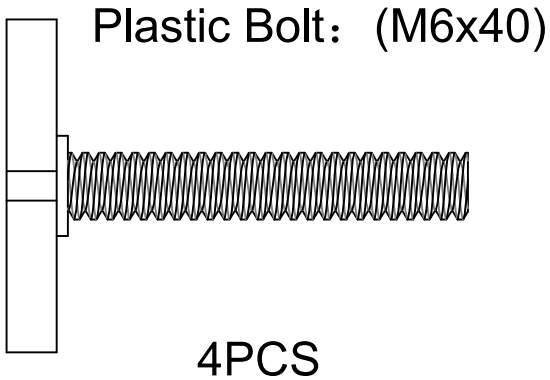

GYRONETICS
INNOVATIVE FITNESS PRODUCTS

AB ROLLER (30000024)

GYRONETICS

INNOVATIVE FITNESS PRODUCTS

1

2

Allen Bolt: (M8x30)

2PCS

GYRONETICS

INNOVATIVE FITNESS PRODUCTS

Maximum Load:120kg