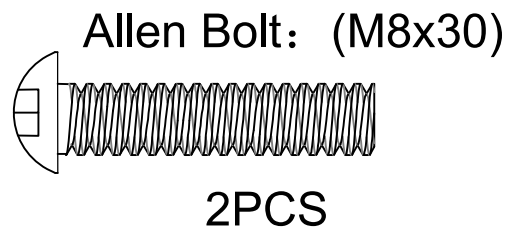

GYRONETICS
INNOVATIVE FITNESS PRODUCTS

AB ROLLER (30000024)

GYRONETICS

INNOVATIVE FITNESS PRODUCTS

1

2

Allen Bolt: (M8x30)

2PCS

GYRONETICS

INNOVATIVE FITNESS PRODUCTS

Maximum Load:120kg