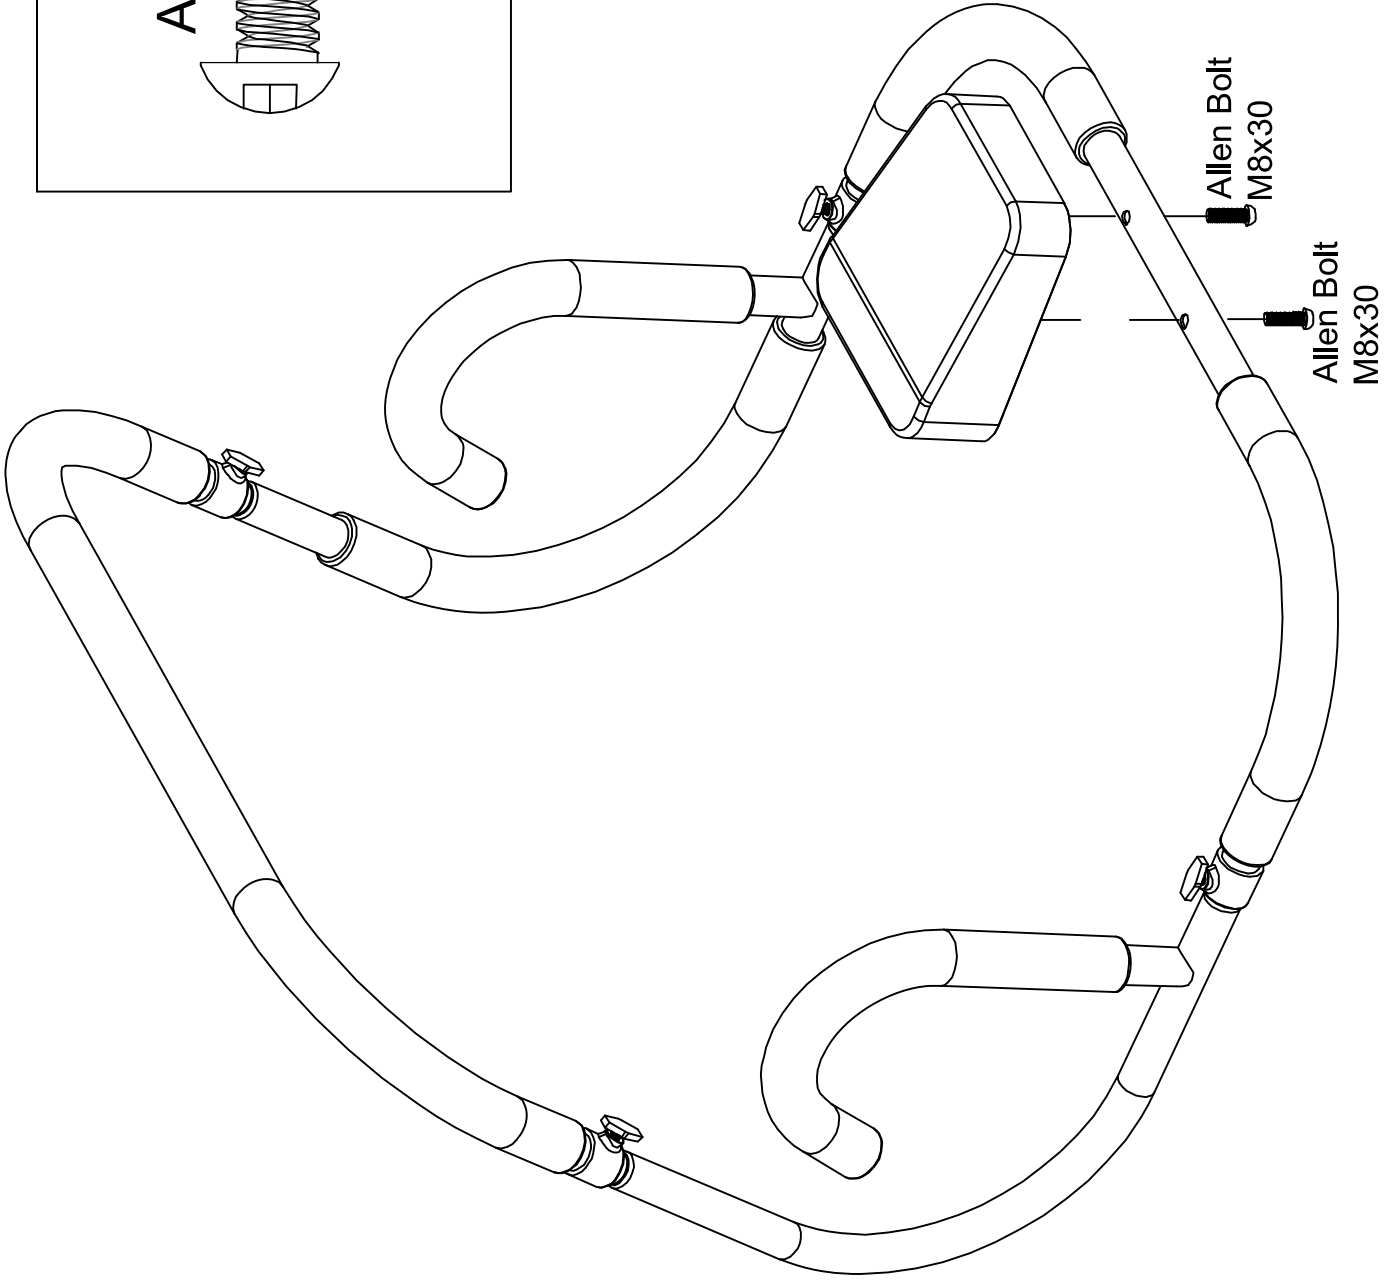

GYRONETICS
INNOVATIVE FITNESS PRODUCTS

AB ROLLER (30000024)

GYRONETICS

INNOVATIVE FITNESS PRODUCTS

1

2

Allen Bolt: (M8x30)

2PCS

GYRONETICS

INNOVATIVE FITNESS PRODUCTS

Maximum Load:120kg