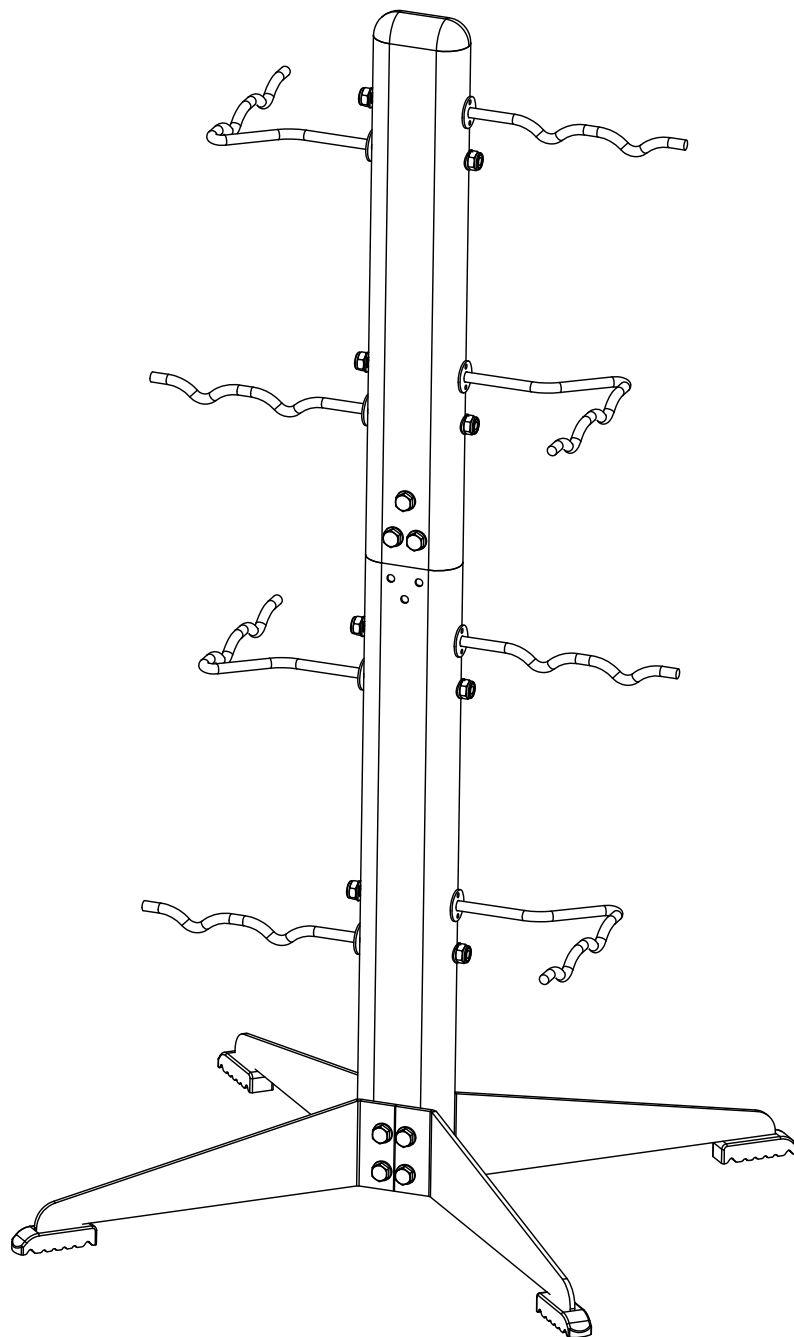

# GORILLA SPORTS

Washer: ( $\phi 10$ )

14x

Arc Washer: ( $\phi 10$ )

8x

Hex Nut: (M10)

8x

Hex Bolt: (M10\*20)

# GORILLA SPORTS

Dimensions complete: 65 cm x 59 cm x 124 cm  
Maximum loading: 100 KG

# 1

Hex Bolt (M10\*20) -14PCS

Washer ( $\phi 10$ ) -14PCS

# 2

Arc Washer ( $\phi 10$ )-8PCS

Hex Nut (M10)-8PCS