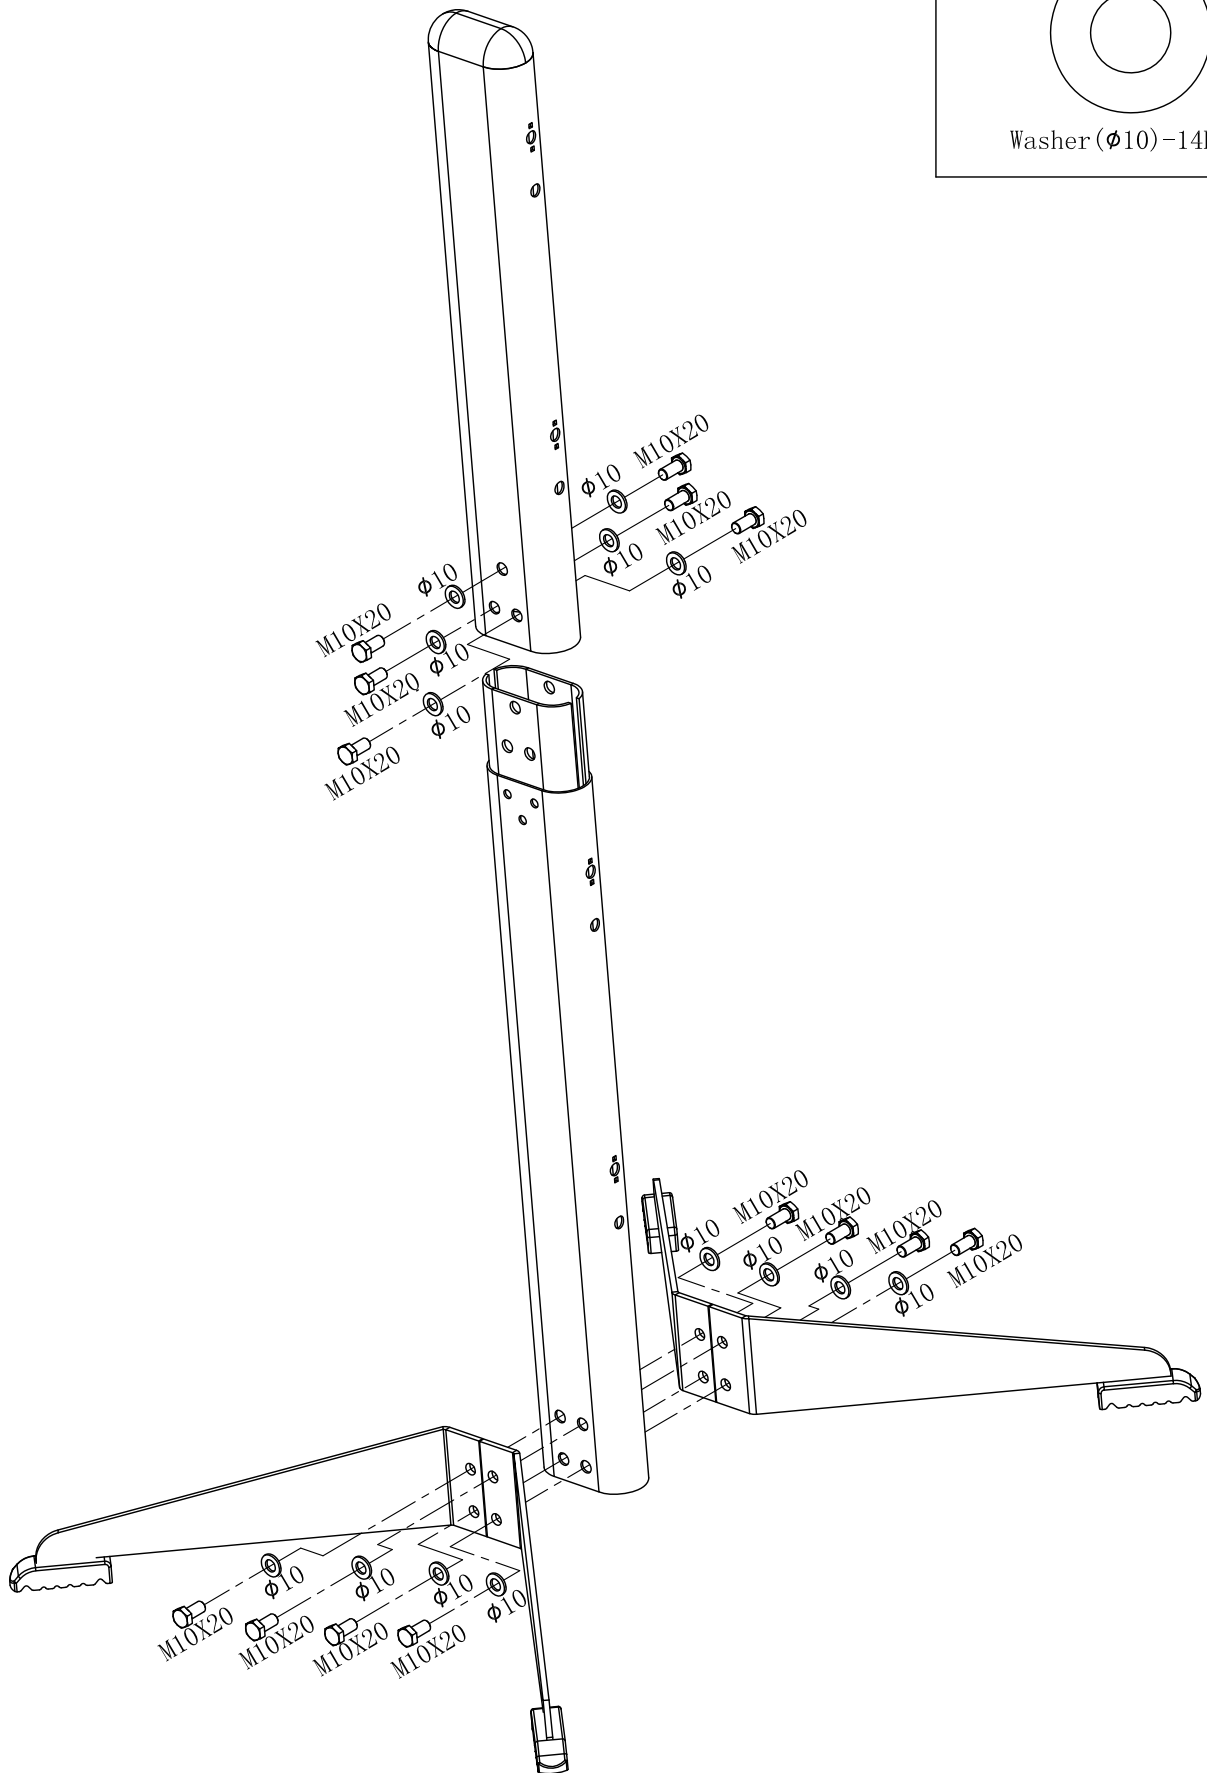

# GORILLA SPORTS

Washer: ( $\phi 10$ )

14x

Arc Washer: ( $\phi 10$ )

8x

Hex Nut: (M10)

8x

Hex Bolt: (M10\*20)

# GORILLA SPORTS

Dimensions complete: 65 cm x 59 cm x 124 cm  
Maximum loading: 100 KG

# 1

Hex Bolt (M10\*20) -14PCS

Washer ( $\phi 10$ ) -14PCS

# 2

Arc Washer ( $\phi 10$ )-8PCS

Hex Nut (M10)-8PCS