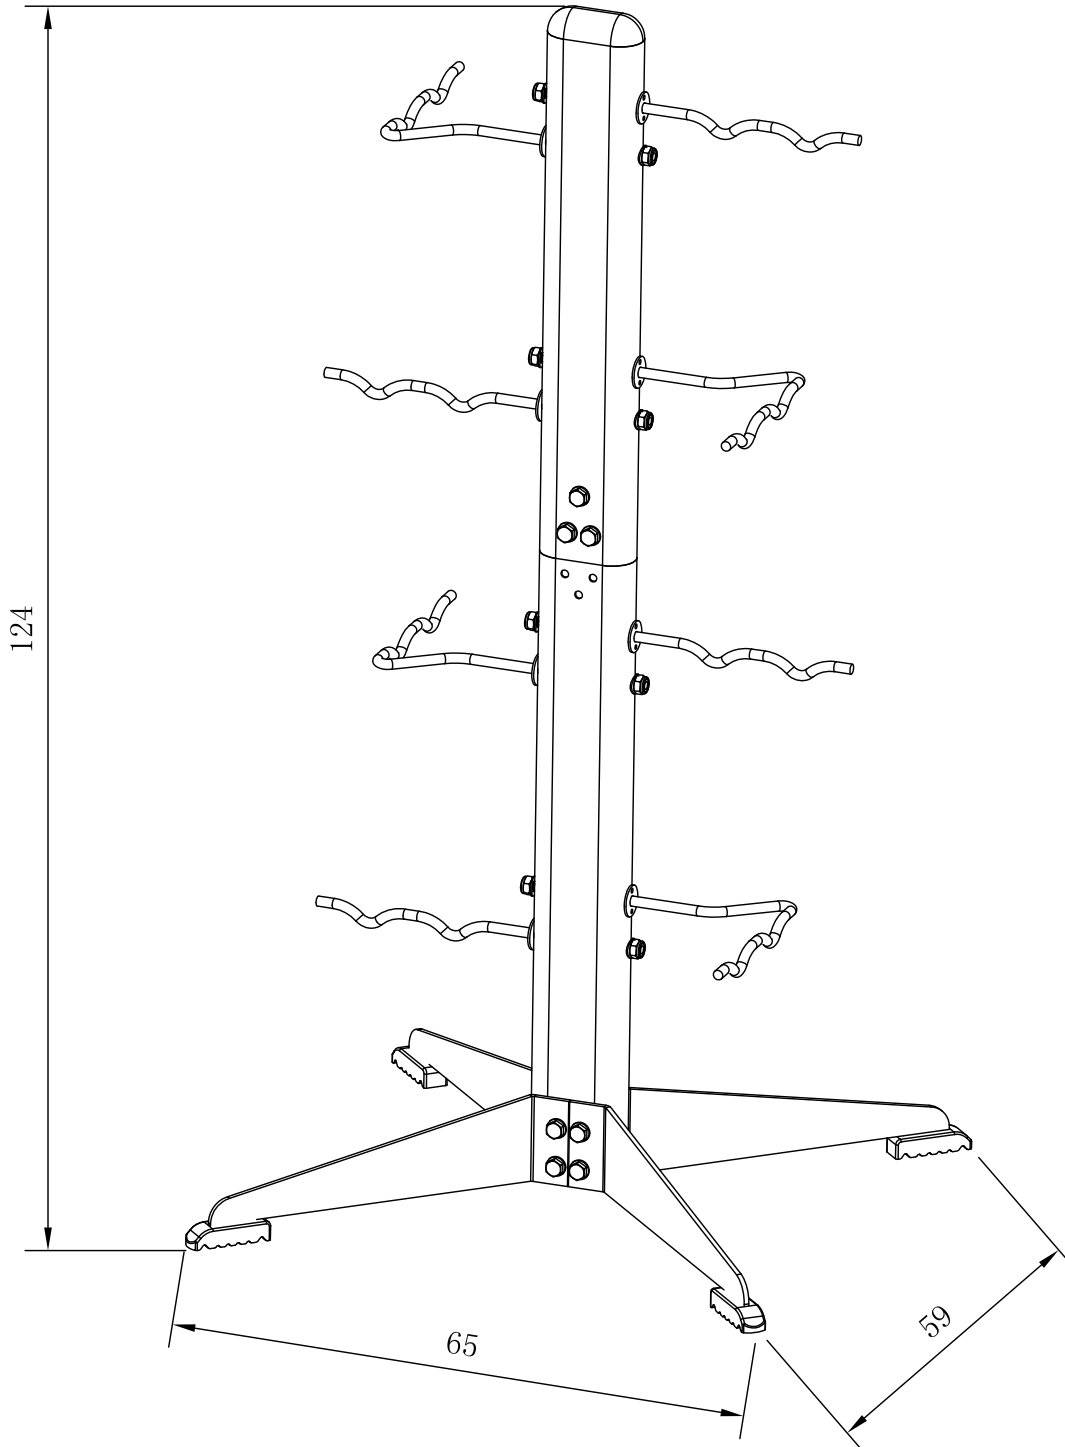

# GORILLA SPORTS

Washer: ( $\phi 10$ )

14x

Arc Washer: ( $\phi 10$ )

8x

Hex Nut: (M10)

8x

Hex Bolt: (M10\*20)

# GORILLA SPORTS

Dimensions complete: 65 cm x 59 cm x 124 cm  
Maximum loading: 100 KG

# 1

Hex Bolt (M10\*20) -14PCS

Washer ( $\phi 10$ ) -14PCS

# 2

Arc Washer ( $\phi 10$ )-8PCS

Hex Nut (M10)-8PCS