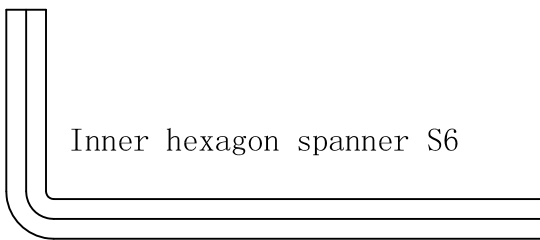

1x

Cross bolt M6*16

4x

Inner hexagon spanner S6