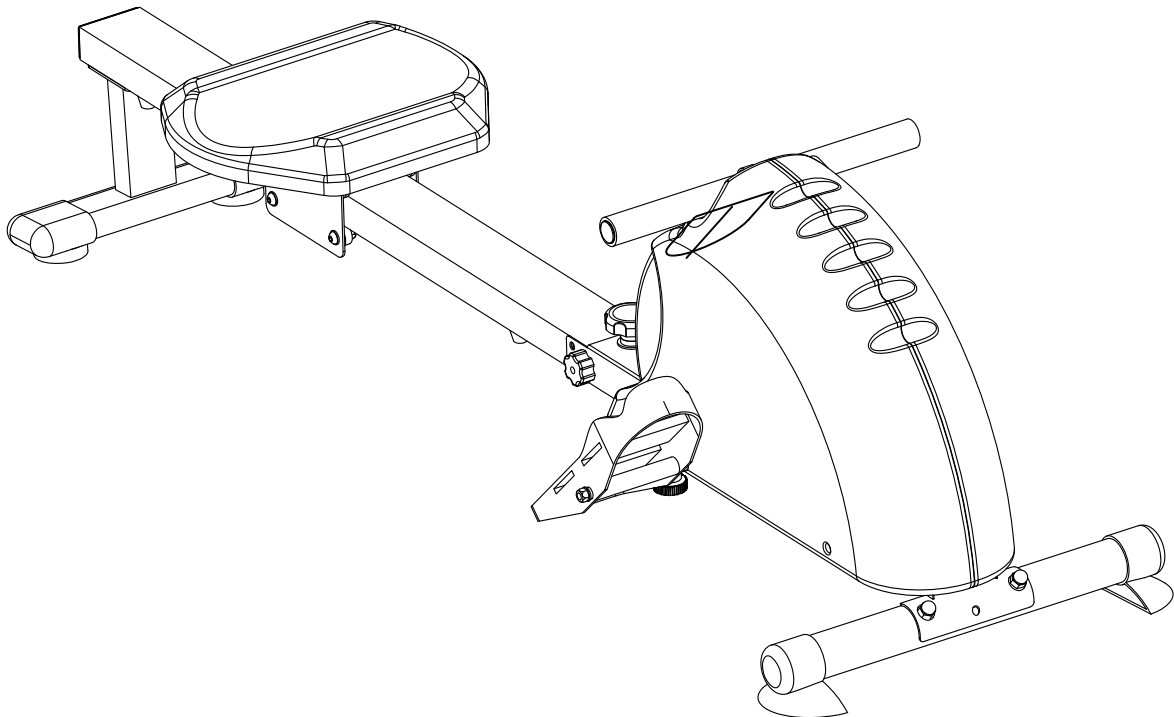

2x

Inside PAN-HEAN bolt $\phi 8 * 104$

1x

GORILLA SPORTS

8 adjustable difficulty settings from 8-13KG
Suitable for heights: 130-188cm
Maximum weight capacity: 120KG
Dimensions (cm): 155x37x40

1

Cap nut M10-2PCS

Arc washer I. D10. 2-2PCS

Washer (ϕ 8) -2PCS

Washer (ϕ 8) -2PCS

	Cross bolt M6*16-4PCS
	Washer (φ6)-4PCS

6

Inner six angle bolt M8*16-4PCS

Washer (Ø8) -4PCS