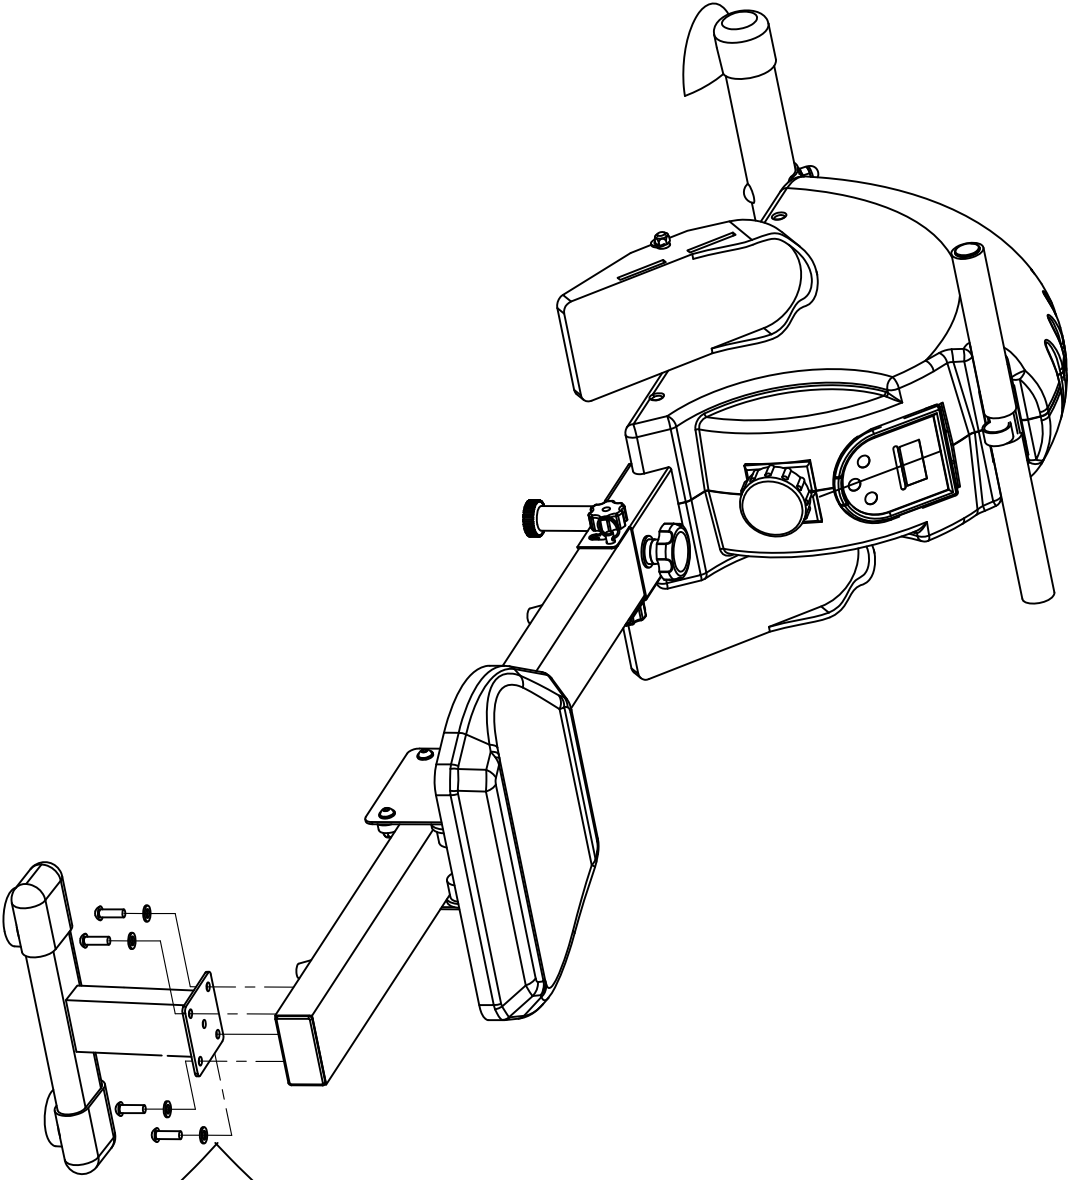

6x

Big Washer
 $\phi 32 * \phi 12 * 2$

1x

Carriage Bolt M10*56

Cap nut M10

Arc washer L D10.2

2Sets

Inner six angle bolt M8*16

2x

Inside PAN-HEAN bolt $\phi 8 * 104$

1x

GORILLA SPORTS

8 adjustable difficulty settings from 8-13KG
Suitable for heights: 130-188cm
Maximum weight capacity: 120KG
Dimensions (cm): 155x37x40

1

Cap nut M10-2PCS

Arc washer I. D10. 2-2PCS

Washer (ϕ 8) -2PCS

Washer (ϕ 8) -2PCS

	Cross bolt M6*16-4PCS
	Washer (φ6)-4PCS

6

Inner six angle bolt M8*16-4PCS

Washer (Ø8) -4PCS