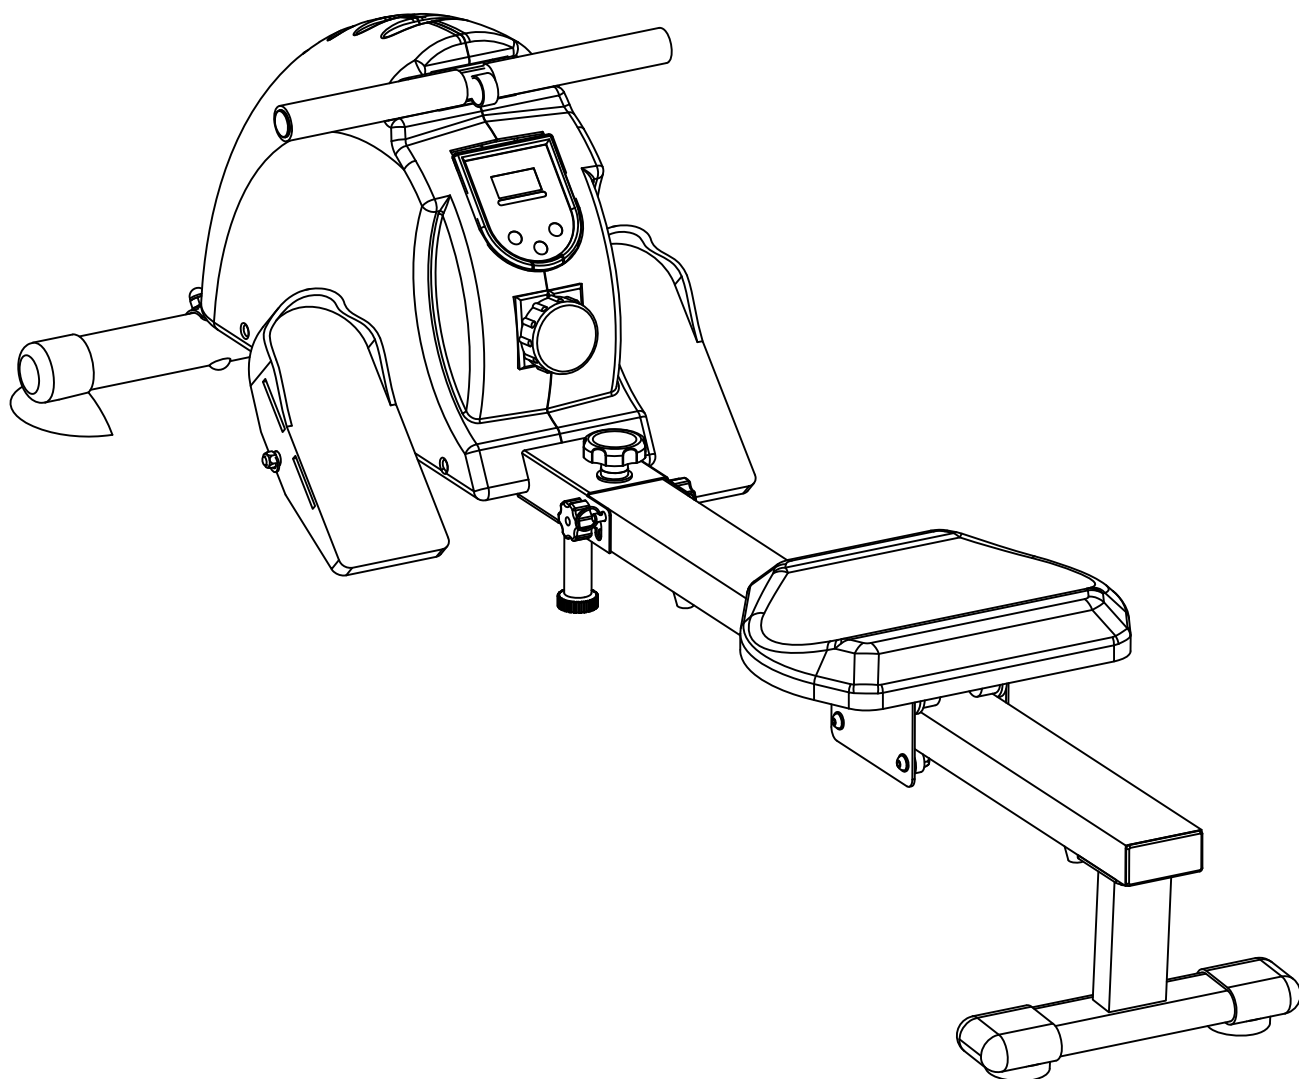

GORILLA SPORTS

Compact Rowing Machine

(10000617)

GORILLA

SPORTS

Washer: ($\phi 6$)

4x

Washer: ($\phi 8$)

6x

Big Washer
 $\phi 32 * \phi 12 * 2$

1x

Carriage Bolt M10*56

Cap nut M10

Arc washer L D10.2

2Sets

Inner six angle bolt M8*16

2x

Inside PAN-HEAN bolt $\phi 8 * 104$

1x

GORILLA SPORTS

8 adjustable difficulty settings from 8-13KG
Suitable for heights: 130-188cm
Maximum weight capacity: 120KG
Dimensions (cm): 155x37x40

1

Cap nut M10-2PCS

Arc washer I. D10. 2-2PCS

Washer (ϕ 8) -2PCS

Washer (ϕ 8) -2PCS

	Cross bolt M6*16-4PCS
	Washer (φ6)-4PCS

6

Inner six angle bolt M8*16-4PCS

Washer (Ø8) -4PCS