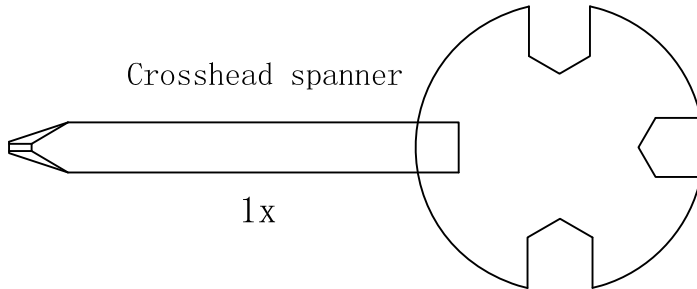

6x

Big Washer
 $\phi 32 * \phi 12 * 2$

1x

Carriage Bolt M10*56

Cap nut M10

Arc washer L D10.2

2Sets

Inner six angle bolt M8*16

6x

Crosshead spanner

1x

Cross bolt M6*16

4x

Inner hexagon spanner S6

1x

Screw ST4.2*25

2x

Inside PAN-HEAN bolt $\phi 8 * 104$

1x

GORILLA SPORTS

8 adjustable difficulty settings from 8-13KG
Suitable for heights: 130-188cm
Maximum weight capacity: 120KG
Dimensions (cm): 155x37x40

1

Cap nut M10-2PCS

Arc washer I. D10. 2-2PCS

Washer (ϕ 8) -2PCS

Washer (ϕ 8) -2PCS

	Cross bolt M6*16-4PCS
	Washer (φ6)-4PCS

6

Inner six angle bolt M8*16-4PCS

Washer (Ø8) -4PCS