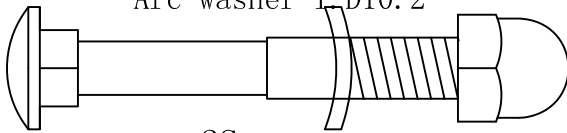

6x

Big Washer
 $\phi 32 * \phi 12 * 2$

1x

Carriage Bolt M10*56

Cap nut M10

Arc washer L D10.2

2Sets

Inner six angle bolt M8*16

2x

Inside PAN-HEAN bolt $\phi 8 * 104$

1x

GORILLA SPORTS

8 adjustable difficulty settings from 8-13KG
Suitable for heights: 130-188cm
Maximum weight capacity: 120KG
Dimensions (cm): 155x37x40

1

Cap nut M10-2PCS