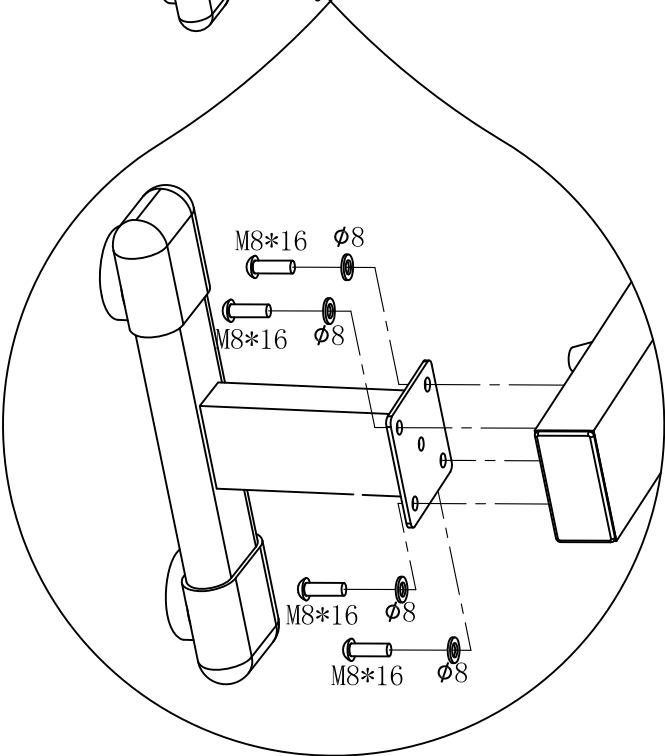

6x

Big Washer
 $\phi 32 * \phi 12 * 2$

1x

Carriage Bolt M10*56

Cap nut M10

Arc washer L D10.2

2Sets

Inner six angle bolt M8*16

6x

Crosshead spanner

1x

Cross bolt M6*16

4x

Inner hexagon spanner S6

1x

Screw ST4.2*25

2x

Inside PAN-HEAN bolt $\phi 8 * 104$

1x

GORILLA SPORTS

8 adjustable difficulty settings from 8-13KG
Suitable for heights: 130-188cm
Maximum weight capacity: 120KG
Dimensions (cm): 155x37x40

1

Cap nut M10-2PCS

Arc washer I. D10. 2-2PCS

Washer (ϕ 8) -2PCS

Washer (ϕ 8) -2PCS

	Cross bolt M6*16-4PCS
	Washer (φ6)-4PCS

6

Inner six angle bolt M8*16-4PCS

Washer (Ø8) -4PCS