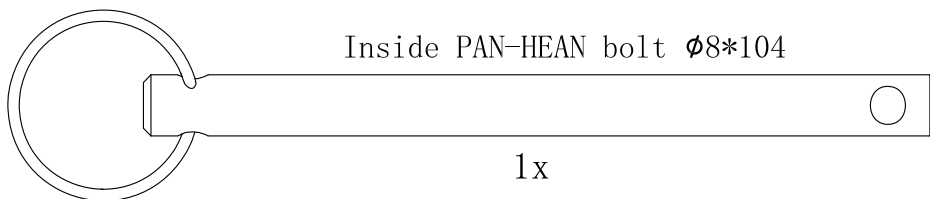

2x

Inside PAN-HEAN bolt $\phi 8 * 104$

1x

GORILLA SPORTS

8 adjustable difficulty settings from 8-13KG
Suitable for heights: 130-188cm
Maximum weight capacity: 120KG
Dimensions (cm): 155x37x40

1

Cap nut M10-2PCS

Arc washer I. D10. 2-2PCS

Washer (ϕ 8) -2PCS

Washer (ϕ 8) -2PCS

	Cross bolt M6*16-4PCS
	Washer (φ6)-4PCS

6

Inner six angle bolt M8*16-4PCS

Washer (Ø8) -4PCS