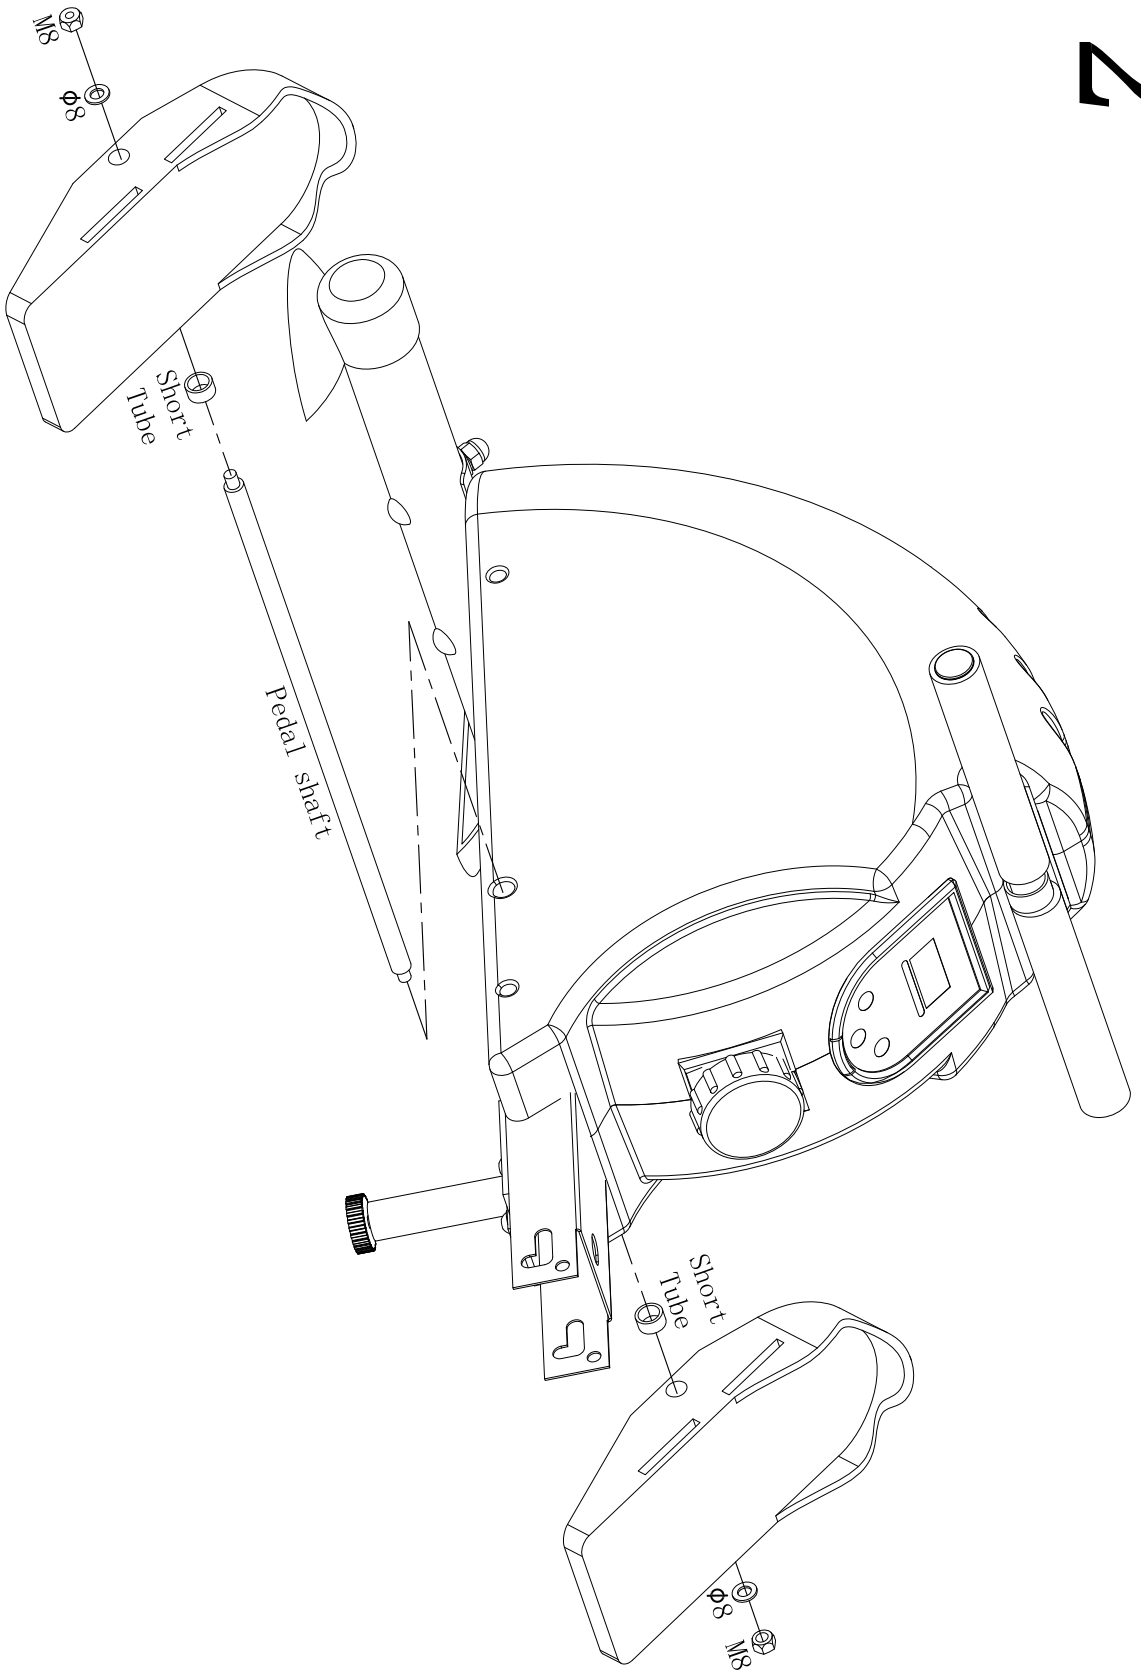

6x

Big Washer
 $\phi 32 * \phi 12 * 2$

1x

Carriage Bolt M10*56

Cap nut M10

Arc washer L D10.2

2Sets

Inner six angle bolt M8*16

6x

Crosshead spanner

1x

Cross bolt M6*16

4x

Inner hexagon spanner S6

1x

Screw ST4.2*25

2x

Inside PAN-HEAN bolt $\phi 8 * 104$

1x

GORILLA SPORTS

8 adjustable difficulty settings from 8-13KG
Suitable for heights: 130-188cm
Maximum weight capacity: 120KG
Dimensions (cm): 155x37x40

1

Cap nut M10-2PCS

Arc washer I. D10. 2-2PCS

Washer (ϕ 8) -2PCS

Washer (ϕ 8) -2PCS

	Cross bolt M6*16-4PCS
	Washer (φ6)-4PCS

6

Inner six angle bolt M8*16-4PCS

Washer (Ø8) -4PCS