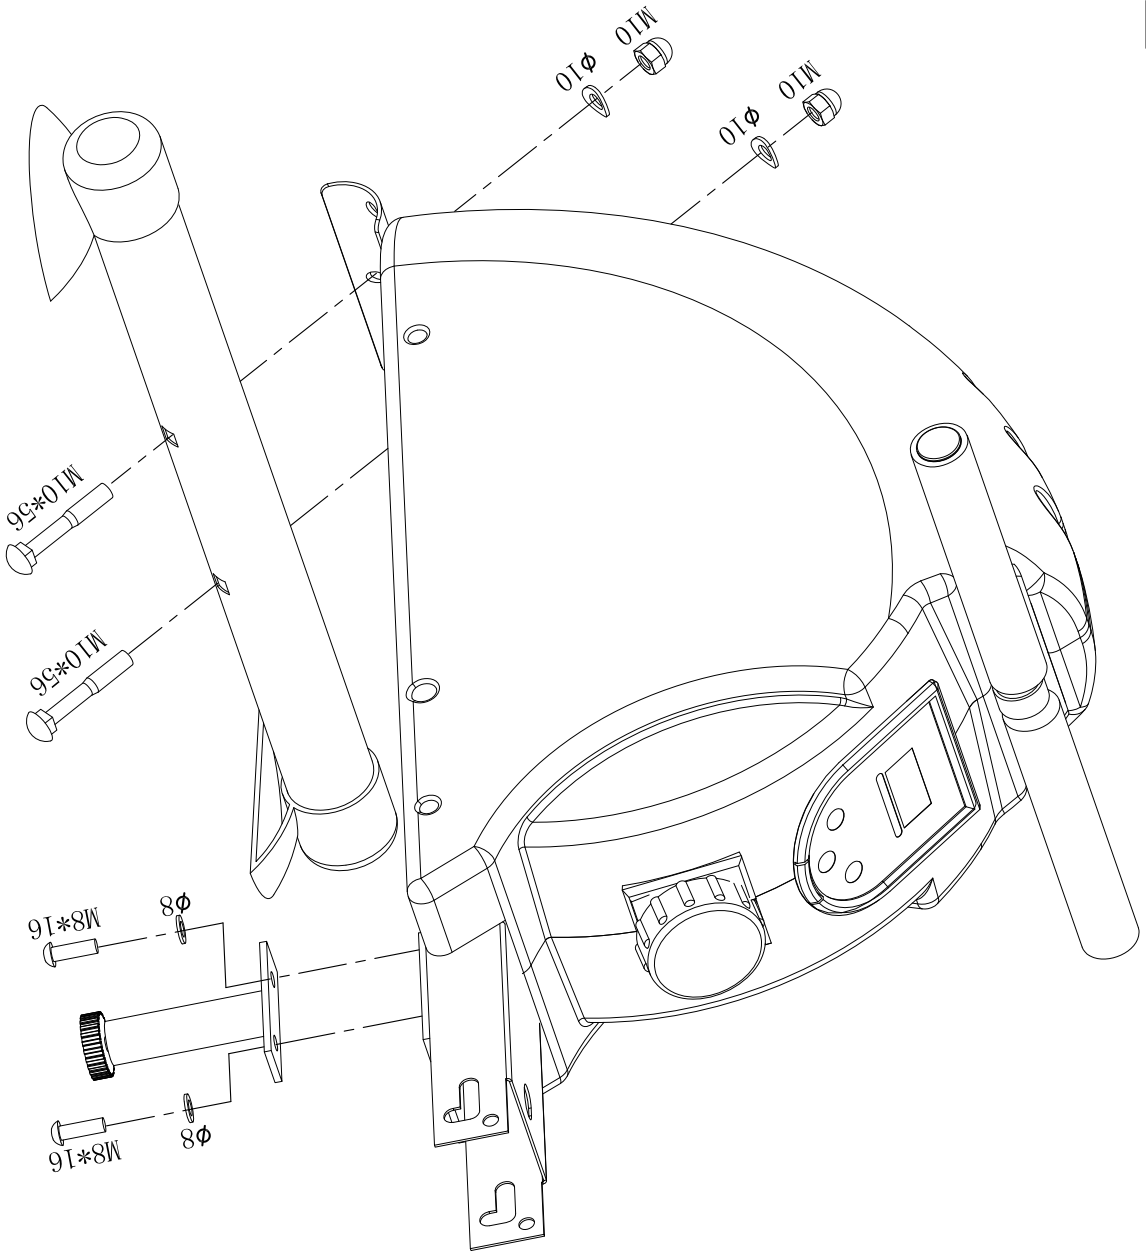

6x

Big Washer
 $\phi 32 * \phi 12 * 2$

1x

Carriage Bolt M10*56

Cap nut M10

Arc washer L D10.2

2Sets

Inner six angle bolt M8*16

6x

Crosshead spanner

1x

Cross bolt M6*16

4x

Inner hexagon spanner S6

1x

Screw ST4.2*25

2x

Inside PAN-HEAN bolt $\phi 8 * 104$

1x

GORILLA SPORTS

8 adjustable difficulty settings from 8-13KG
Suitable for heights: 130-188cm
Maximum weight capacity: 120KG
Dimensions (cm): 155x37x40

1

Cap nut M10-2PCS

Arc washer I. D10. 2-2PCS

Washer (ϕ 8) -2PCS

Washer (ϕ 8) -2PCS

	Cross bolt M6*16-4PCS
	Washer (φ6)-4PCS

6

Inner six angle bolt M8*16-4PCS

Washer (Ø8) -4PCS