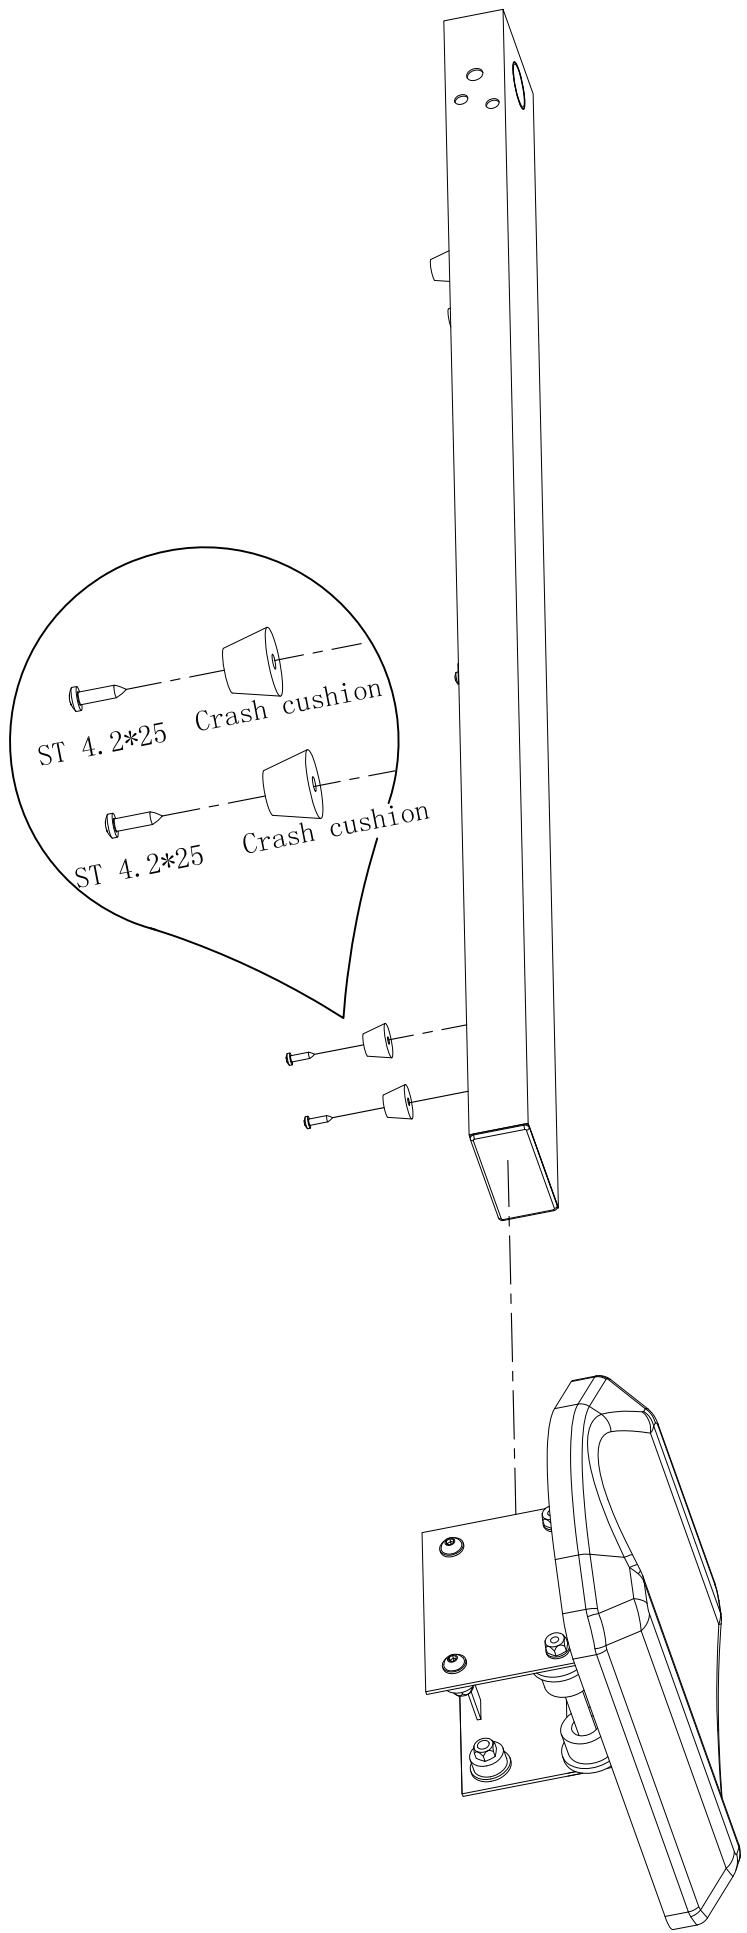

6x

Big Washer
 $\phi 32 * \phi 12 * 2$

1x

Carriage Bolt M10*56

Cap nut M10

Arc washer L D10.2

2Sets

Inner six angle bolt M8*16

6x

Crosshead spanner

1x

Cross bolt M6*16

4x

Inner hexagon spanner S6

1x

Screw ST4.2*25

2x

Inside PAN-HEAN bolt $\phi 8 * 104$

1x

GORILLA SPORTS

8 adjustable difficulty settings from 8-13KG
Suitable for heights: 130-188cm
Maximum weight capacity: 120KG
Dimensions (cm): 155x37x40

1

Cap nut M10-2PCS

Arc washer I. D10. 2-2PCS

Washer (ϕ 8) -2PCS

Washer (ϕ 8) -2PCS

	Cross bolt M6*16-4PCS
	Washer (φ6)-4PCS

6

Inner six angle bolt M8*16-4PCS

Washer (Ø8) -4PCS