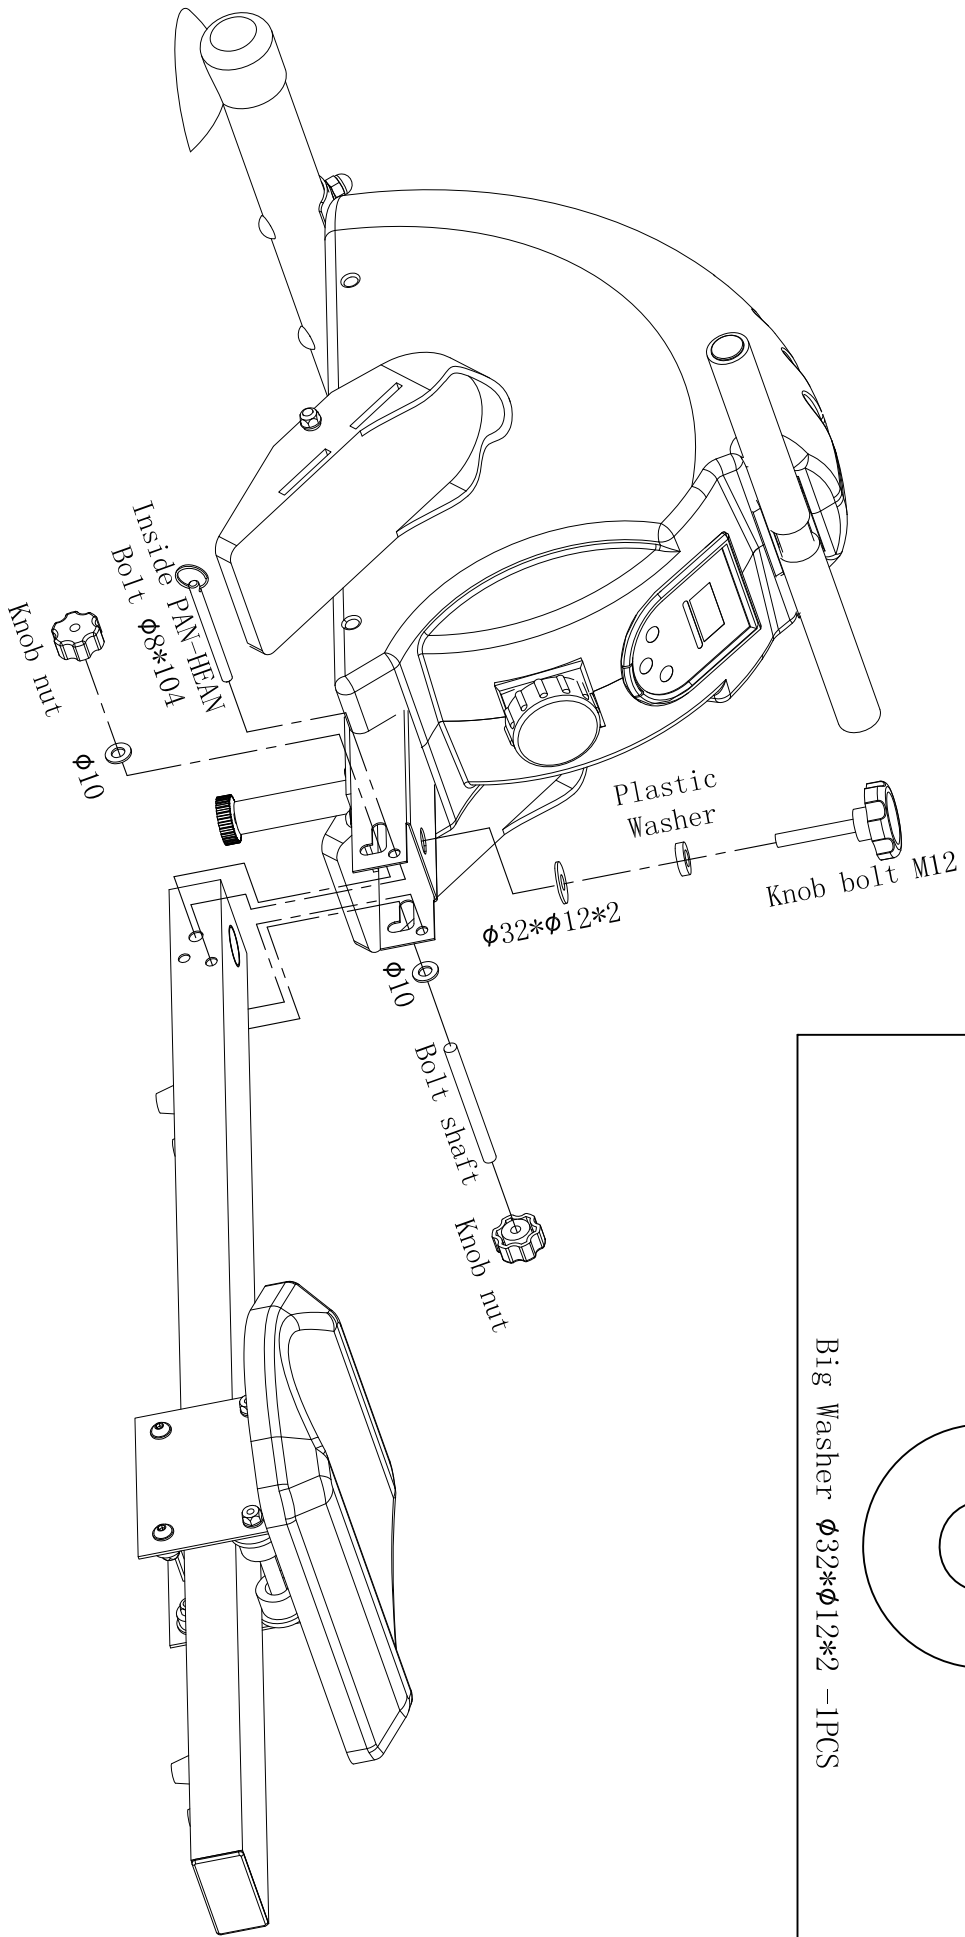

6x

Big Washer
 $\phi 32 * \phi 12 * 2$

1x

Carriage Bolt M10*56

Cap nut M10

Arc washer L D10.2

2Sets

Inner six angle bolt M8*16

6x

Crosshead spanner

1x

Cross bolt M6*16

4x

Inner hexagon spanner S6

1x

Screw ST4.2*25

2x

Inside PAN-HEAN bolt $\phi 8 * 104$

1x

GORILLA SPORTS

8 adjustable difficulty settings from 8-13KG
Suitable for heights: 130-188cm
Maximum weight capacity: 120KG
Dimensions (cm): 155x37x40

1

Cap nut M10-2PCS

Arc washer I. D10. 2-2PCS

Washer (ϕ 8) -2PCS

Washer (ϕ 8) -2PCS

	Cross bolt M6*16-4PCS
	Washer (φ6)-4PCS

6

Inner six angle bolt M8*16-4PCS

Washer (Ø8) -4PCS