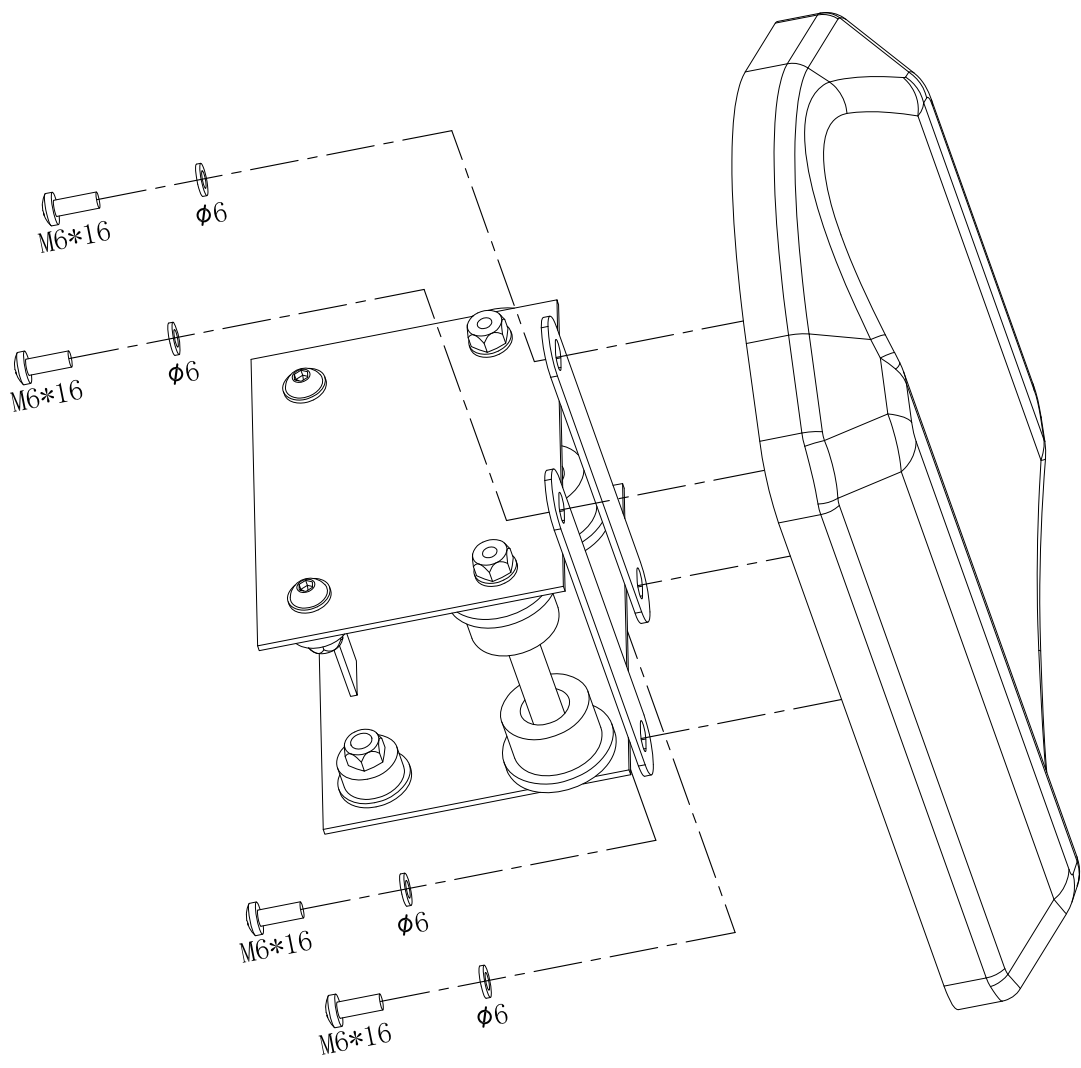

6x

Big Washer
 $\phi 32 * \phi 12 * 2$

1x

Carriage Bolt M10*56

Cap nut M10

Arc washer L D10.2

2Sets

Inner six angle bolt M8*16

2x

Inside PAN-HEAN bolt $\phi 8 * 104$

1x

GORILLA SPORTS

8 adjustable difficulty settings from 8-13KG
Suitable for heights: 130-188cm
Maximum weight capacity: 120KG
Dimensions (cm): 155x37x40

1

Cap nut M10-2PCS

Arc washer I. D10. 2-2PCS

Washer (ϕ 8) -2PCS

Washer (ϕ 8) -2PCS

	Cross bolt M6*16-4PCS
	Washer (φ6)-4PCS

6

Inner six angle bolt M8*16-4PCS

Washer (Ø8) -4PCS