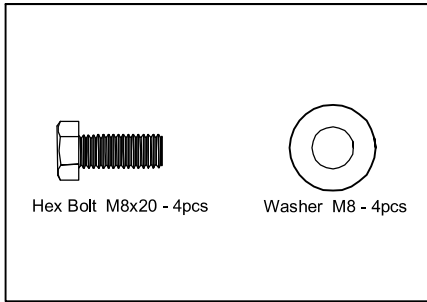

Nut: (M10)

5PCS

Hex Bolt: (M10x60)

5PCS

Hex Bolt: (M8x20)

4PCS

1

2