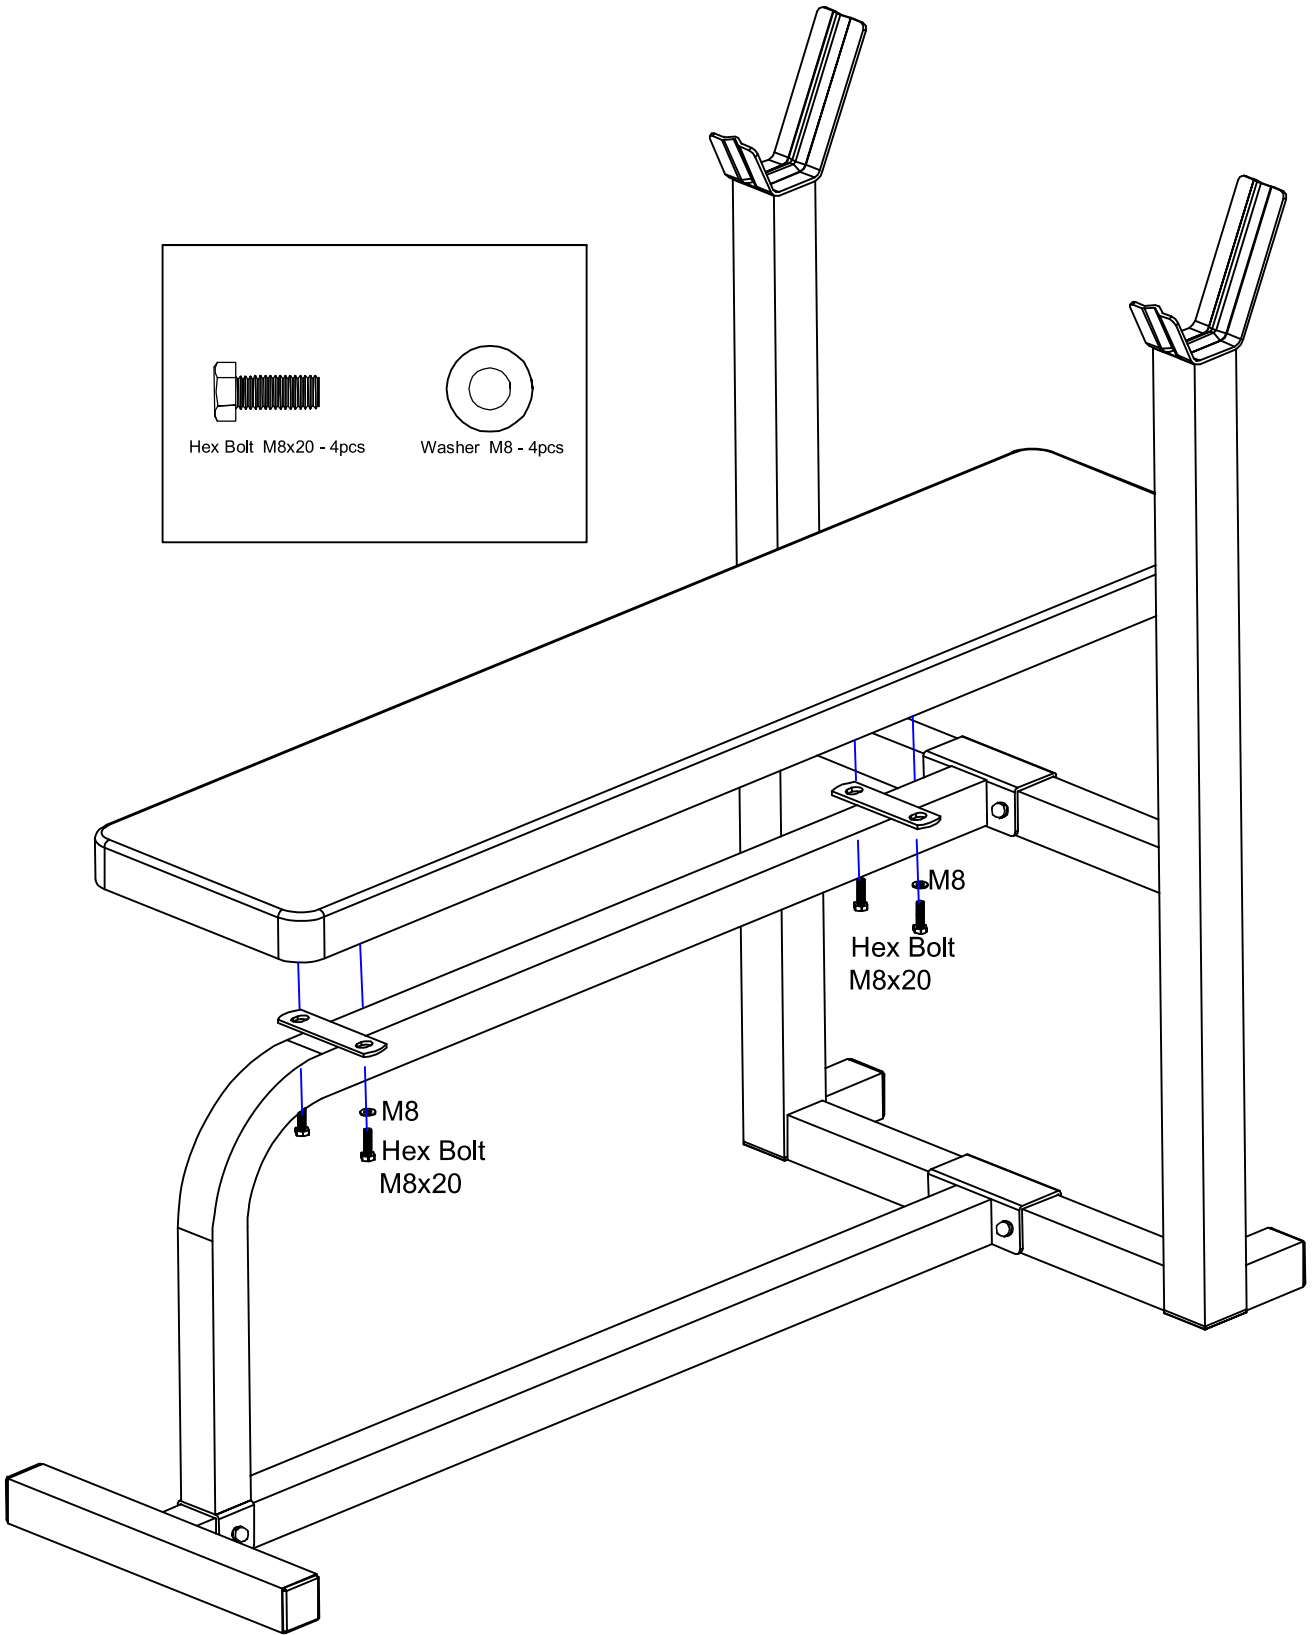

Nut: (M10)

5PCS

Hex Bolt: (M10x60)

5PCS

Hex Bolt: (M8x20)

4PCS

1

2

GYRONETICS

INNOVATIVE FITNESS PRODUCTS

Maximum Load:220kg