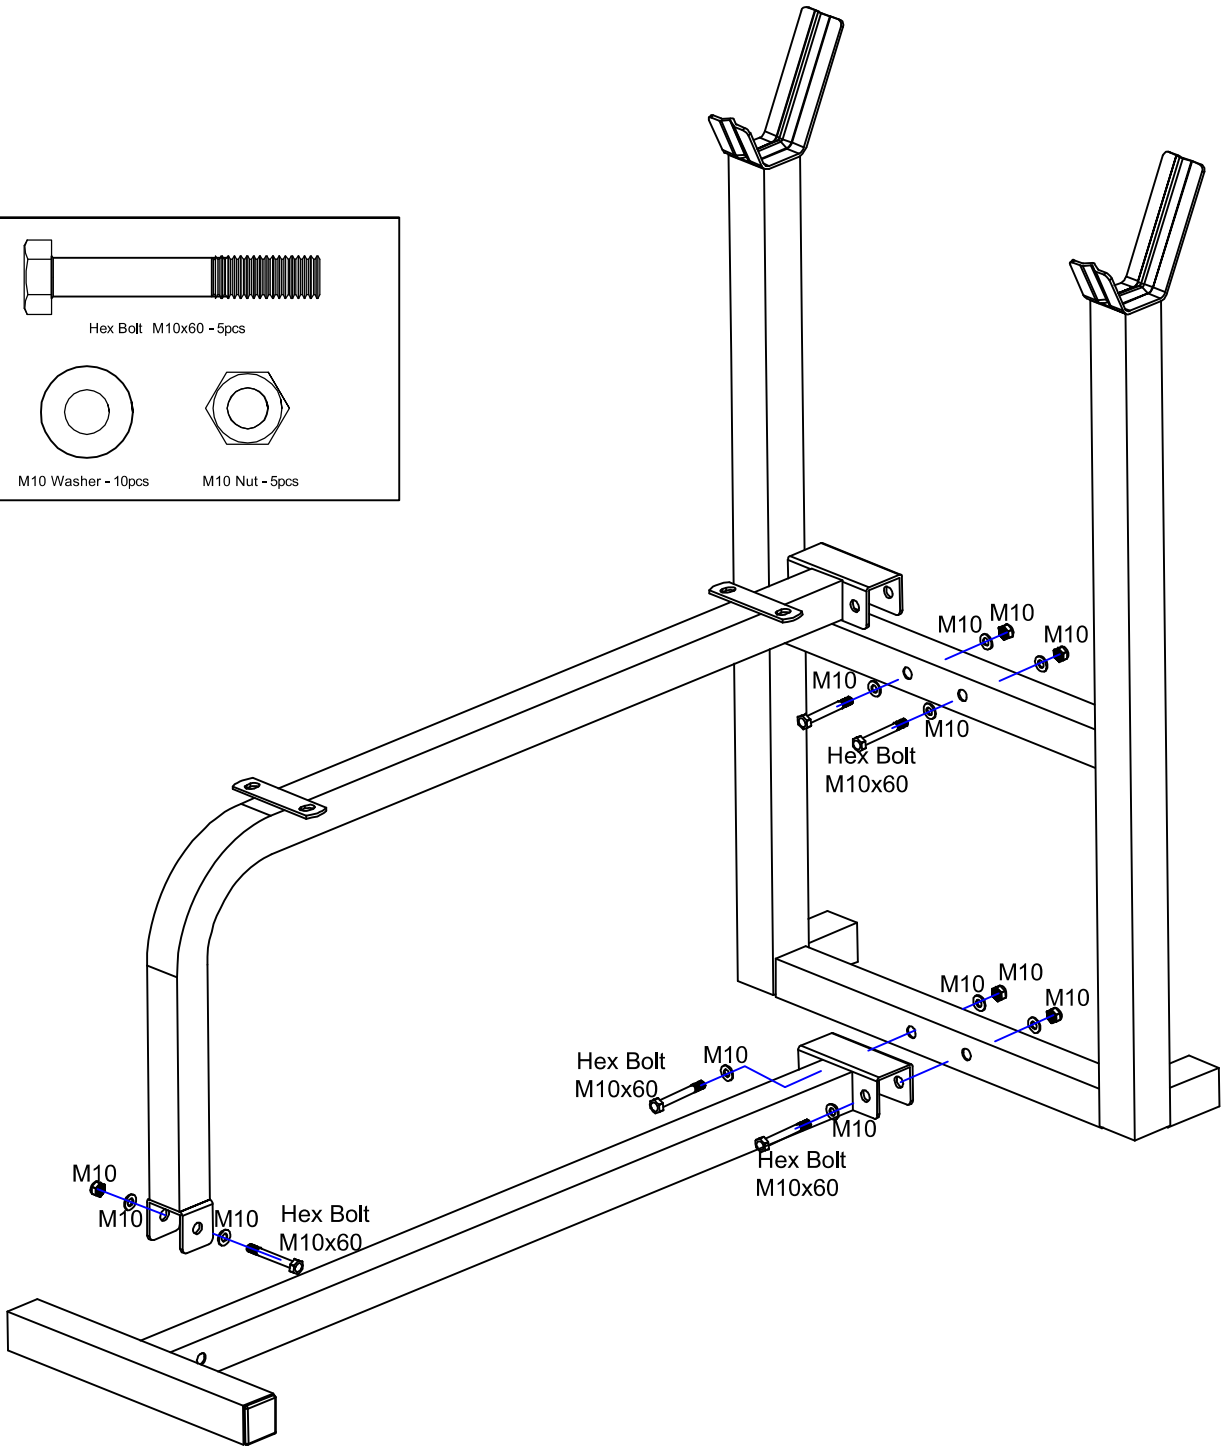

GYRONETICS
INNOVATIVE FITNESS PRODUCTS

Weight Bench (30000011)

GYRONETICS

INNOVATIVE FITNESS PRODUCTS

Washer: (M10)

10PCS

Washer: (M8)

4PCS

Nut: (M10)

5PCS

Hex Bolt: (M10x60)

5PCS

Hex Bolt: (M8x20)

4PCS

1

2

GYRONETICS

INNOVATIVE FITNESS PRODUCTS

Maximum Load:220kg