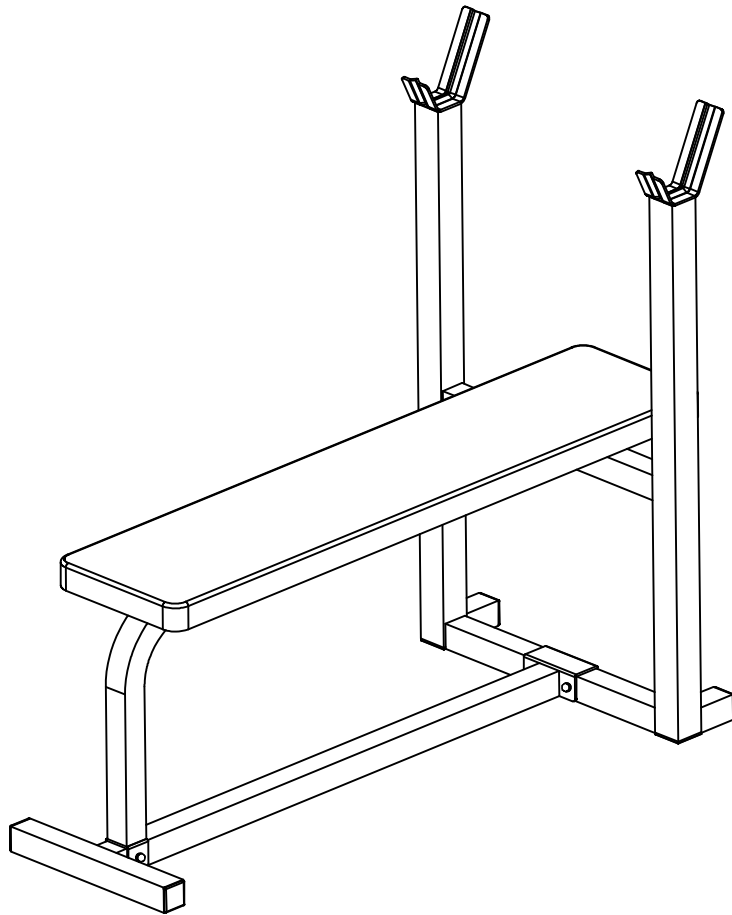

GYRONETICS
INNOVATIVE FITNESS PRODUCTS

Weight Bench (30000011)

GYRONETICS

INNOVATIVE FITNESS PRODUCTS

Washer: (M10)

10PCS

Washer: (M8)

4PCS

Nut: (M10)

5PCS

Hex Bolt: (M10x60)

5PCS

Hex Bolt: (M8x20)

4PCS

1

2

GYRONETICS

INNOVATIVE FITNESS PRODUCTS

Maximum Load:220kg