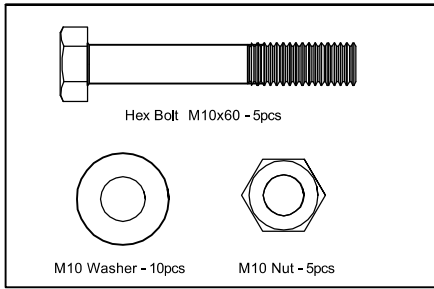

Nut: (M10)

5PCS

Hex Bolt: (M10x60)

5PCS

Hex Bolt: (M8x20)

4PCS

1

2