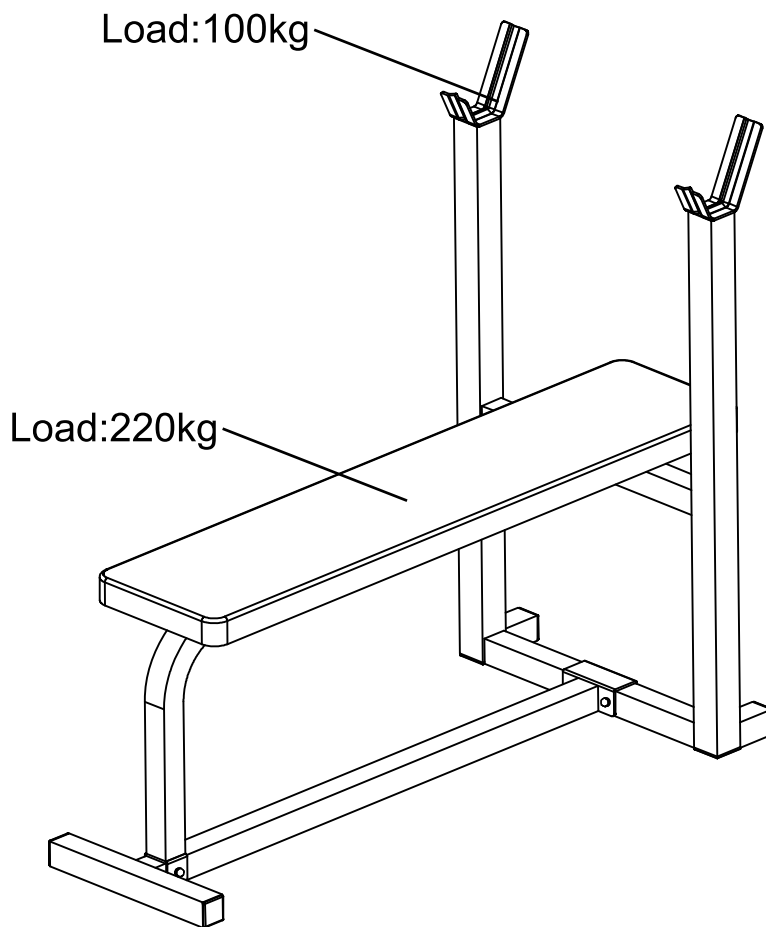

Nut: (M10)

5PCS

Hex Bolt: (M10x60)

5PCS

Hex Bolt: (M8x20)

4PCS

1

2

GYRONETICS

INNOVATIVE FITNESS PRODUCTS

Maximum Load:220kg