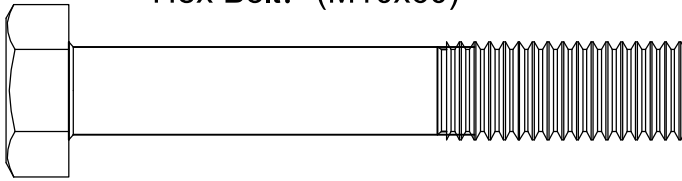

GYRONETICS
INNOVATIVE FITNESS PRODUCTS

Weight Bench (30000011)

GYRONETICS

INNOVATIVE FITNESS PRODUCTS

Washer: (M10)

10PCS

Washer: (M8)

4PCS

Nut: (M10)

5PCS

Hex Bolt: (M10x60)

5PCS

Hex Bolt: (M8x20)

4PCS

1

2