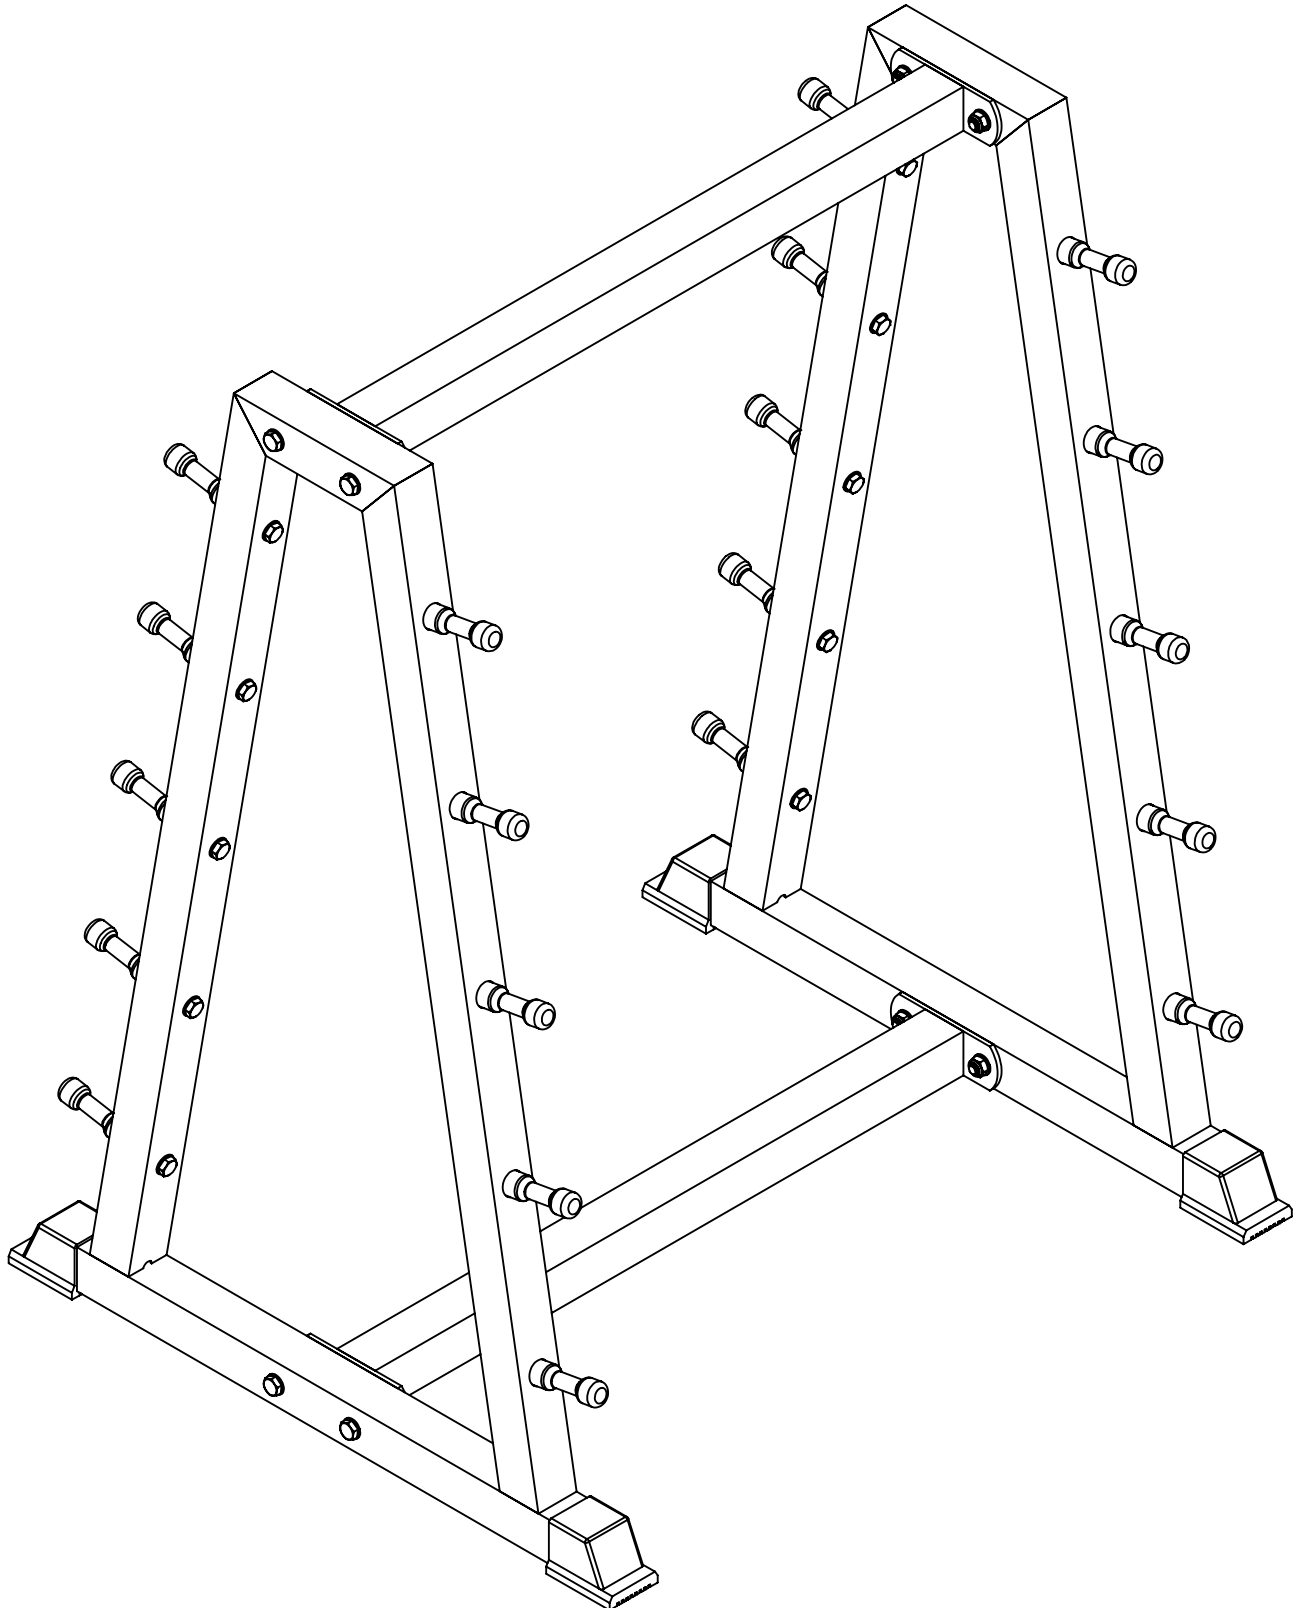

GORILLA SPORTS

BARBELL RACK (10000817)

GORILLA SPORTS

HEX BOLT M10*70 8PCS

WASHER ϕ 10 16PCS

NYLON NUT M10 8PCS

END CUP 4PCS

- | | |
|---|----------------------|
|  | HEX BOLT M10*70 8PCS |
|  | WASHER φ10 16PCS |
|  | NYLON NUT M10 8PCS |
|  | END CUP 4PCS |