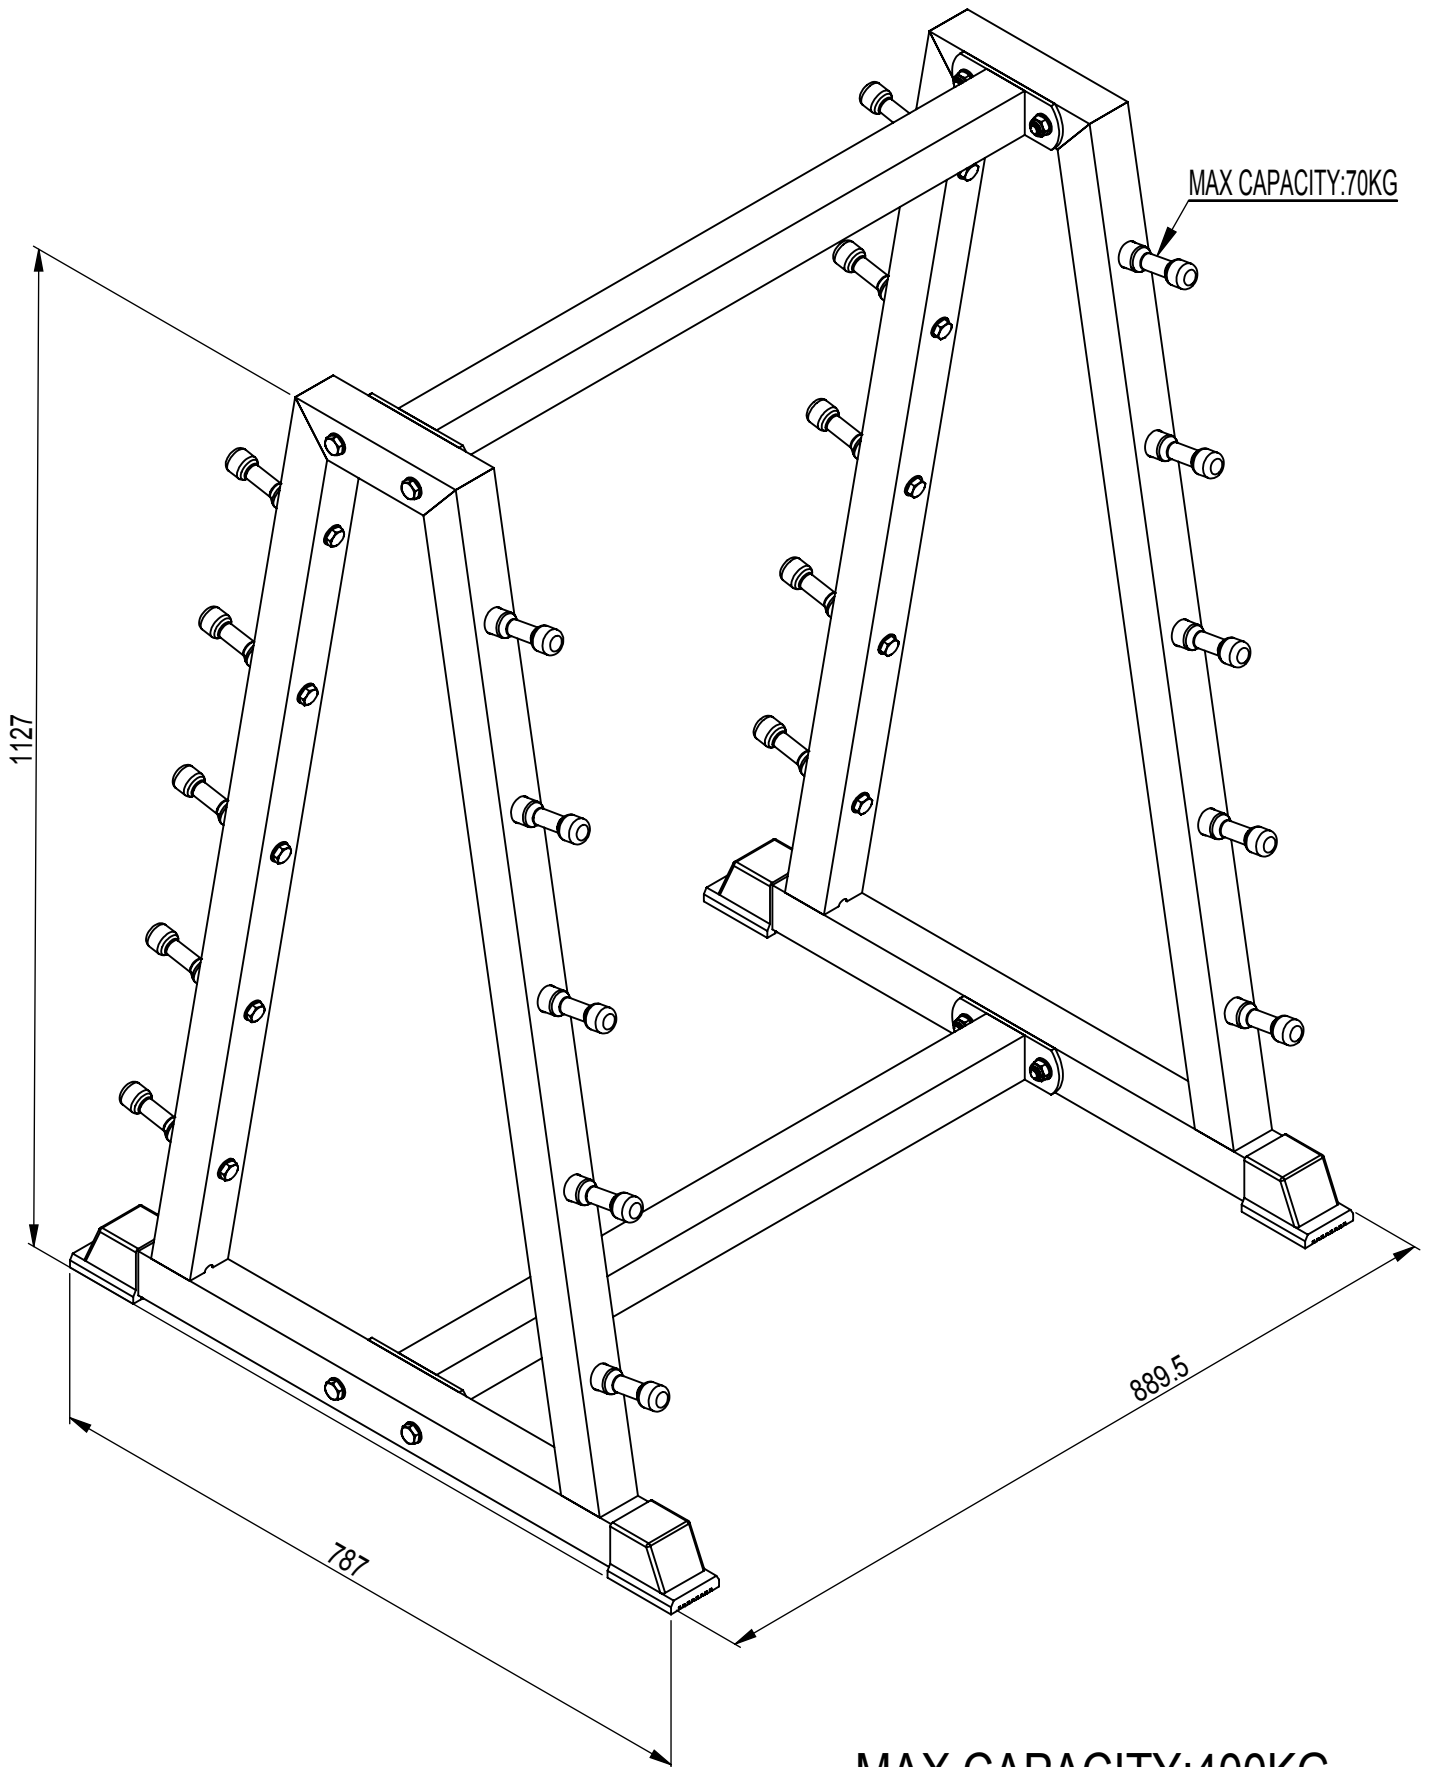

GORILLA SPORTS

BARBELL RACK (10000817)

GORILLA SPORTS

HEX BOLT M10*70 8PCS

WASHER ϕ 10 16PCS

NYLON NUT M10 8PCS

END CUP 4PCS

- | | |
|---|----------------------|
|  | HEX BOLT M10*70 8PCS |
|  | WASHER φ10 16PCS |
|  | NYLON NUT M10 8PCS |
|  | END CUP 4PCS |