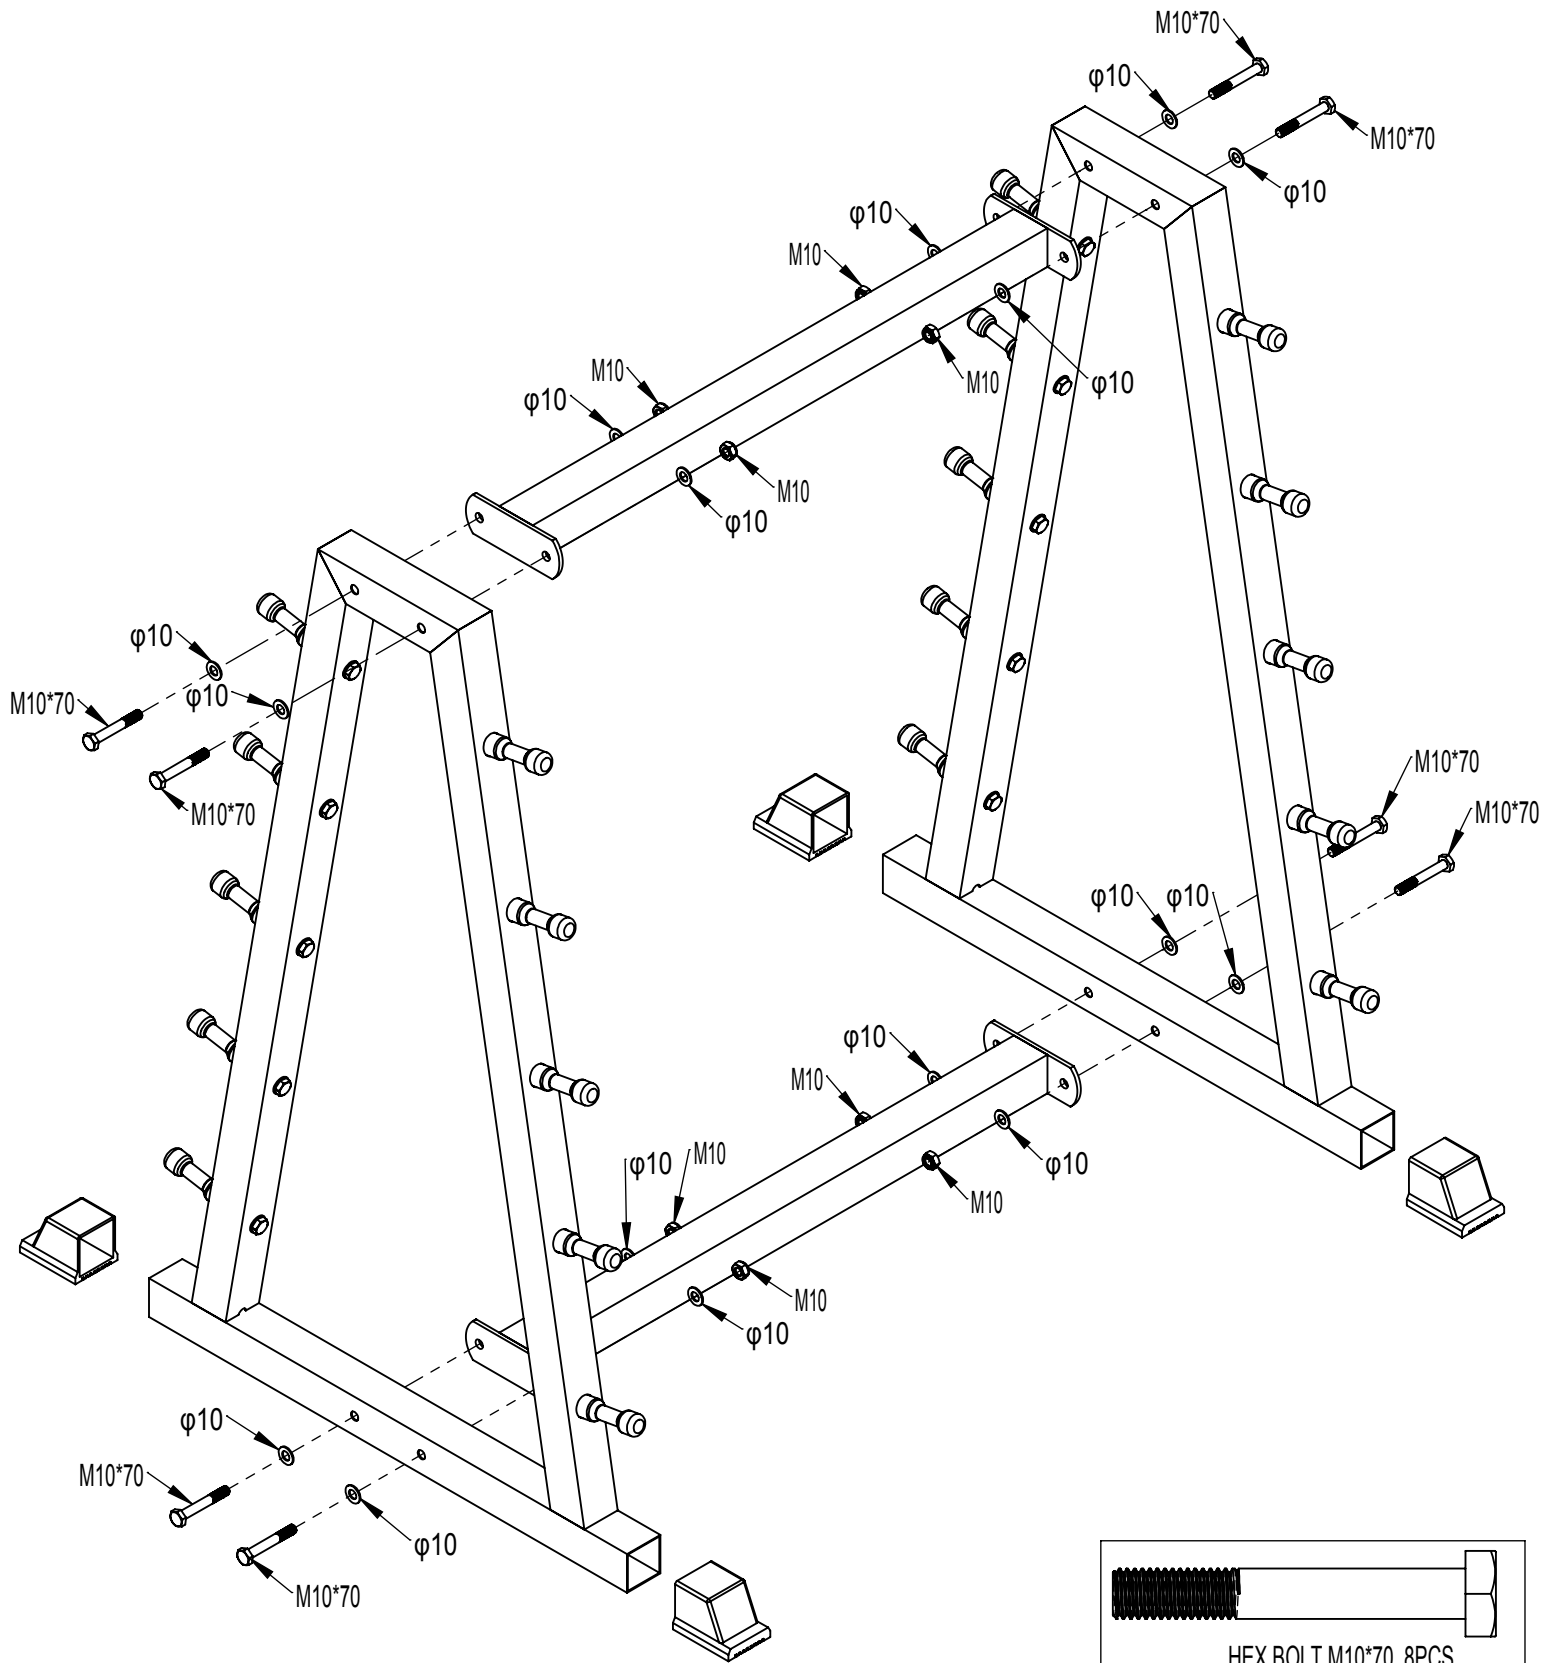

GORILLA SPORTS

BARBELL RACK (10000817)

GORILLA SPORTS

HEX BOLT M10*70 8PCS

WASHER ϕ 10 16PCS

NYLON NUT M10 8PCS

END CUP 4PCS

- | | |
|---|----------------------|
|  | HEX BOLT M10*70 8PCS |
|  | WASHER φ10 16PCS |
|  | NYLON NUT M10 8PCS |
|  | END CUP 4PCS |