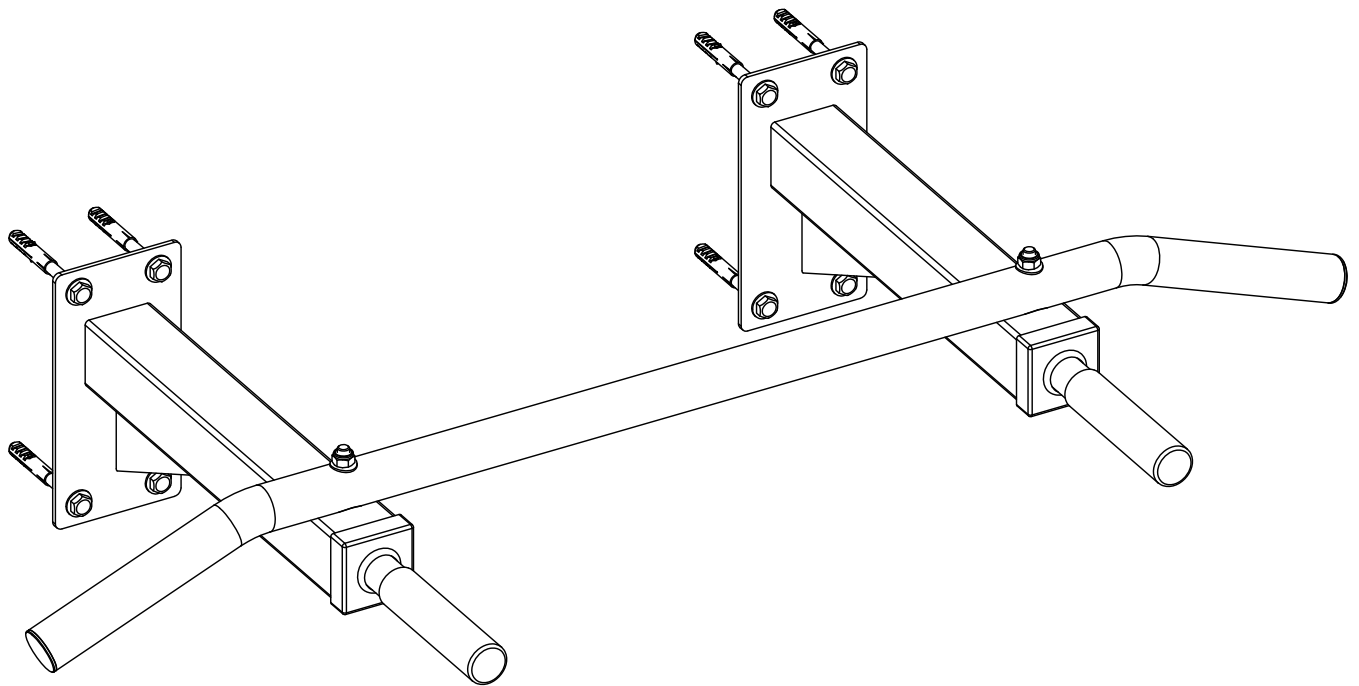

GORILLA SPORTS

CHIN UP BAR WALL MOUNTED (10000120)

GORILLA SPORTS

Arc Washer: ($\phi 8$)

2x

Hex Nut: (M8)

2x

Washer: ($\phi 8$)

8x

Carrigae Bolt: (M8*95)

2x

Bolt: (ST8*70)

8x

Plastic anchor

8x

Spanner

1x

GORILLA SPORTS

Width 101cm
Depth 51cm
Mounting plate height 20cm
Maximum loading: 350KG

3