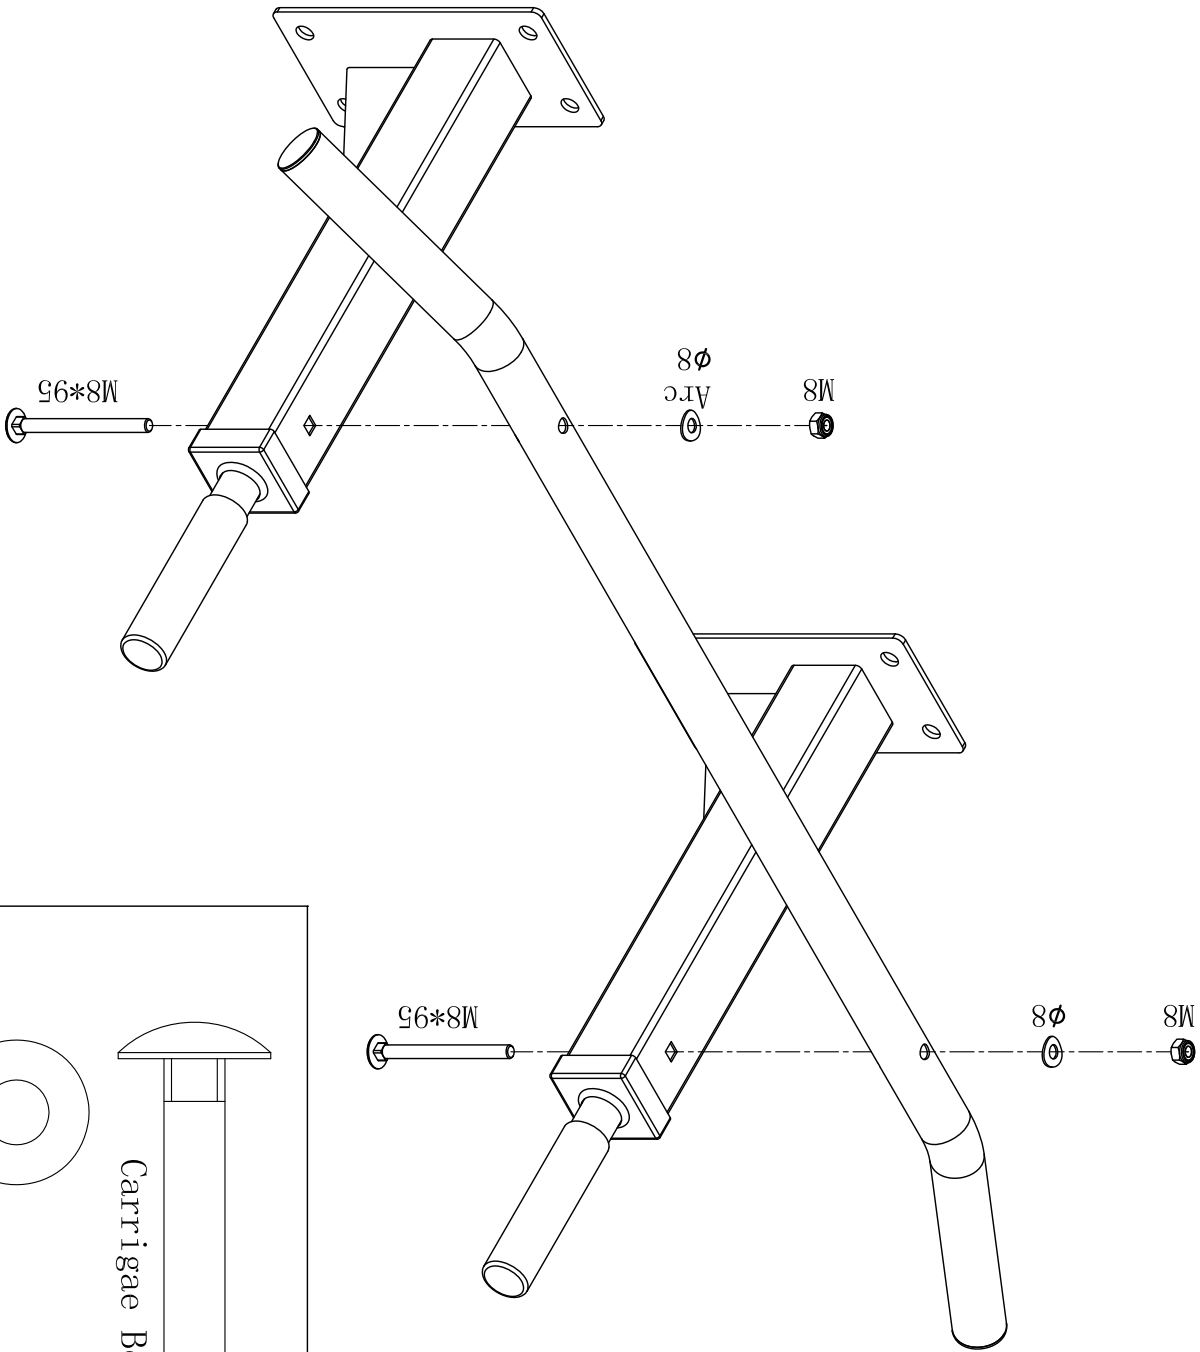

GORILLA SPORTS

CHIN UP BAR WALL MOUNTED (10000120)

GORILLA SPORTS

Arc Washer: ($\phi 8$)

2x

Hex Nut: (M8)

2x

Washer: ($\phi 8$)

8x

Carrigae Bolt: (M8*95)

2x

Bolt: (ST8*70)

8x

Plastic anchor

8x

Spanner

1x

GORILLA SPORTS

Width 101cm
Depth 51cm
Mounting plate height 20cm
Maximum loading: 350KG

3