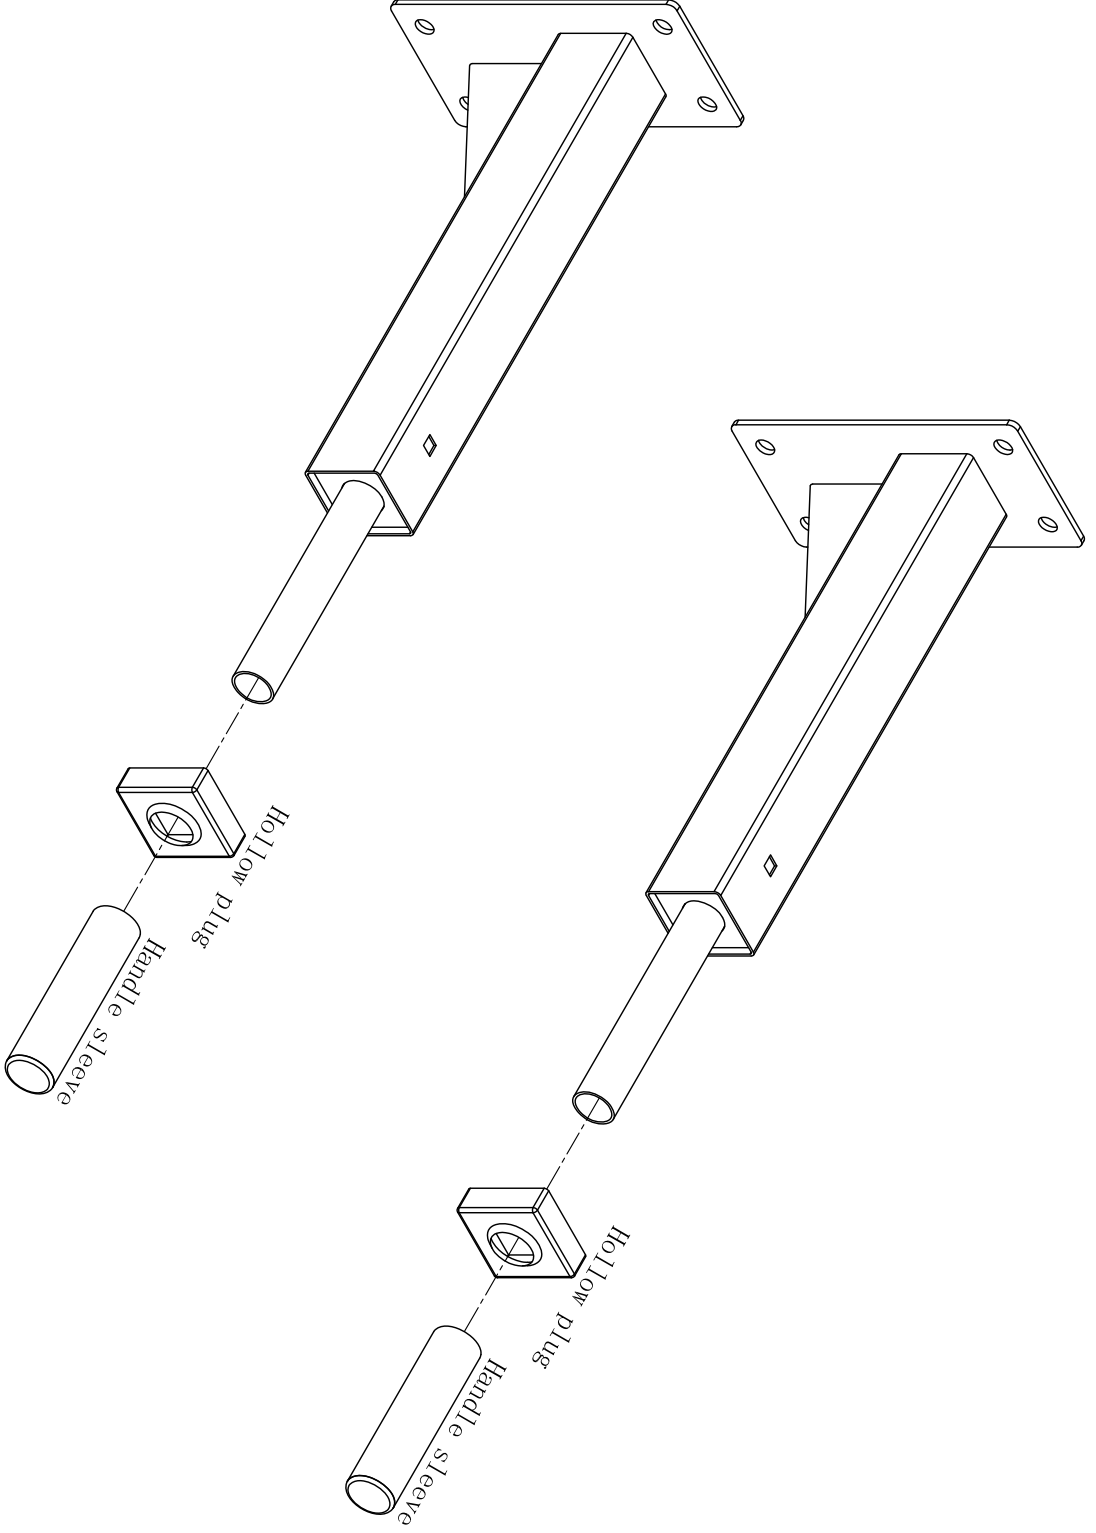

GORILLA SPORTS

CHIN UP BAR WALL MOUNTED (10000120)

GORILLA SPORTS

Arc Washer: ($\phi 8$)

2x

Hex Nut: (M8)

2x

Washer: ($\phi 8$)

8x

Carrigae Bolt: (M8*95)

2x

Bolt: (ST8*70)

8x

Plastic anchor

8x

Spanner

1x

GORILLA SPORTS

Width 101cm
Depth 51cm
Mounting plate height 20cm
Maximum loading: 350KG

3