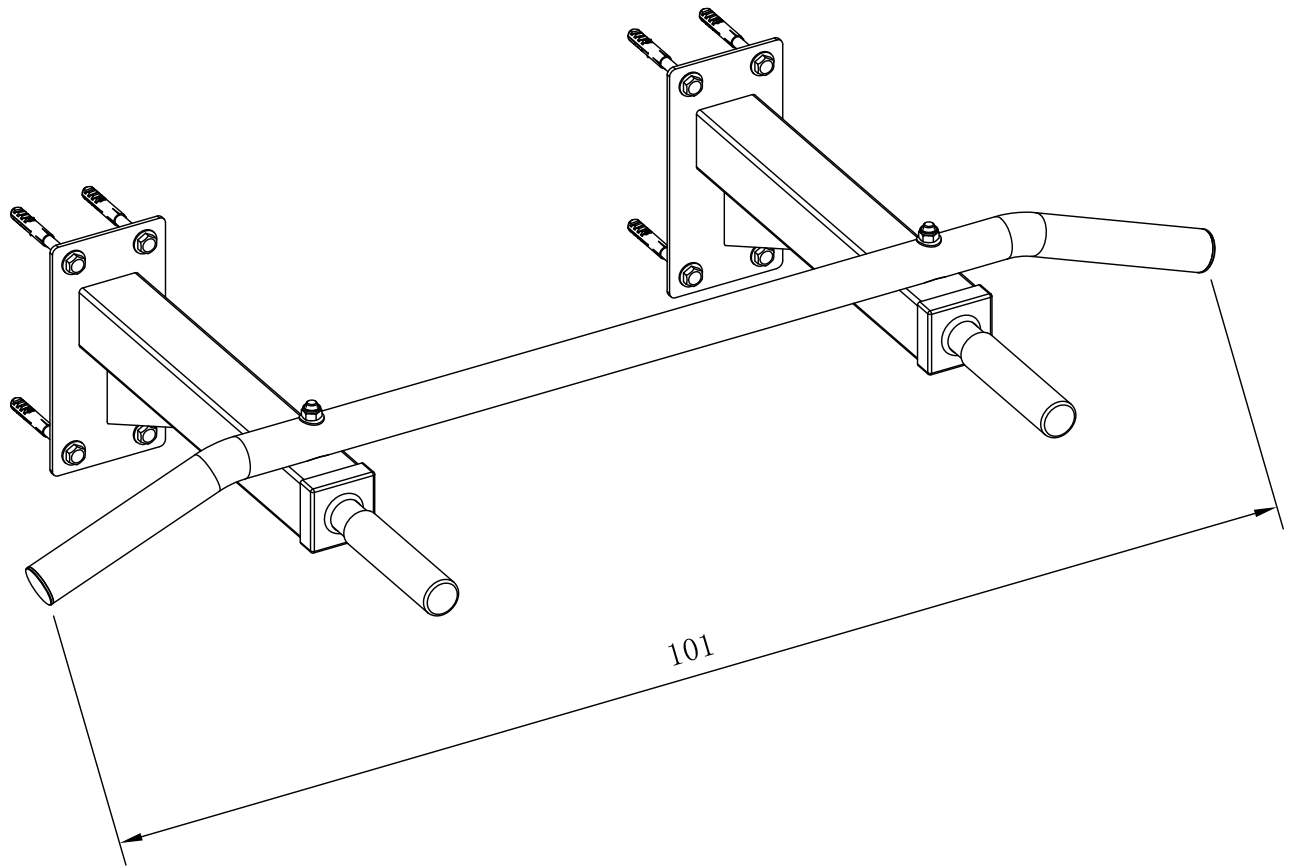

GORILLA SPORTS

CHIN UP BAR WALL MOUNTED (10000120)

GORILLA SPORTS

Arc Washer: ($\phi 8$)

2x

Hex Nut: (M8)

2x

Washer: ($\phi 8$)

8x

Carrigae Bolt: (M8*95)

2x

Bolt: (ST8*70)

8x

Plastic anchor

8x

Spanner

1x

GORILLA SPORTS

Width 101cm
Depth 51cm
Mounting plate height 20cm
Maximum loading: 350KG

3