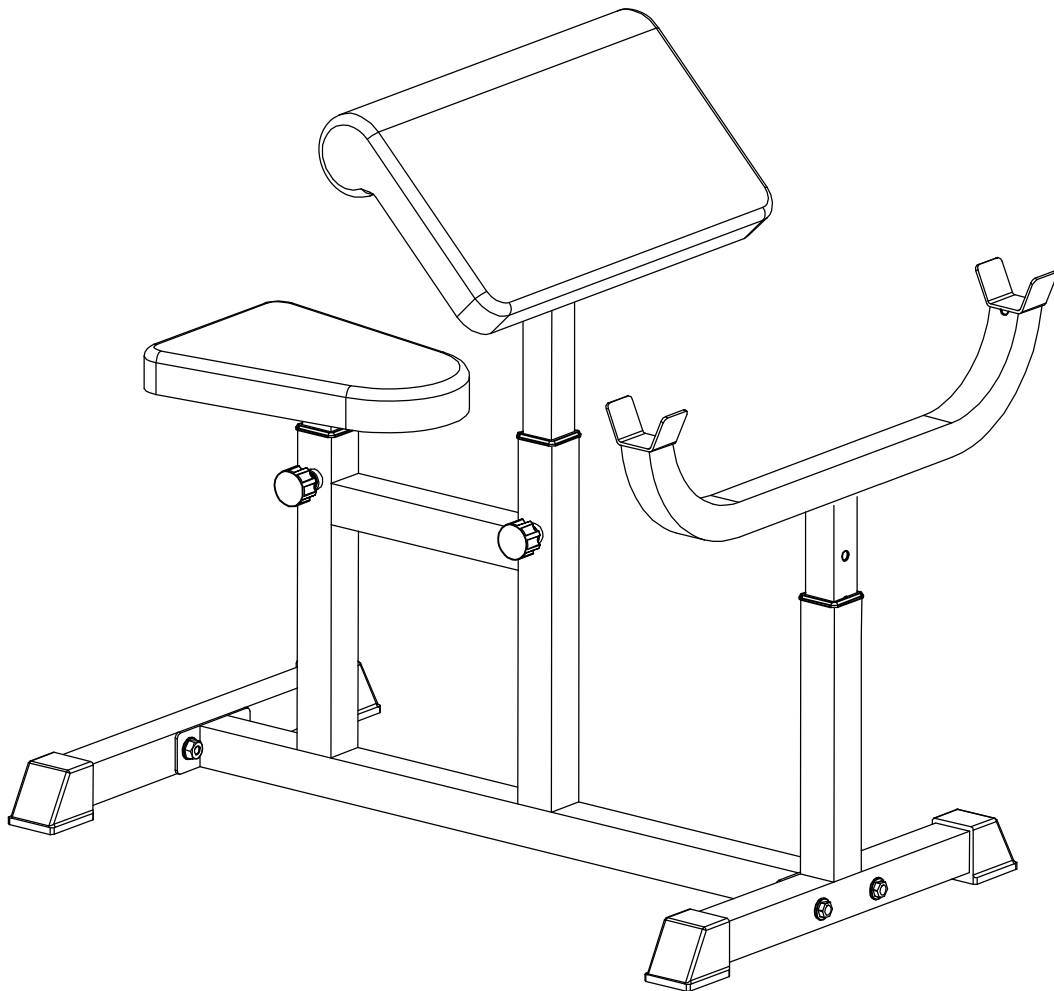

GORILLA SPORTS

Preacher Curl (10000119)

GORILLA SPORTS

Washer: (M10)

8PCS

Washer: (M8)

4PCS

Nut: (M10)

4PCS

Hex Bolt: (M10x65)

4PCS

Hex Bolt: (M8x20)

4PCS

Spanner

1PC

1PC

2

GORILLA SPORTS

Maximum Load:250kg