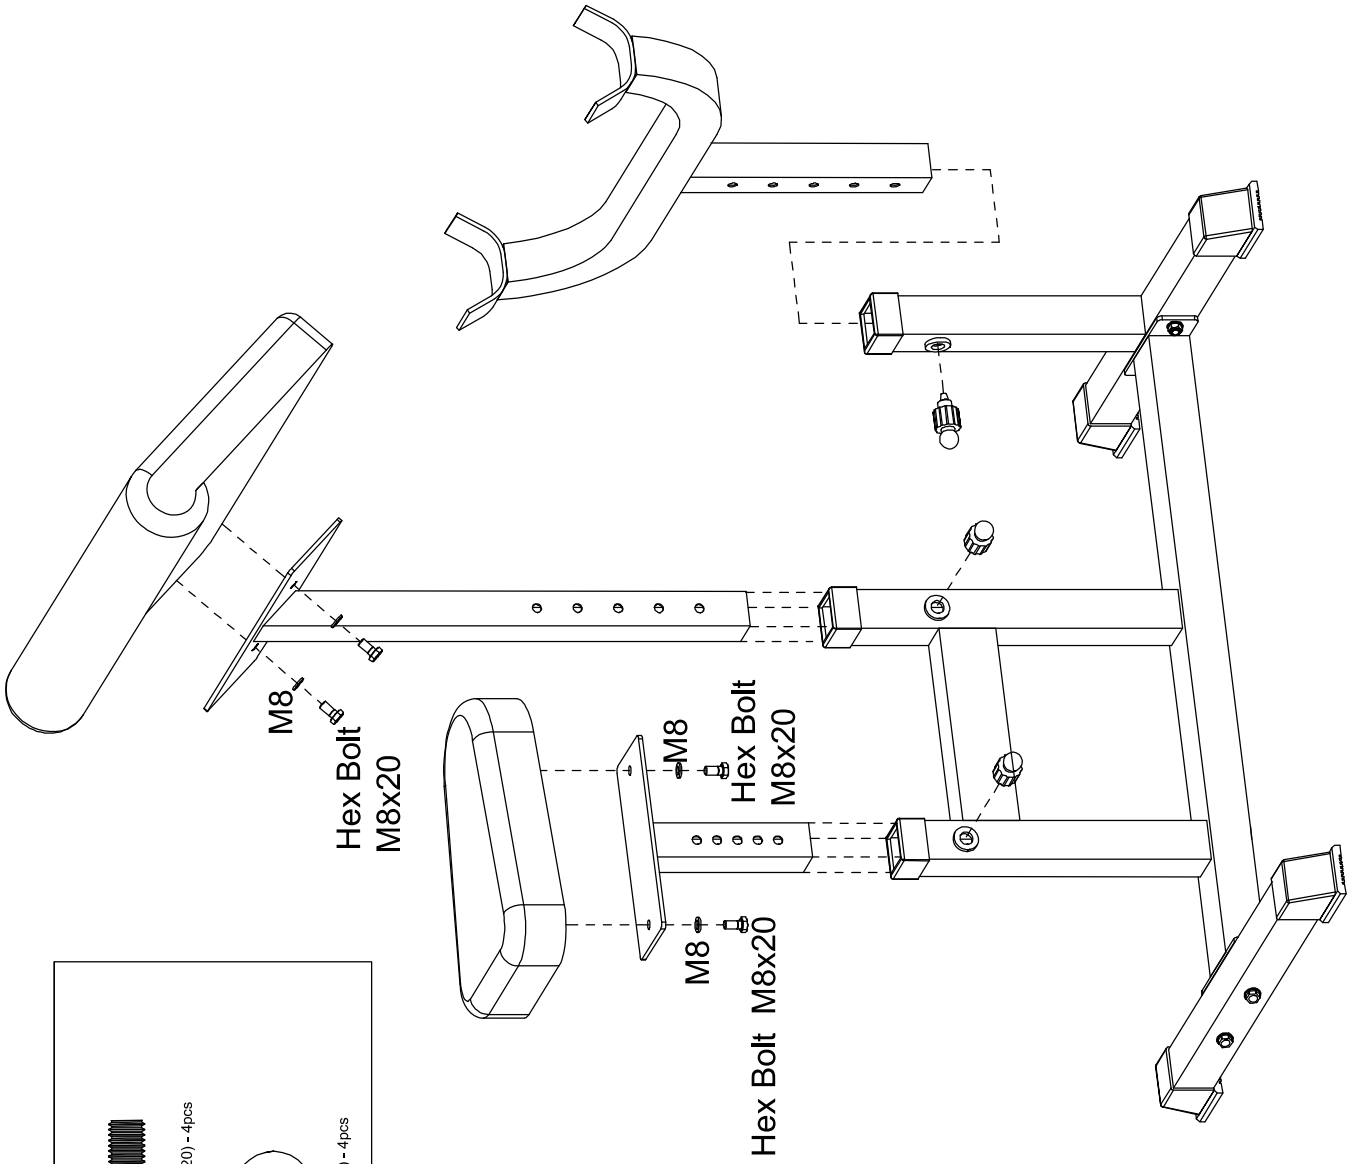

GORILLA SPORTS

Preacher Curl (10000119)

GORILLA SPORTS

Washer: (M10)

8PCS

Washer: (M8)

4PCS

Nut: (M10)

4PCS

Hex Bolt: (M10x65)

4PCS

Hex Bolt: (M8x20)

4PCS

Spanner

1PC

1PC

2

GORILLA SPORTS

Maximum Load:250kg