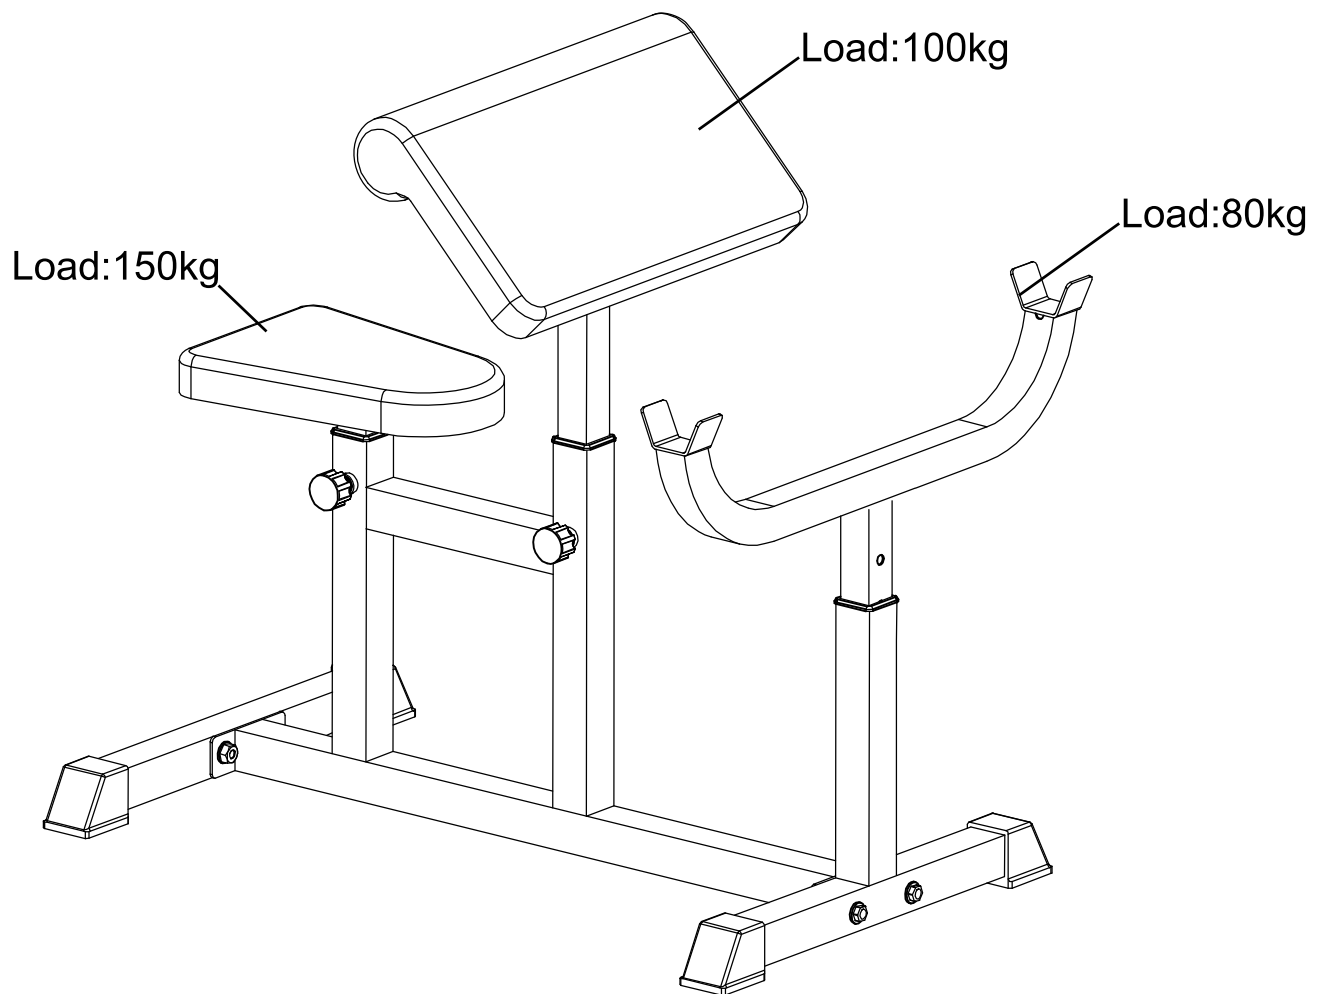

4PCS

Hex Bolt: (M10x65)

4PCS

Hex Bolt: (M8x20)

4PCS

Spanner

1PC

1PC

2

GORILLA SPORTS

Maximum Load:250kg