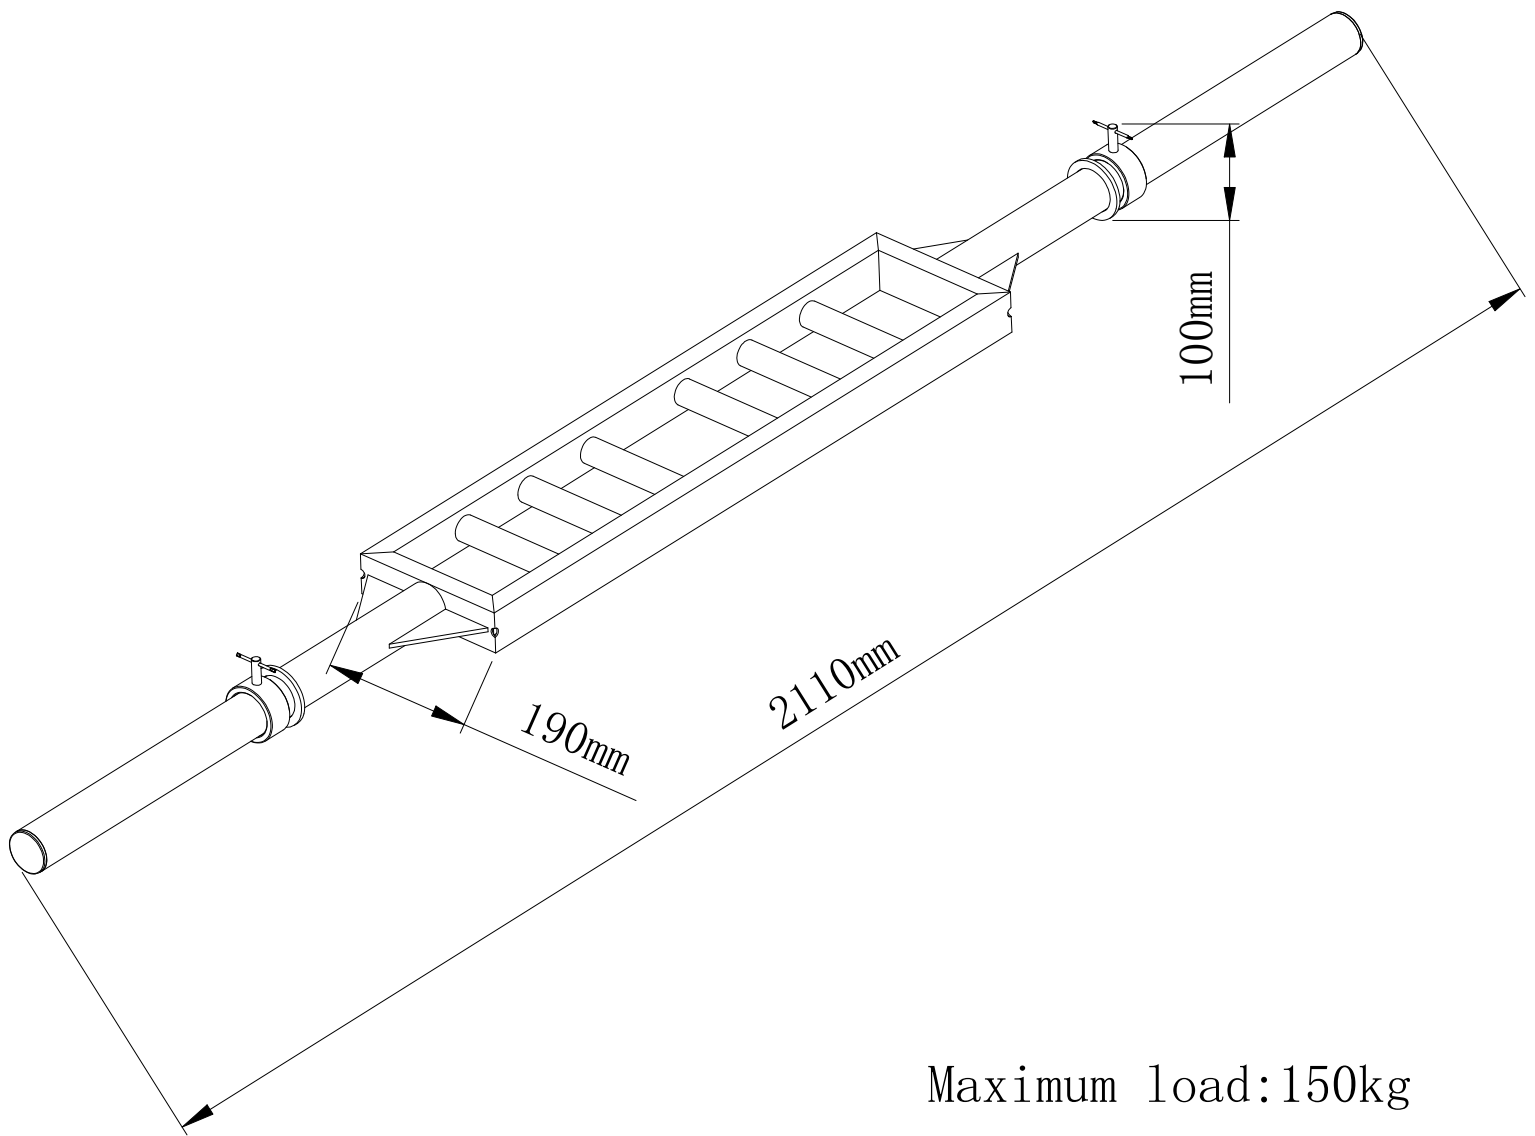

# GORILLA SPORTS

**Olympic Swiss Bar(100857)**

# GORILLA SPORTS

Maximum load: 150kg