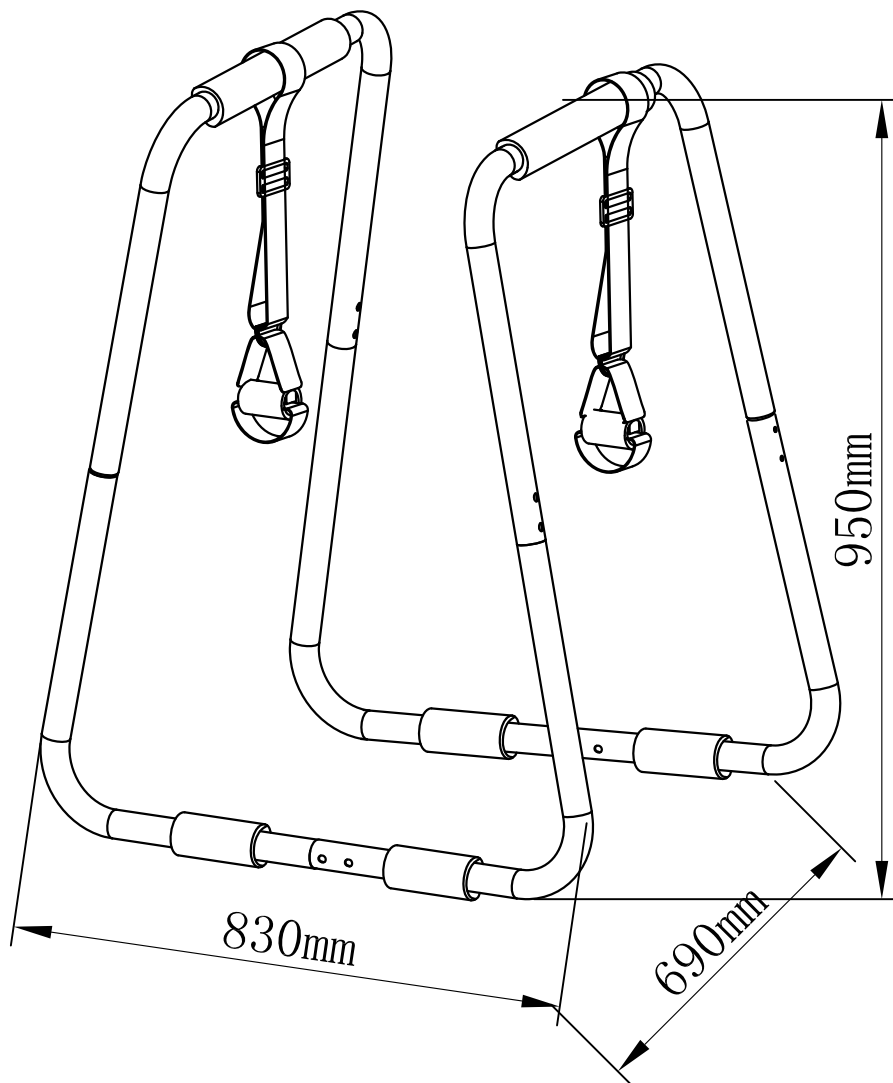

GORILLA SPORTS

Push up stand bar (101127)

Maximum loading: 150KG

Inner hex bolt (M8*16) -24PCS

Arc Washer (ø8) -24PCS