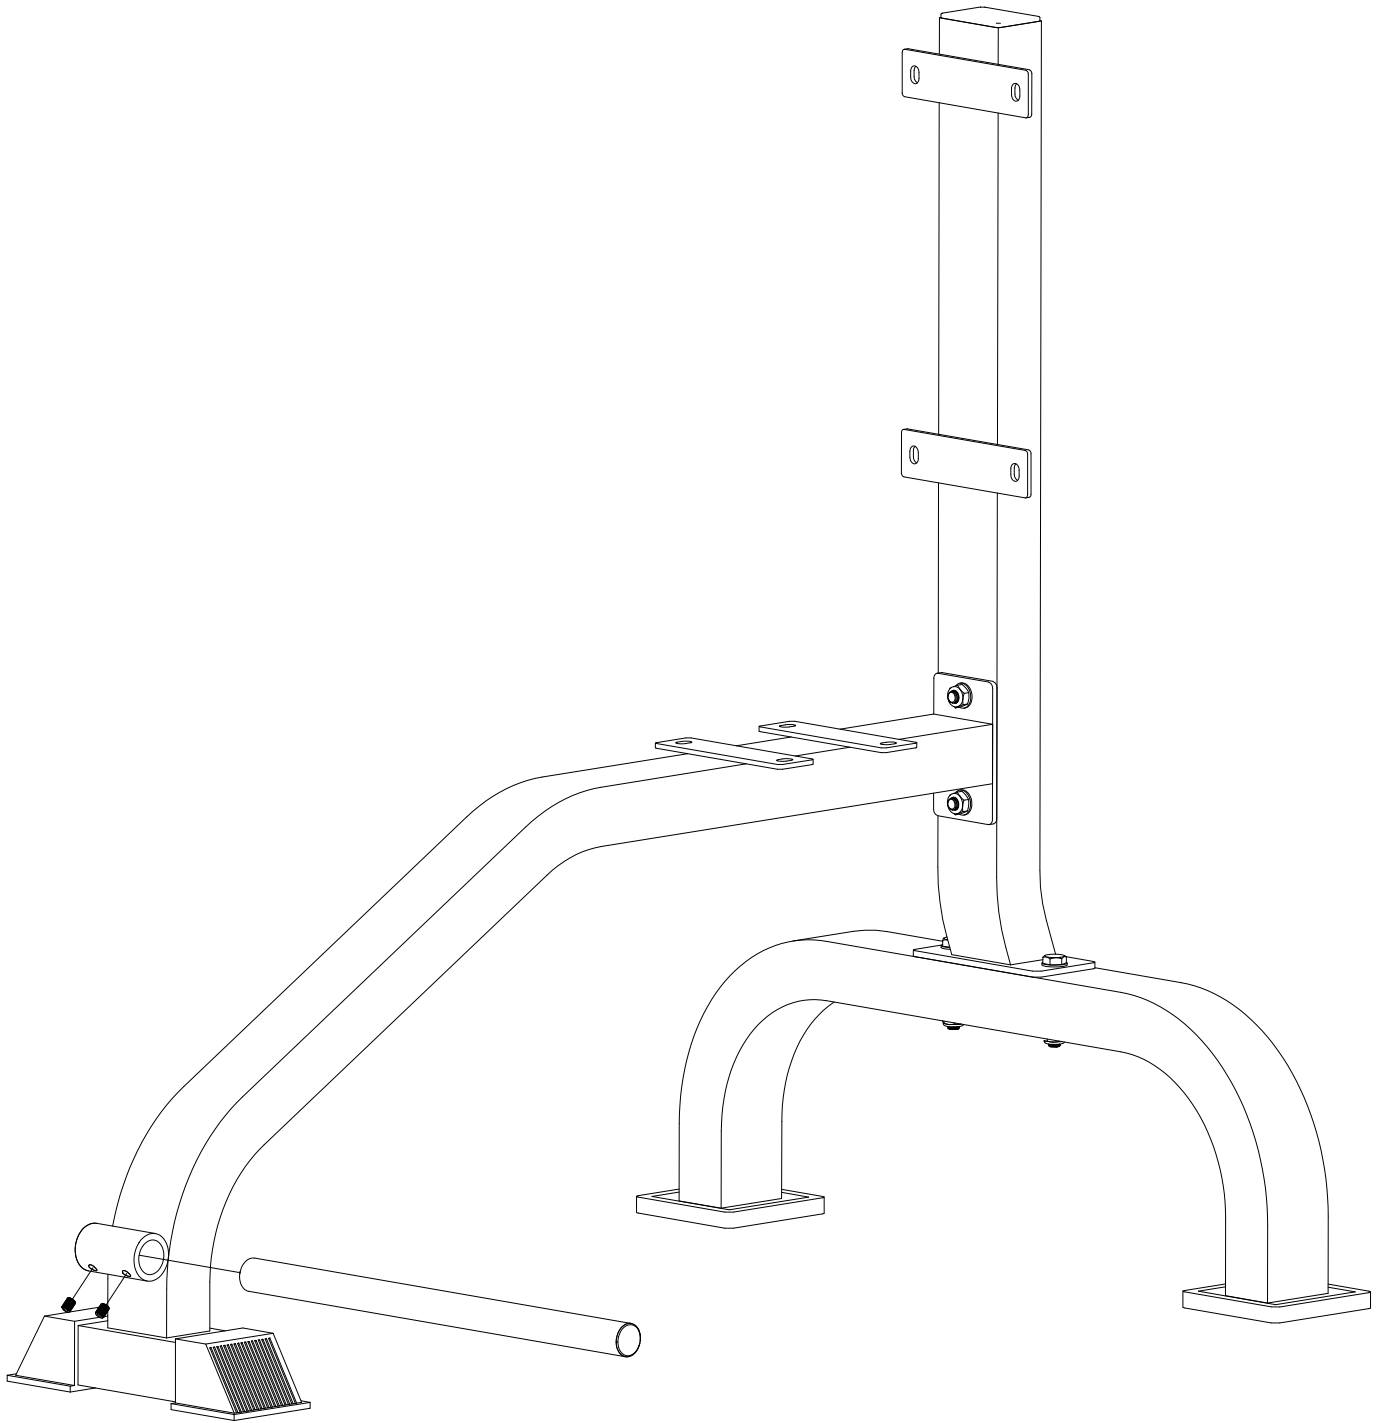

GORILLA SPORTS

Weight Bench / Shoulder Chair(100868)

GORILLA SPORTS

Washer: ($\phi 8$) Washer: ($\phi 10$)

8X

8X

Hex Bolt:
(M8*20)

8X

Lock Nut:
(M10)

4X

Hex Bolt: (M10*70)

4X

GORILLA SPORTS

1

2

3

4

	
Washer ($\phi 8$) -8PCS	Hex Bolt (M8*20) -8PCS