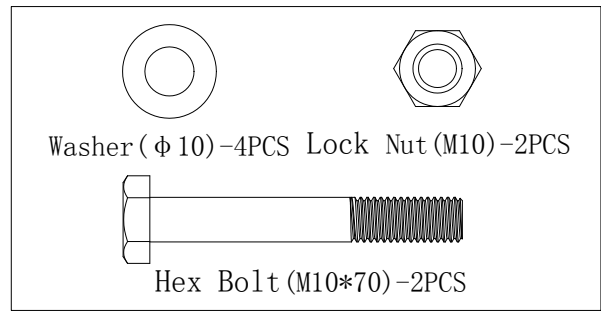

Lock Nut:
(M10)

4X

Hex Bolt: (M10*70)

4X

GORILLA SPORTS

1

2

3

4

	
Washer ($\phi 8$) -8PCS	Hex Bolt (M8*20) -8PCS