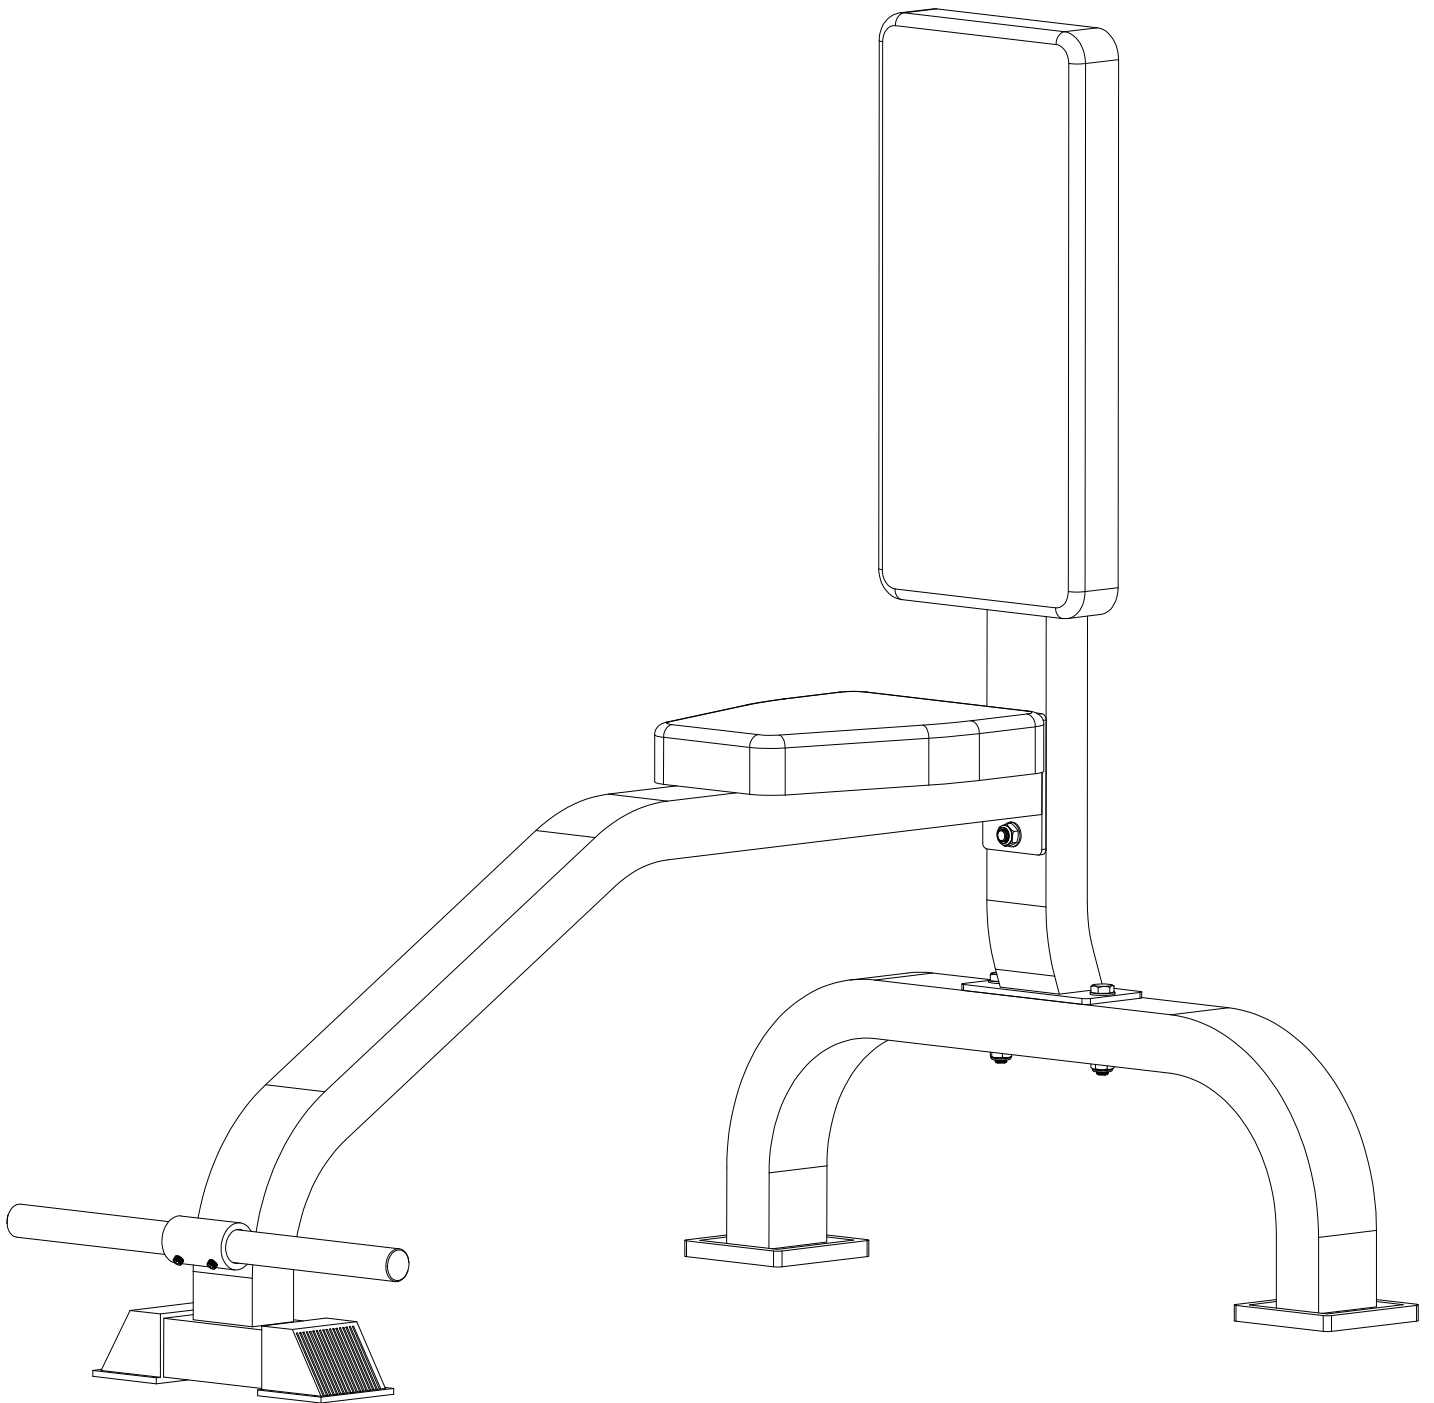

GORILLA SPORTS

Weight Bench / Shoulder Chair(100868)

GORILLA SPORTS

Washer: ($\phi 8$) Washer: ($\phi 10$)

8X

8X

Hex Bolt:
(M8*20)

8X

Lock Nut:
(M10)

4X

Hex Bolt: (M10*70)

4X

GORILLA SPORTS

1

2

3

4

	
Washer ($\phi 8$) -8PCS	Hex Bolt (M8*20) -8PCS