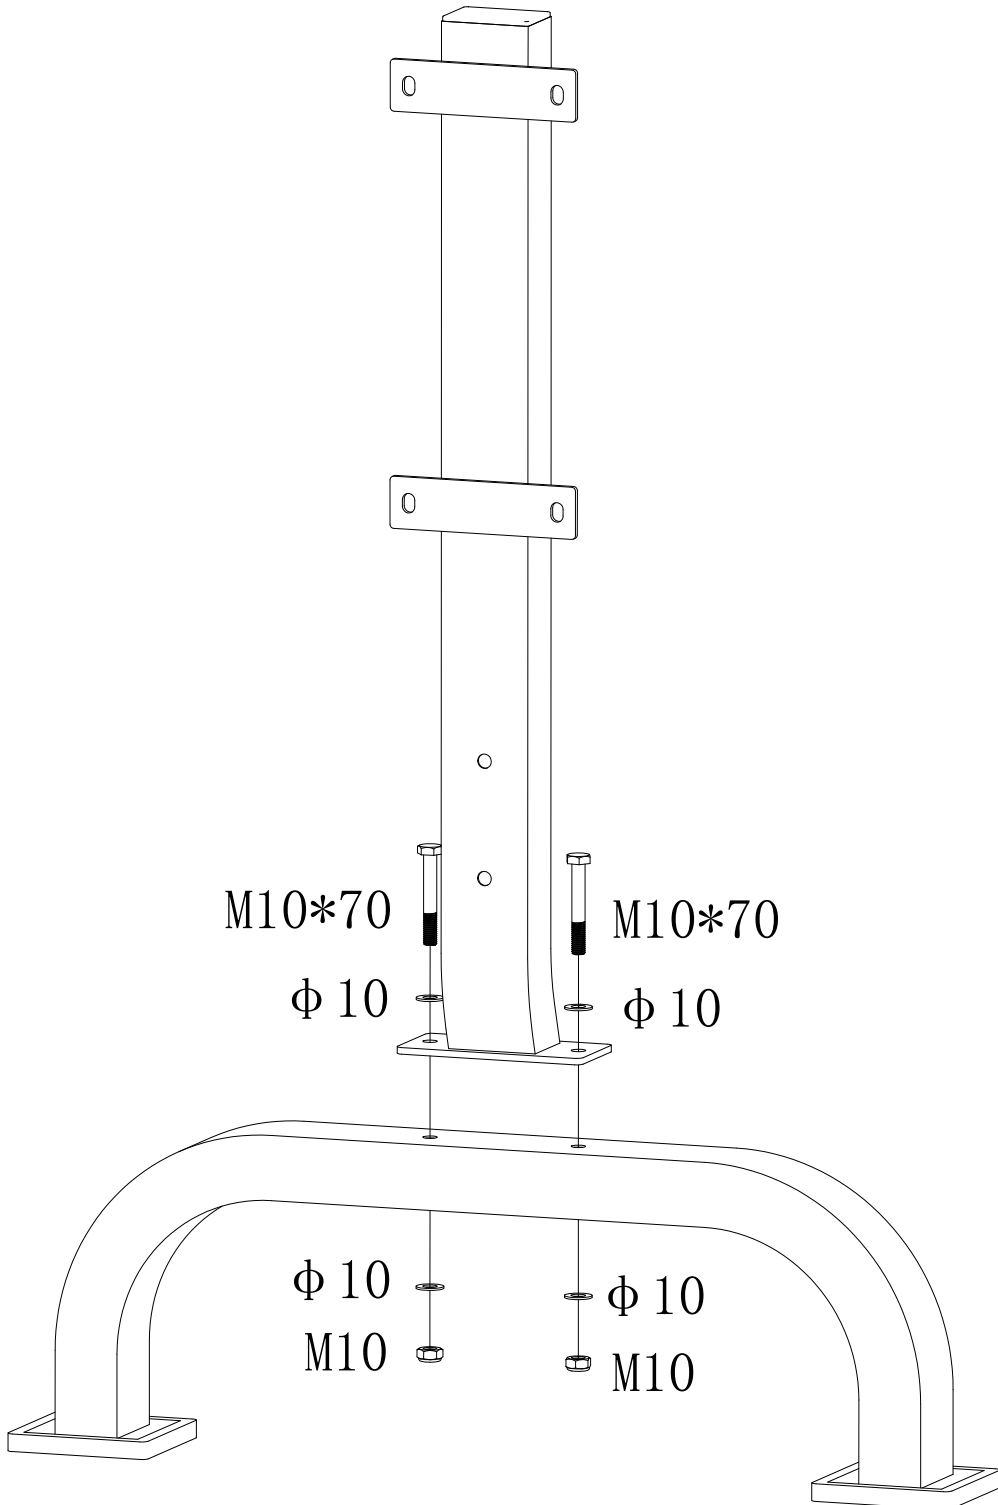

GORILLA SPORTS

Weight Bench / Shoulder Chair(100868)

GORILLA SPORTS

Washer: ($\phi 8$) Washer: ($\phi 10$)

8X

8X

Hex Bolt:
(M8*20)

8X

Lock Nut:
(M10)

4X

Hex Bolt: (M10*70)

4X

GORILLA SPORTS

1

2

3

4

	
Washer ($\phi 8$) -8PCS	Hex Bolt (M8*20) -8PCS