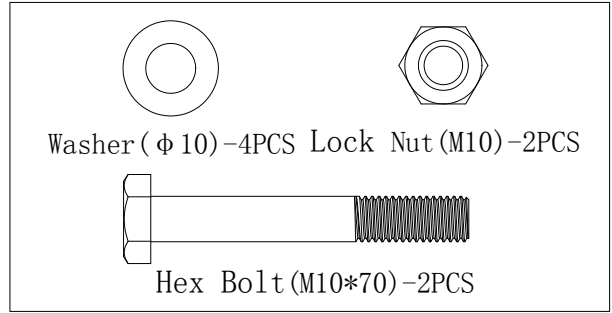

Lock Nut:
(M10)

4X

Hex Bolt: (M10*70)

4X

GORILLA SPORTS

1

2

3

4

	
Washer ($\phi 8$) -8PCS	Hex Bolt (M8*20) -8PCS