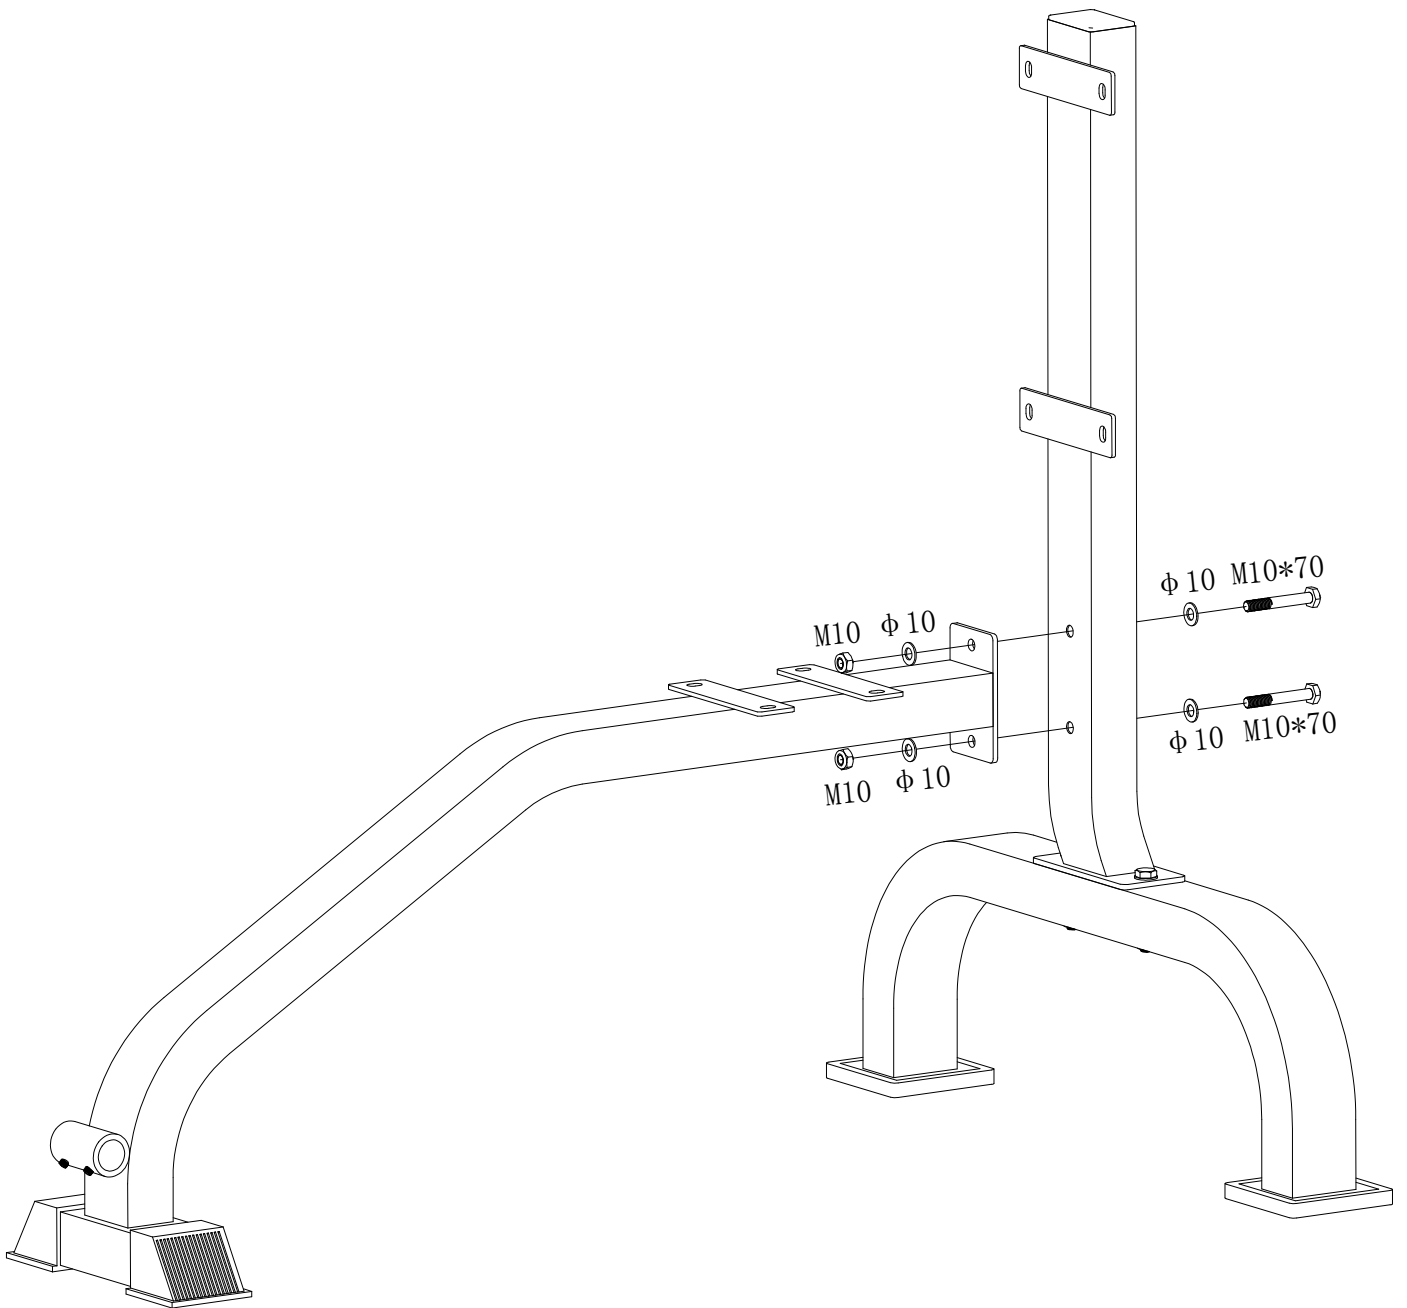

GORILLA SPORTS

Weight Bench / Shoulder Chair(100868)

GORILLA SPORTS

Washer: ($\phi 8$) Washer: ($\phi 10$)

8X

8X

Hex Bolt:
(M8*20)

8X

Lock Nut:
(M10)

4X

Hex Bolt: (M10*70)

4X

GORILLA SPORTS

1

2

3

4

	
Washer ($\phi 8$) -8PCS	Hex Bolt (M8*20) -8PCS