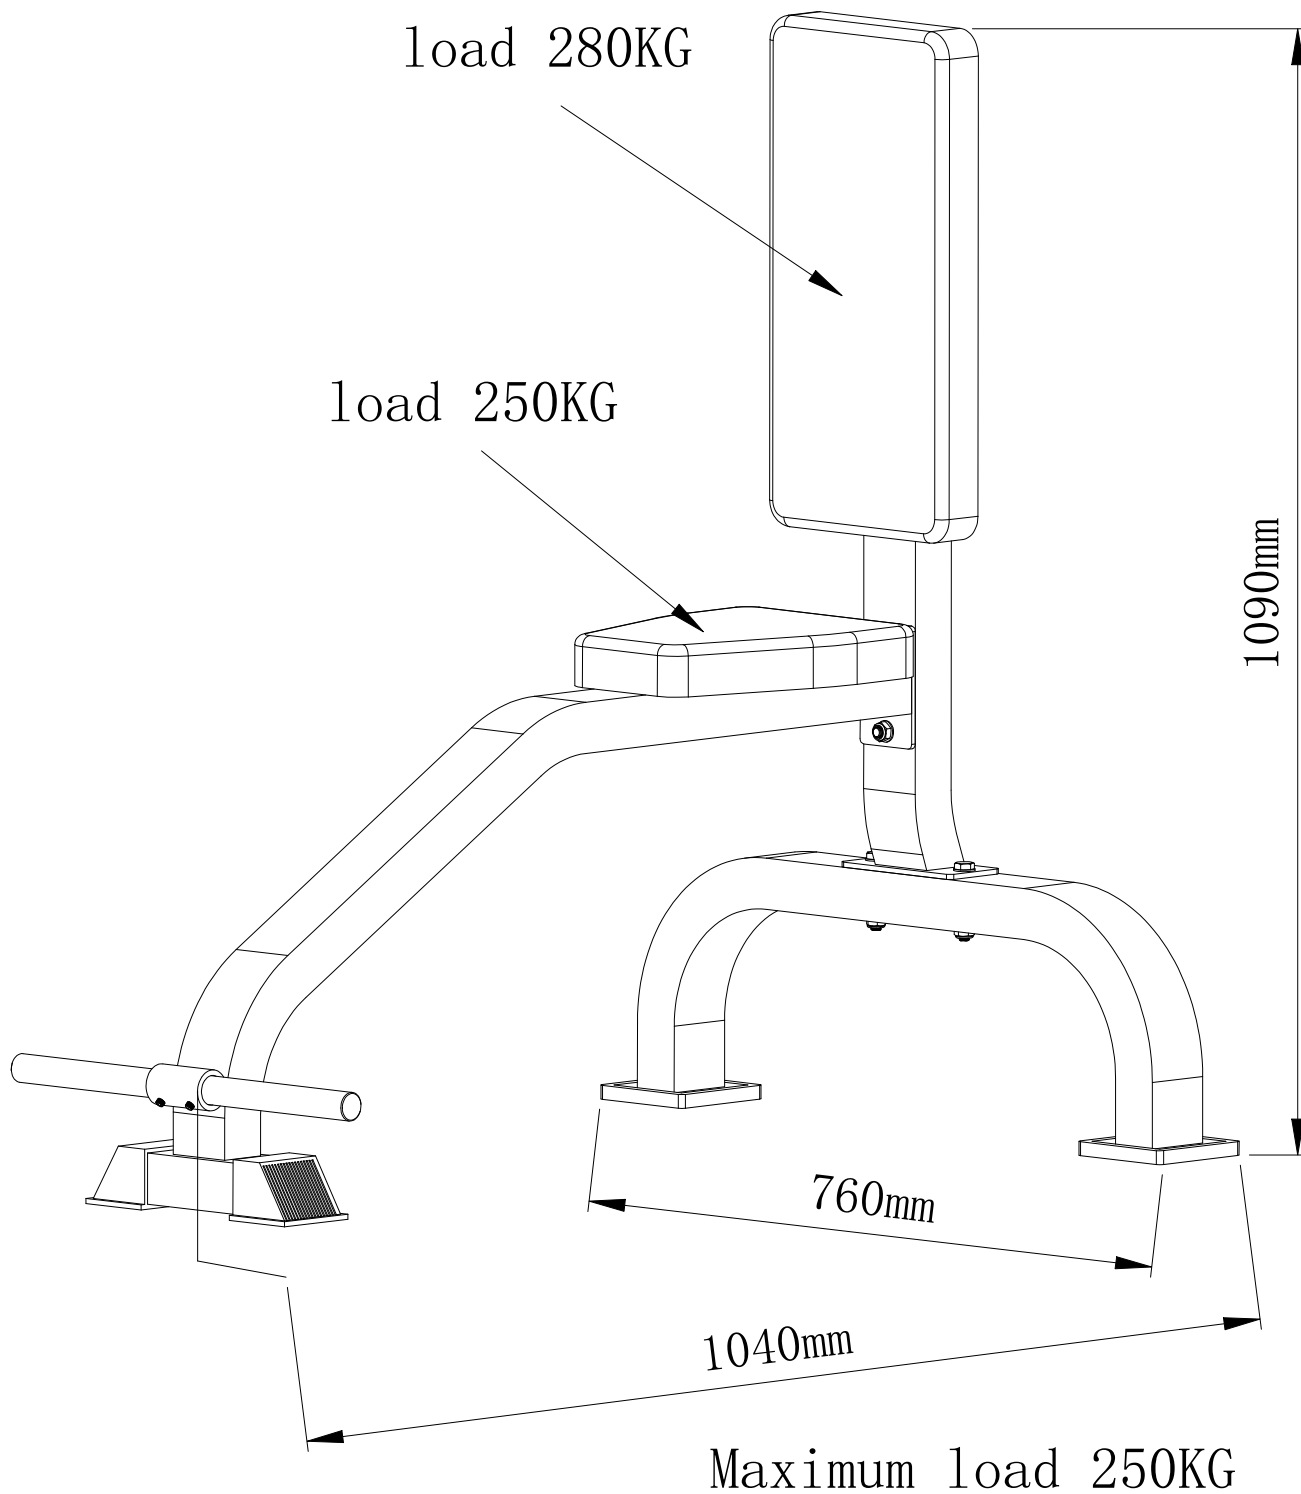

GORILLA SPORTS

Weight Bench / Shoulder Chair(100868)

GORILLA SPORTS

Washer: ($\phi 8$) Washer: ($\phi 10$)

8X

8X

Hex Bolt:
(M8*20)

8X

Lock Nut:
(M10)

4X

Hex Bolt: (M10*70)

4X

GORILLA SPORTS

1

2

3

4

	
Washer ($\phi 8$) -8PCS	Hex Bolt (M8*20) -8PCS