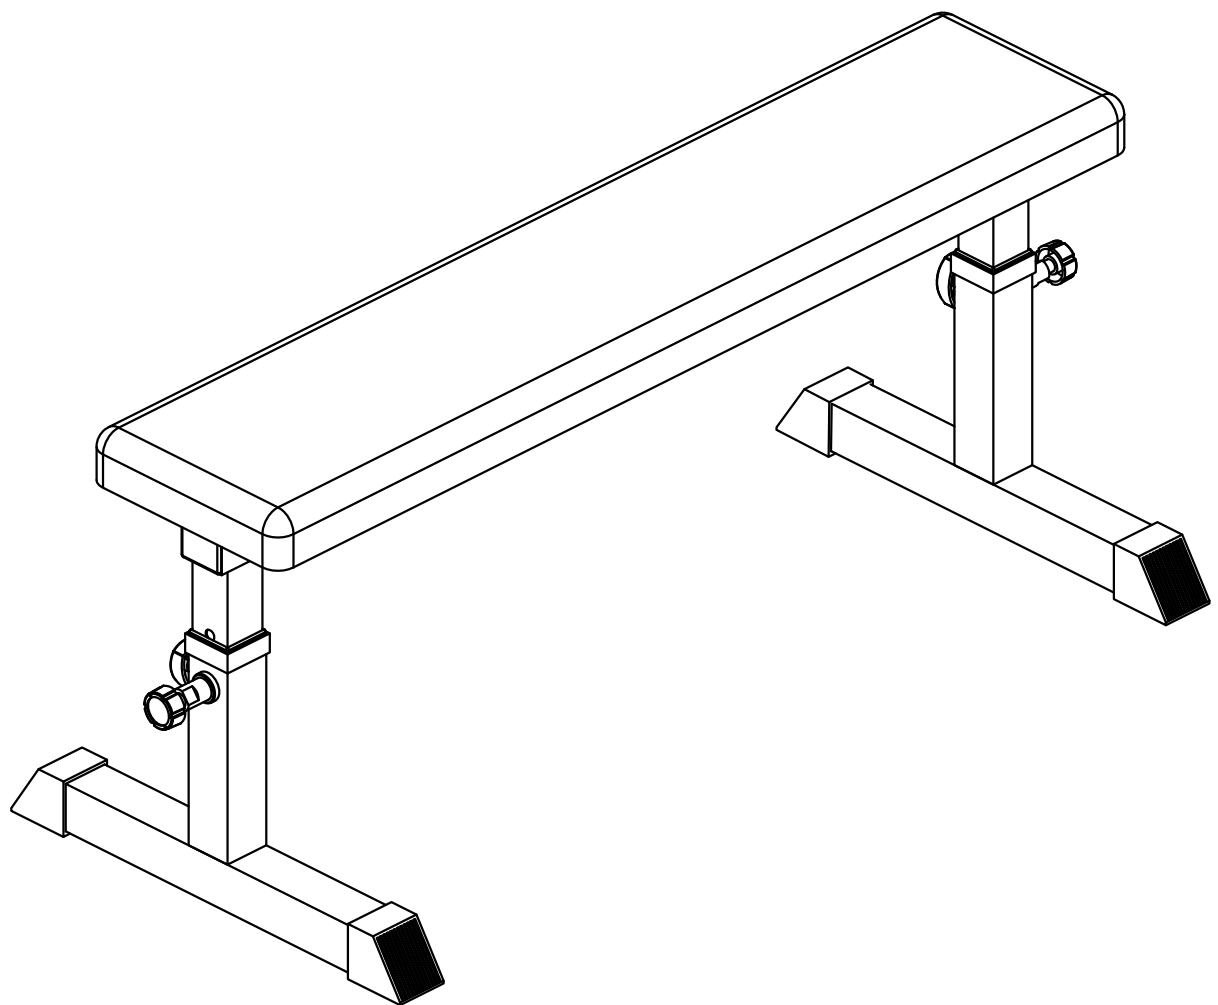

GORILLA SPORTS

ADJUSTABLE FLAT BENCH (10000787)

GORILLA SPORTS

Bolt: (M8*60)

3x

Washer: (ϕ 10)

3x

Spanner

1x

GORILLA SPORTS

Maximum load 200KG

1

Bolt M8*60 3PCS

Washer $\varnothing 8$ 3PCS

2