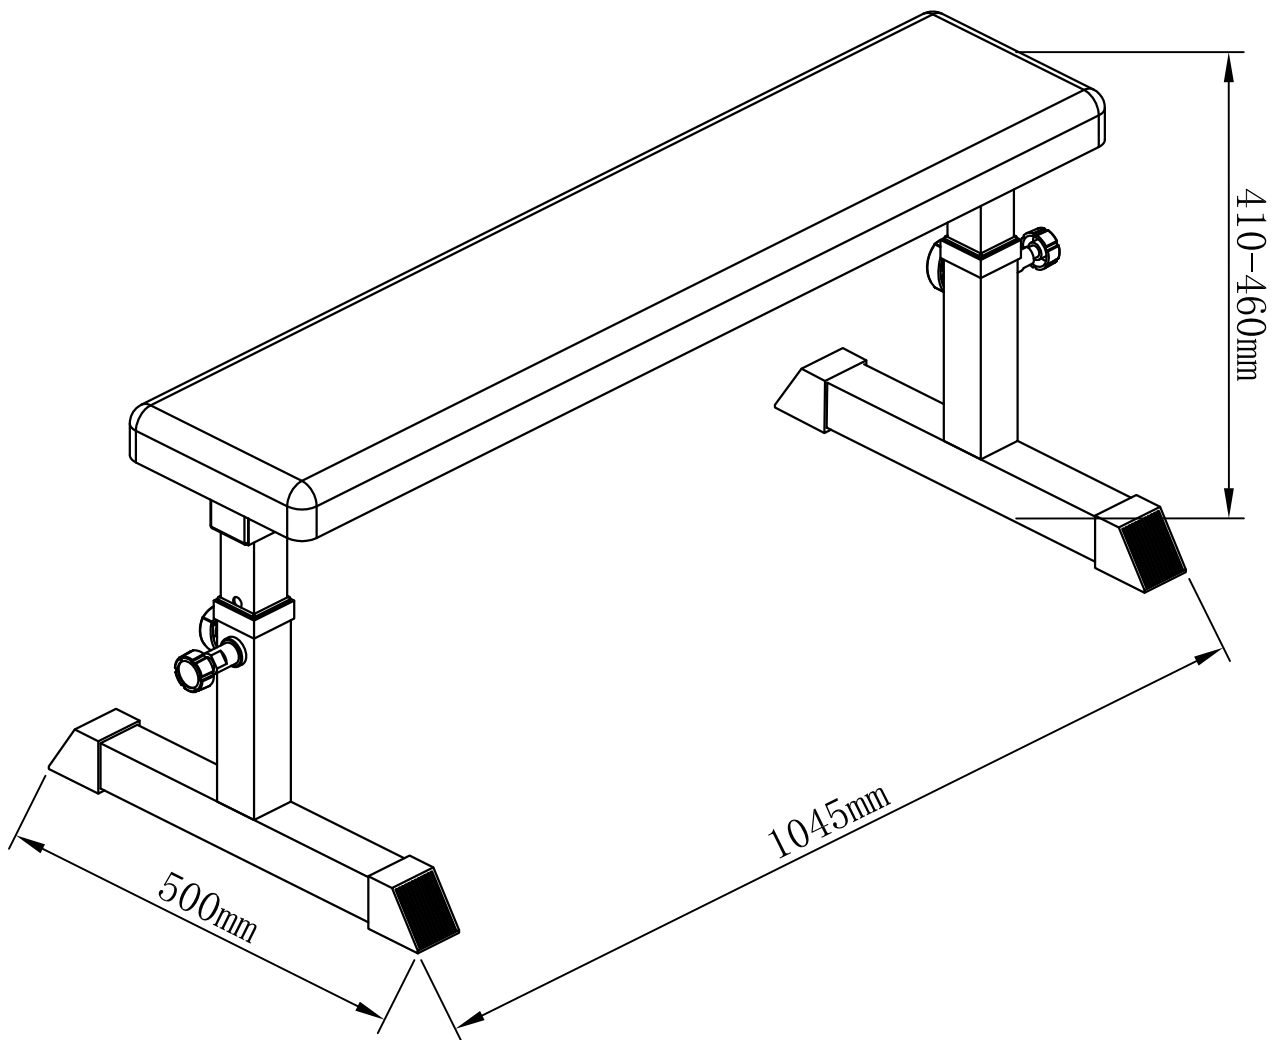

GORILLA SPORTS

ADJUSTABLE FLAT BENCH (10000787)

GORILLA SPORTS

Bolt: (M8*60)

3x

Washer: (ϕ 10)

3x

Spanner

1x

GORILLA SPORTS

Maximum load 200KG

1

Bolt M8*60 3PCS

Washer $\varnothing 8$ 3PCS

2