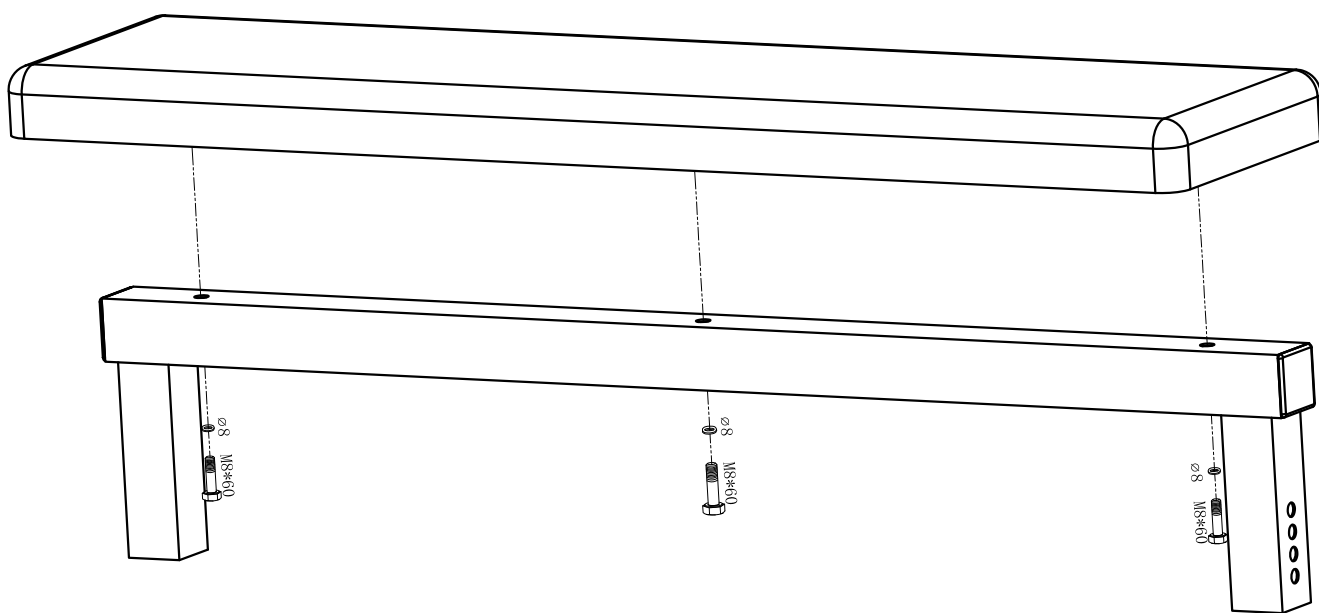

GORILLA SPORTS

ADJUSTABLE FLAT BENCH (10000787)

GORILLA SPORTS

Bolt: (M8*60)

3x

Washer: (ϕ 10)

3x

Spanner

1x

GORILLA SPORTS

Maximum load 200KG

1

Bolt M8*60 3PCS

Washer $\varnothing 8$ 3PCS

2